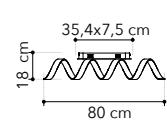

Helix

Collezione in alluminio finitura
nero goffrato e interno oro

Aluminium collection embossed
black finish, inside gold

LED-HELIX-S6C NER
8031414877645
LED 30W
2400 Lm 3000K ●

LED-HELIX-S4C NER
8031414877621
LED 20W
1600 Lm 3000K ●

LED-HELIX-PL4C NER
8031414877584
LED 20W
1600 Lm 3000K ●

LED-HELIX-AP3C NER
8031414877546
LED 9W
720 Lm 3000K ●

LED-HELIX-L4C NER
8031414877560
LED 12W
960 Lm 3000K ●

LED-HELIX-PT10C NER
8031414877607
LED 30W
2400 Lm 3000K ●

LED-HELIX-S6 NER
8031440362771
LED 30W
2400 Lm 4000K ●

LED-HELIX-S4 NER
8031440362764
LED 20W
1600 Lm 4000K ●

LED-HELIX-PL4 NER
8031440362740
LED 20W
1600 Lm 4000K ●

LED-HELIX-AP3 NER
8031440362733
LED 9W
720 Lm 4000K ●

LED-HELIX-L4 NER
8031440362726
LED 12W
960 Lm 4000K ●

LED-HELIX-PT10 NER
8031440362702
LED 30W
2400 Lm 4000K ●