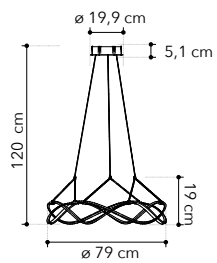

Flight

Collezione con struttura in alluminio nickel spazzolato e diffusore in silicone

Collection with aluminum structure brush nickel finish with silicone diffuser

LED-FLIGHT-S78
8031414869077
LED 45W
4050 Lm 4000K ●