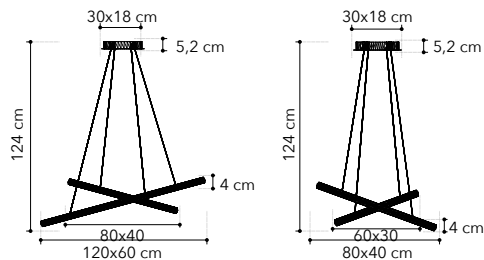

# Clarke

Collezione con struttura in alluminio nero gofrato con diffusore in silicone

Collection with aluminum structure in embossed black finish with silicon diffuser

**LED-CLARKE-S120C**  
8031414877744  
LED 110W  
6600 Lm 3000K ●