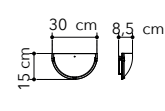

LUNA/PL30
8031414861279
LED 16W
1400 Lm 4000K ●

LUNA/AP
8031414861255
LED 12W
960 Lm 4000K ●