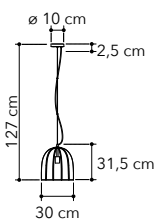

Chester

Collezione in vetro e ottone Glass and brass collection

I-CHESTER-L
8031414863129

1xE27