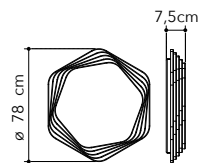

Psyche

Plafoniera in acrilico effetto
polvere di stelle

Acrylic ceiling lamp stardust
finish

○○○