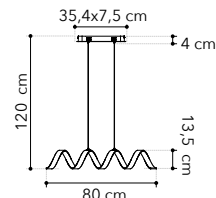

LED-HELIX-S6C NER
8031414877645
LED 30W
2400 Lm 3000K ●

LED-HELIX-S4C NER
8031414877621
LED 20W
1600 Lm 3000K ●