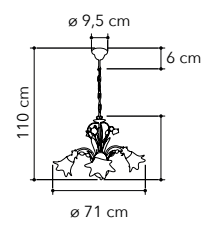

# Rose

Collezione in metallo decorato a mano e diffusori in vetro

Collection in hand decorated metal and glass diffuser

ROSE/5  
8031414083398  
5xE14

ROSE/3  
8031414083381  
3xE14

ROSE/PL2  
8031414083459  
2xE14