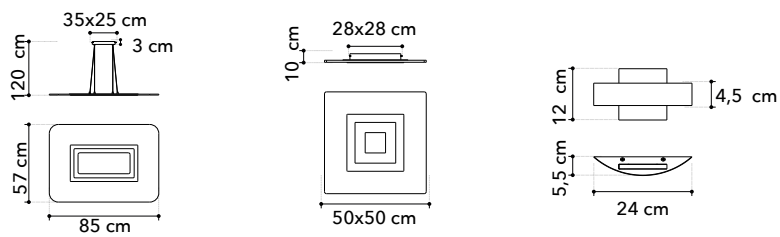

Tresor

Collezione in metallo bianco
matt, diffusore in vetro tem-
perato sabbiato

Collection in metal white
matt color and sandblasted
tempered glass diffuser

○○○

LED-TRESOR-S8557
8031440365444
LED 65W
5200 Lm 4000K ●

LED-TRESOR-PL50
8031440365468
LED 38W
3040 Lm 4000K ●

LED-TRESOR-AP
8031440365383
LED 10W
800 Lm 4000K ●