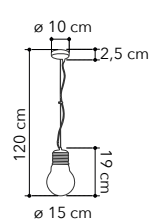

# Lampadina

Collezione in vetro e decoro  
interno con fili in alluminio

Collection in glass with inner  
aluminium wires decoration

I-LAMPD/SOSP.  
8031414085477

1xE27 LED

I-LAMPD/SOSP.15  
8031414089901

1xE27 LED