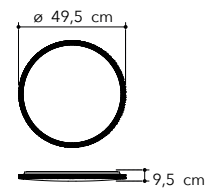

Plafoniera in acrilico effetto
polvere di stelle
cornice effetto diamantato

Acrylic ceiling lamp stardust
finish diamond edge effect

I-PIXEL-R77-INT
8031414875276
LED 66W
6600 Lm
Dimming
2700 6500K

I-PIXEL-R50-INT
8031414875269
LED 40W
4000 Lm
Dimming
2700 6500K

I-PIXEL-R40
8031414875252
LED 24W
2600 Lm
Dimming

I-PIXEL-R30
8031414875245
LED 18W
1700 Lm
Dimming