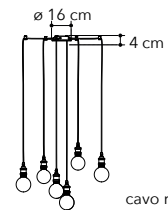

# Groove

Sospensione cavo in tessuto  
portalampade in alluminio

Fabric pendant lamp with alu-  
minium lamp holder

○○○

cavo regolabile  
adjustable cable  
250 cm

cavo regolabile  
adjustable cable  
250 cm