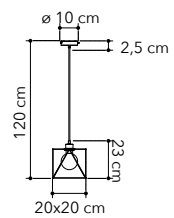

I-SANTANA-M-S1
8031440312899

1xE27