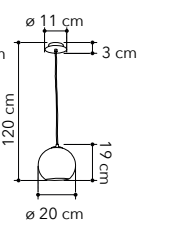

1xE27

I-VANITY/S2 SIL  
8031440356923

2xE27

cavo regolabile  
adjustable cable  
2x120 cm

I-VANITY/S20 SIL  
8031440357029

1xE27

I-VANITY/AP SIL  
8031440356947

2xE14