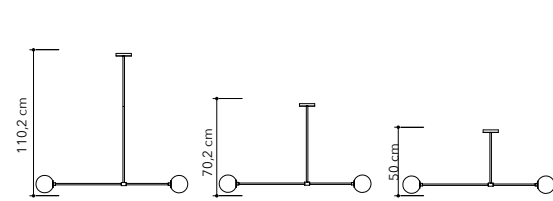

# Themys

Collezione in metallo oro satinato diffusori vetro soffiato opale

Collection in satin gold metal with blow opal glass diffusers

○○○

I-THEMYS-U4  
8031414870059  
4xE14 LED

I-THEMYS-T2  
8031414870035  
2xE14 LED