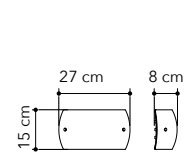

1xE27

I-VANITY/S2 SIL  
8031440356923

2xE27

cavo regolabile  
adjustable cable  
2x120 cm

I-VANITY/S20 SIL  
8031440357029

1xE27

I-VANITY/AP SIL  
8031440356947

2xE14