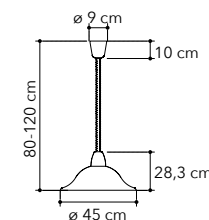

Veste

Collezione in vetro

Glass collection

I-VESTE/S45 TAB
8031425611122
variante tabacco - tobacco colour

I-VESTE/S45 BCO
8031426541138
variante bianca - white colour

1xE27