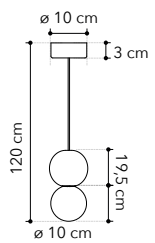

Kiss

Collezione in gesso con diffusore in vetro opale

Gypsum collection with opal glass diffuser

○○○

I-KISS-S1
8031414873630
1xG9 LED

I-KISS-PL
8031414873654
1xG9 LED