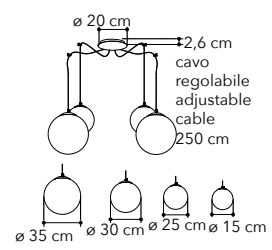

City

Collezione in vetro soffiato bianco satinato. Struttura sospensioni in metallo cromato, base lumi a scomparsa.

Blown glass collection in satin white. Suspension structure in metal chrome and hidden table lamp base.

○○○

I-LAMPD/S4 BCO
8031440353724

4xE27 LED