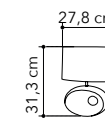

I-EOLO/L 58
8031421991099
1xE27

I-EOLO/L 35
8031421981090
1xE14