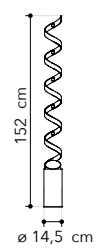

**LED-HELIX-PL4C NER**  
8031414877584  
LED 20W  
1600 Lm 3000K ●

**LED-HELIX-AP3C NER**  
8031414877546  
LED 9W  
720 Lm 3000K ●

**LED-HELIX-L4C NER**  
8031414877560  
LED 12W  
960 Lm 3000K ●

**LED-HELIX-PT10C NER**  
8031414877607  
LED 30W  
2400 Lm 3000K ●