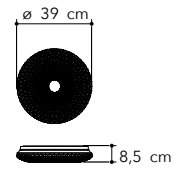

I-UNIKA-PL50-INT
8031414875306
LED 40W
4400 Lm
Dimming
2700 6500K

I-UNIKA-PL40
8031414875290
LED 24W
2400 Lm
Dimming

I-UNIKA-PL30
8031414875283
LED 18W
1800 Lm
Dimming