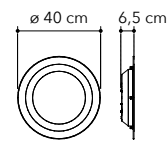

Oak

Collezione in vetro con decoro bianco finitura cornice cromo

Collection in glass with white decoration and chrome frame

○○○

I-OAK/PL40R
8031430301179

2xE27

I-OAK/PL40Q
8031430311178

2xE27

I-OAK/AP
8031437901259

1xE27