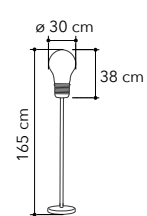

I-LAMPD/PIANT
8031414085484

1xE27 LED