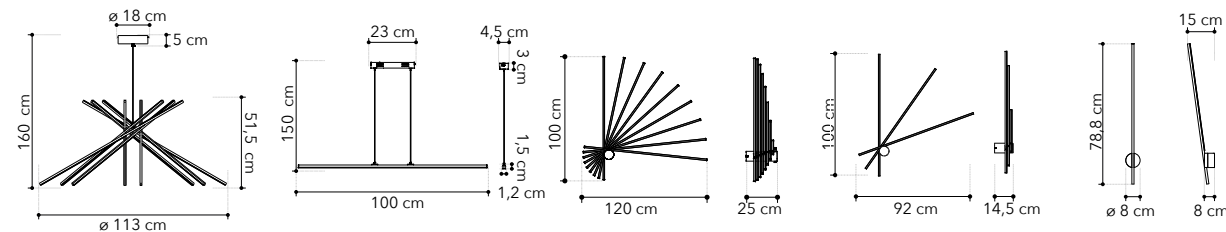

# Shanghai

Collezione con struttura in alluminio colore bianco goffrato, diffusore opale

Collection with aluminum structure in embossed white-color, opal diffuser

<p>LED-SHANGHAI-S8C BCO 8031414877478 LED 54W 2860 Lm 3000K ●</p>	<p>LED-SHANGHAI-S1C BCO 8031414877447 LED 29W 1750 Lm 3000K ●</p>	<p>LED-SHANGHAI-PL9C BCO 8031414877409 LED 66W 4480 Lm 3000K ●</p>	<p>LED-SHANGHAI-PL3C BCO 8031414877386 LED 27W 1790 Lm 3000K ●</p>	<p>LED-SHANGHAI-APC BCO 8031414877423 LED 10W 700 Lm 3000K ●</p>
<p>LED-SHANGHAI-S8 BCO 8031440361286 LED 54W 2860 Lm 4000K ●</p>	<p>LED-SHANGHAI-S1 BCO 8031414877126 LED 29W 1750 Lm 4000K ●</p>	<p>LED-SHANGHAI-PL9 BCO 8031414877102 LED 66W 4480 Lm 4000K ●</p>	<p>LED-SHANGHAI-PL3 BCO 8031414877089 LED 27W 1960 Lm 4000K ●</p>	<p>LED-SHANGHAI-AP BCO 8031440365543 LED 10W 700 Lm 4000K ●</p>