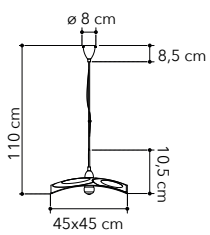

Mirò

Collezione in vetro curvato
decore granigliato

Bent glass collection with
glass sand decoration

I-MIRO-S45
8031432661196

1xE27