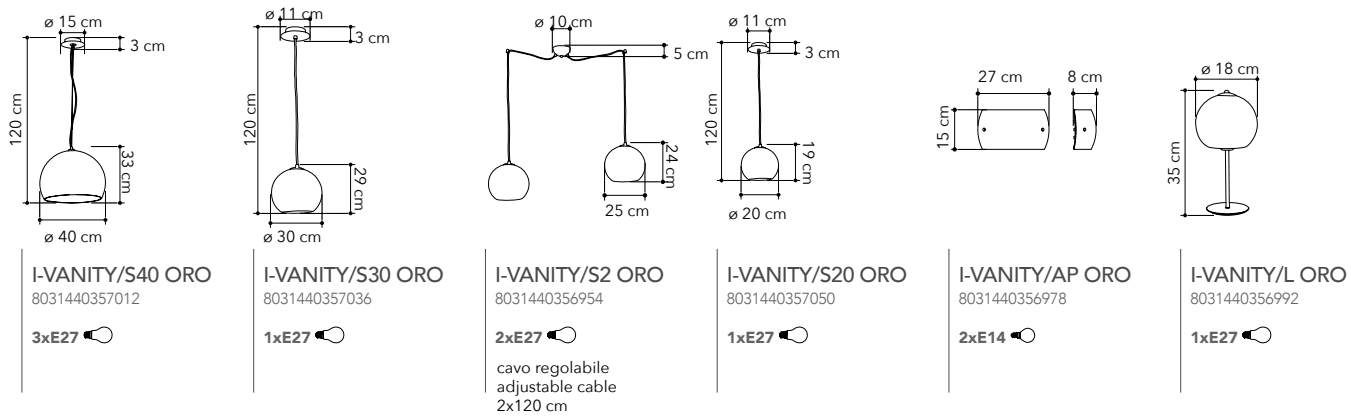

Vanity

Collezione in vetro decoro foglia oro con cavo in tessuto oro
Glass collection with gold leaf with gold fabric cable