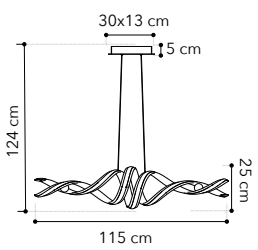

LED-MYSTRAL-PL
8031414868681
LED 36W
2160 Lm 4000K ●

Mystral

Collezione con struttura in alluminio bianco goffrato con diffusore in silicone

Collection with aluminum structure in embossed white finish with silicon diffuser

LED-MYSTRAL-S
8031414868674
LED 40W
2400 Lm 4000K ●