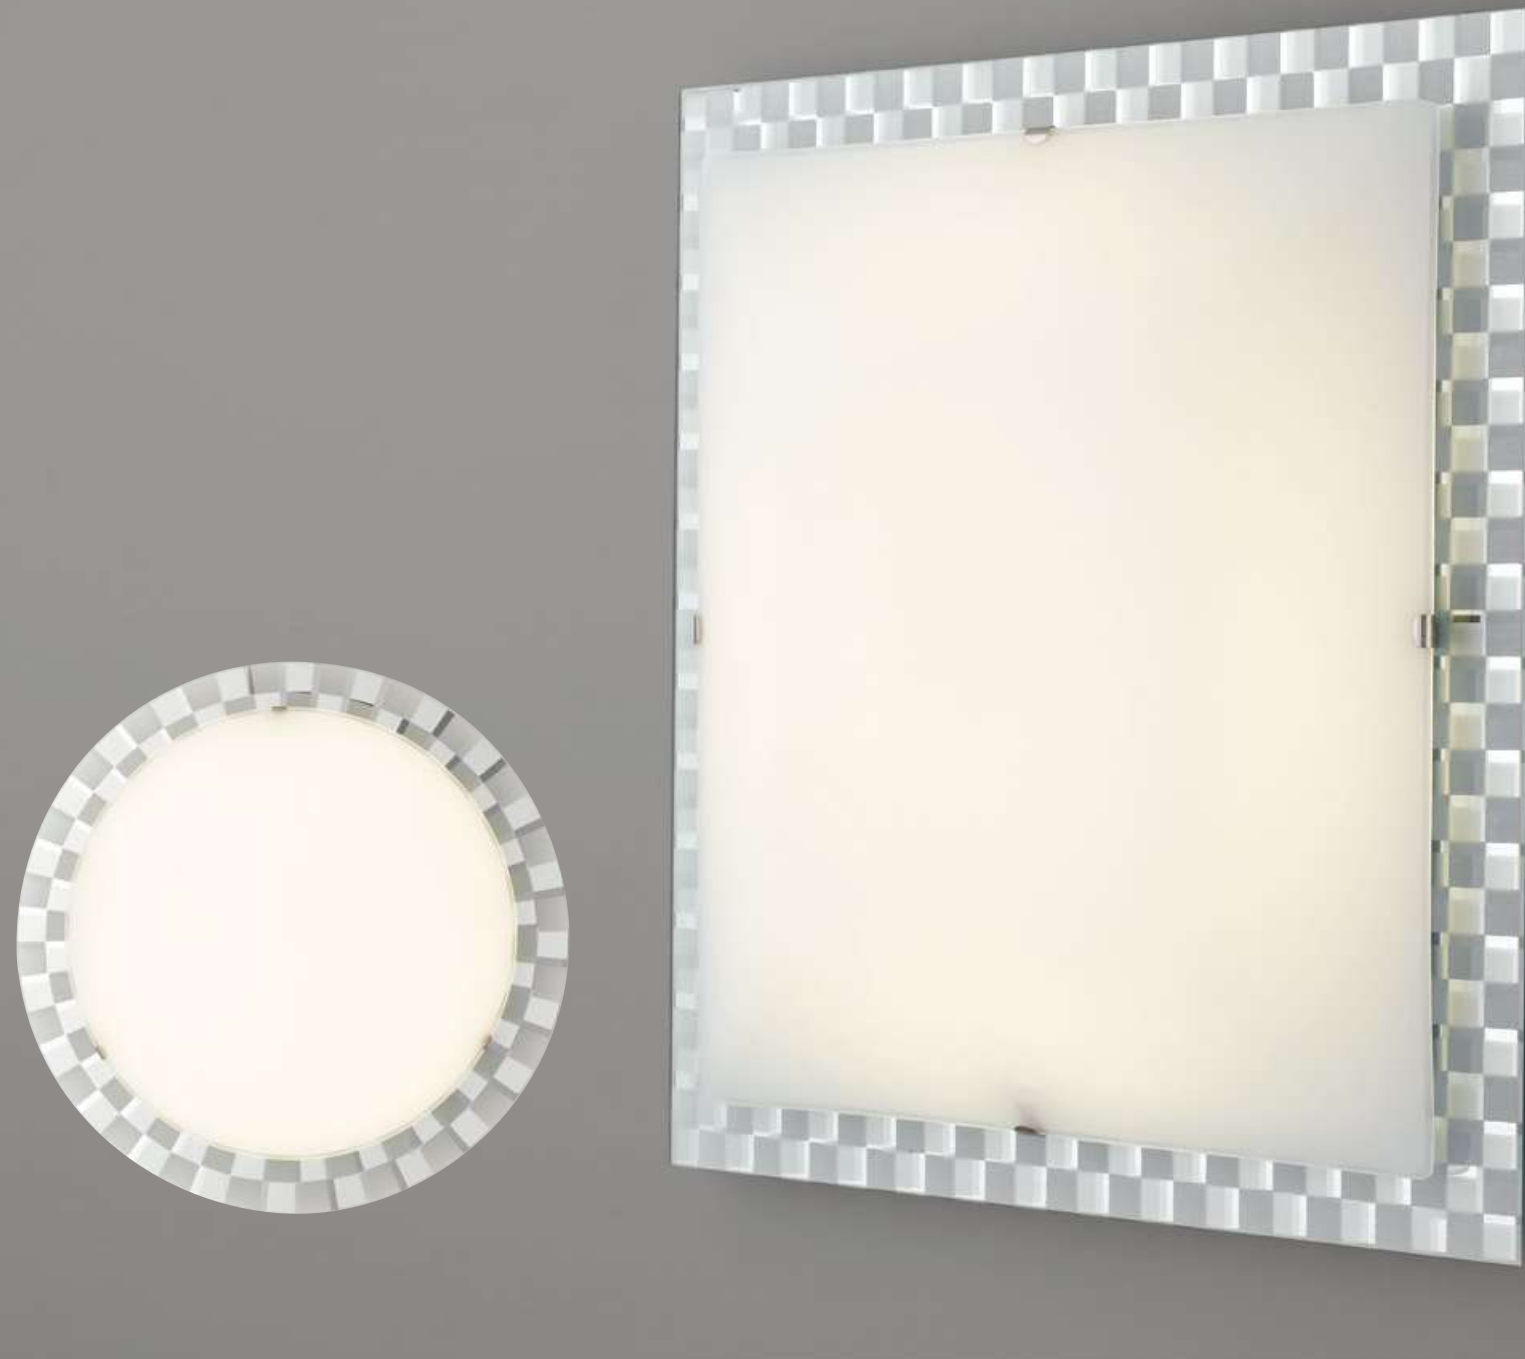

# Glamour

Collezione in vetro bianco con cornice decoro scacchi specchio

White glass collection frame with mirror chess

I-GLAMOUR/PL45R  
8031440365055  
LED 36W  
2800 Lm 4000K ●

I-GLAMOUR/PL35R  
8031440365048  
LED 24W  
1700 Lm 4000K ●