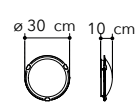

LUNA/PL40
8031414861262
LED 24W
2200 Lm 4000K ●