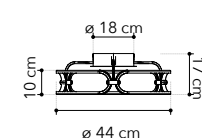

LED-INFINITY-PL45
8031414868834
LED 33W
2970 Lm 4000K ●