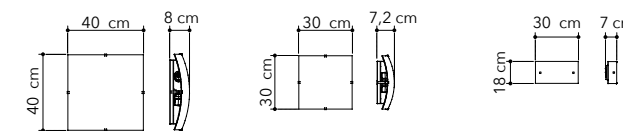

I-PAMELA/PL40
8031440352970
LED 24W
2000 Lm 4000K ●

I-PAMELA/PL30
8031440352963
LED 218W
1480 Lm 4000K ●

I-PAMELA/AP
8031440352987
LED 18W
1420 Lm 4000K ●