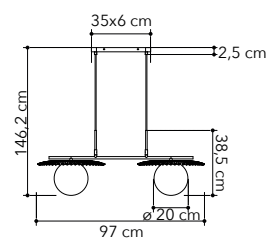

Chaplin

Collezione in metallo nero
matto con diffusore in vetro
bianco opale acidato

Matt black metal collection
with white acid opal glass

I-CHAPLIN-S2 NER
8031414874491

2xE27 LED