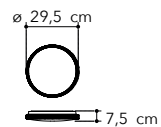

Plafoniera in acrilico effetto
polvere di stelle
cornice effetto diamantato

Acrylic ceiling lamp stardust
finish diamond edge effect

I-PIXEL-R77-INT
8031414875276
LED 66W
6600 Lm
Dimming
2700 6500K

I-PIXEL-R50-INT
8031414875269
LED 40W
4000 Lm
Dimming
2700 6500K

I-PIXEL-R40
8031414875252
LED 24W
2600 Lm
Dimming

I-PIXEL-R30
8031414875245
LED 18W
1700 Lm
Dimming