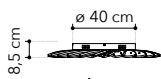

Sunrise

Collezione con struttura in alluminio in colore bianco con diffusore in acrilico bianco satinato

Aluminium collection structure in white colour with acrylic satin white diffuser

○○○

LED-SUNRISE-PL72
8031414869169
LED 135W
9200 Lm 4000K ●
Dimming