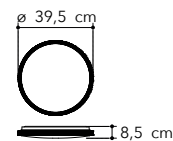

Plafoniera in acrilico effetto
polvere di stelle
cornice effetto diamantato

Acrylic ceiling lamp stardust
finish diamond edge effect

I-PIXEL-R77-INT
8031414875276
LED 66W
6600 Lm
Dimming
2700 6500K

I-PIXEL-R50-INT
8031414875269
LED 40W
4000 Lm
Dimming
2700 6500K

I-PIXEL-R40
8031414875252
LED 24W
2600 Lm
Dimming

I-PIXEL-R30
8031414875245
LED 18W
1700 Lm
Dimming