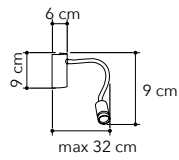

# Kepler

Lampada applique flessibile  
in metallo con LED integrato

Reading built-in LED light wall  
lamp flexible in metal

○○○

LUCE  
ambiente  
Design®

**LED-KEPLER-NERO**  
8031440355759  
variante nero - black finish  
**LED 3W**  
100 Lm 3000K ●