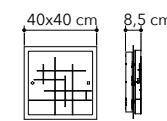

Musa

Collezione in vetro con decori tortora

Collection in glass with dove grey decor

○○○

I-MUSA/PL40
8031436181232

2xE27

I-MUSA/PL30
8031436211236

2xE27

I-MUSA/AP
8031436201237

1xE27