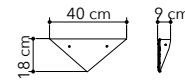

I-SIDE/AP
8031437041245

1xE27