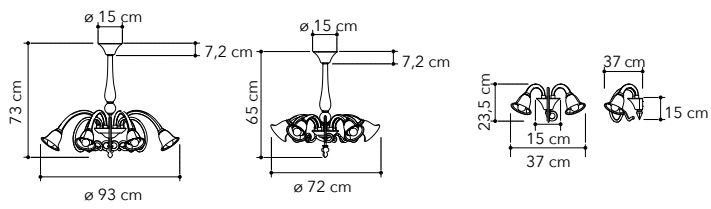

# Poseidon

Collezione in vetro soffiato colore champagne

Collection in blow glass champagne colour

○○○

I-POSEIDON/8  
8031440352062

8xE14

I-POSEIDON/5  
8031440352031

5xE14