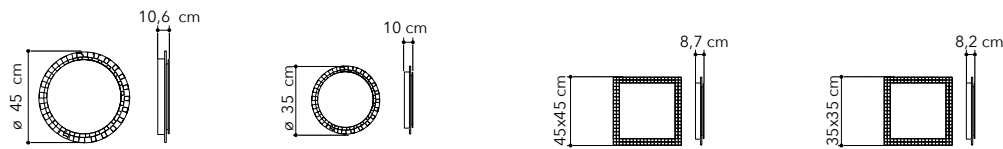

# Glamour

Collezione in vetro bianco con cornice decoro scacchi specchio

White glass collection frame with mirror chess

I-GLAMOUR/PL45R  
8031440365055  
LED 36W  
2800 Lm 4000K ●

I-GLAMOUR/PL35R  
8031440365048  
LED 24W  
1700 Lm 4000K ●