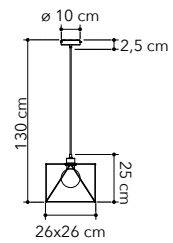

Santana

LUCE ambiente Design®

Sospensione in metallo nero opaco / Satin black metal susoension opaco

I-SANTANA-L-S1
8031440354356

1xE27