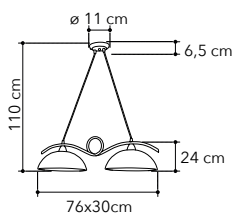

Halley

Sospensione a biliardo in metallo con diffusori in vetro satinato

Billiard ceiling pendant lamp with metal structure and satin glass diffuser

I-HALLEY/2 BR
8031438131259
variante bronzo - bronze finish

I-HALLEY/2 CR
8031438121250
variante cromo - chrome colour

2xE27