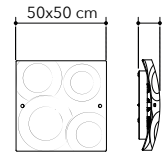

I-MIRO/PL50
8031432701199

4xE27