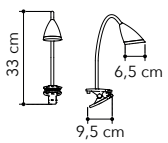

# Hegel

Lampada da tavolo in metallo con pinza e testa in plastica e flessibile rivestito in silicone

*Metal table lamp with clamp and shade in plastic, flexible covered by silicone*

**LEDT-HEGEL-BLACK**  
8031440358323  
variante nera - white colour  
**LED 3,2W**  
260 Lm 4000K ●