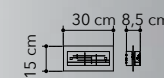

Musa

Collezione in vetro con decori tortora

Collection in glass with dove grey decor

○○○

I-MUSA/PL40
8031436181232

2xE27

I-MUSA/PL30
8031436211236

2xE27

I-MUSA/AP
8031436201237

1xE27