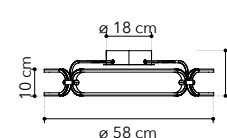

Infinity

Collezione con struttura in alluminio bianco matto con diffusore in silicone.

Collection with aluminum structure in matt white and silicone diffuser

LED-INFINITY-PL45
8031414868834
LED 33W
2970 Lm 4000K ●