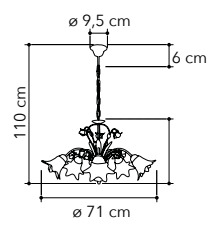

# Rose

Collezione in metallo decorato a mano e diffusori in vetro

Collection in hand decorated metal and glass diffuser

ROSE/5  
8031414083398  
5xE14

ROSE/3  
8031414083381  
3xE14

ROSE/PL2  
8031414083459  
2xE14