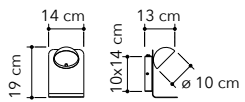

Boing

Applique con testa orientabile LED integrato ed entrata usb 2A in metallo goffrato bianco o nero

Built-in LED orientable light with usb 2A socket in colour white or black

○○○

I-BOING-AP NER
8031414877287
variante nero - black finish
LED 5W
300 Lm 4000K ●

I-BOING-AP BCO
8031414877294
variante bianco - white colour
LED 5W
300 Lm 4000K ●