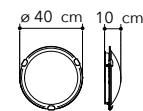

Neve

Collezione in vetro bianco sa-
tinato

Collection in satin white glass