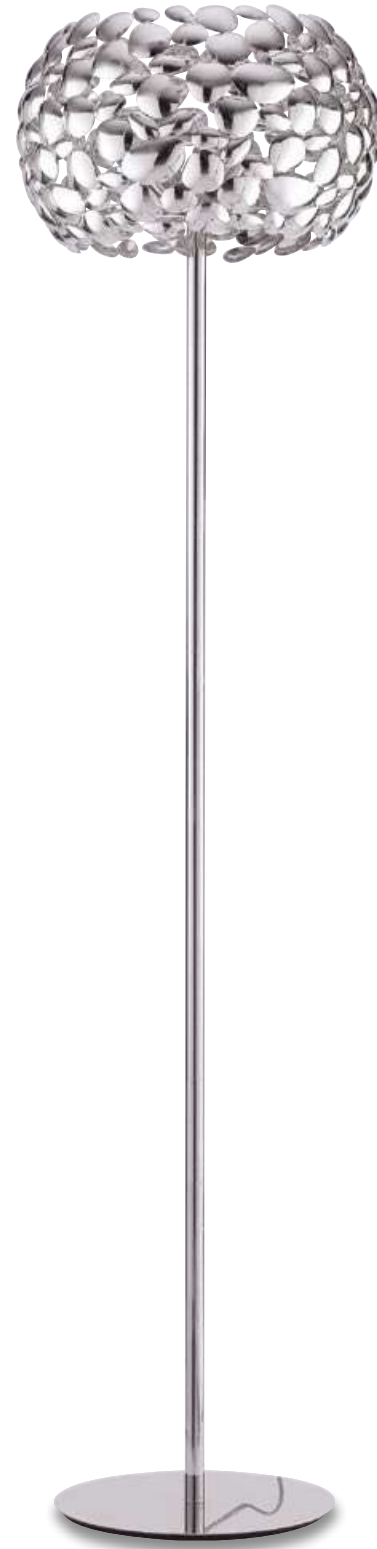

Dioniso

Collezione in metallo cromato Chrome metal collection

ooo

LUCE
ambiente
Design®