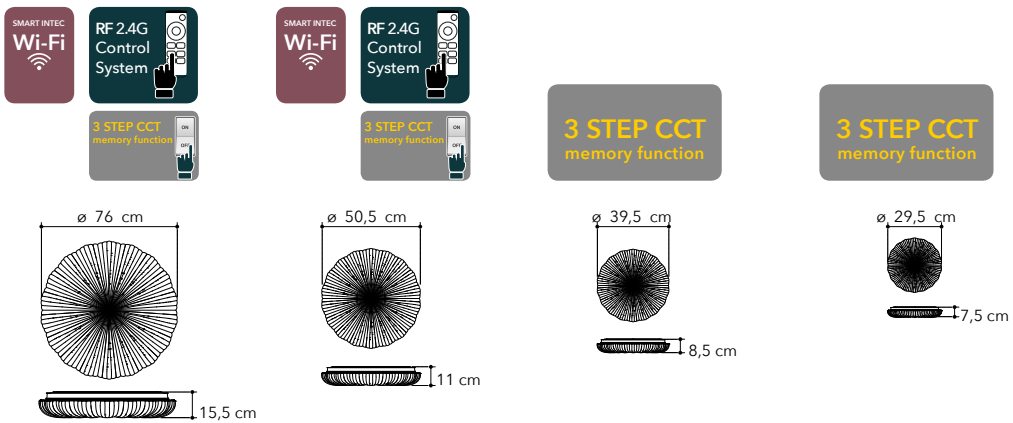

Plafoniera in acrilico effetto
polvere di stelle

Acrylic ceiling lamp stardust
finish

I-SPRING-PL80-INT
8031414875160
LED 66W
6600 Lm
Dimming
2700 6500K

I-SPRING-PL50-INT
8031414875153
LED 40W
3700 Lm
Dimming
2700 6500K

I-SPRING-PL40
8031414875146
LED 24W
2400 Lm
Dimming

I-SPRING-PL30
8031414875139
LED 18W
1500 Lm
Dimming