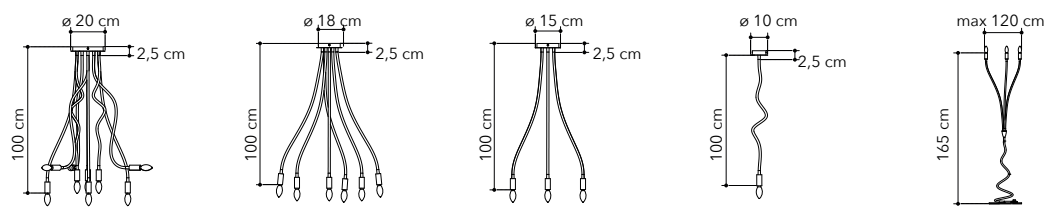

# Lover

Collezione in metallo flessibile rivestito in silicone nero

Collection in flexible metal covered by black silicone

○○○

I-LOVER-9-NERO  
8031440355810

9x E14

I-LOVER-6-NERO  
8031440357289

6x E14