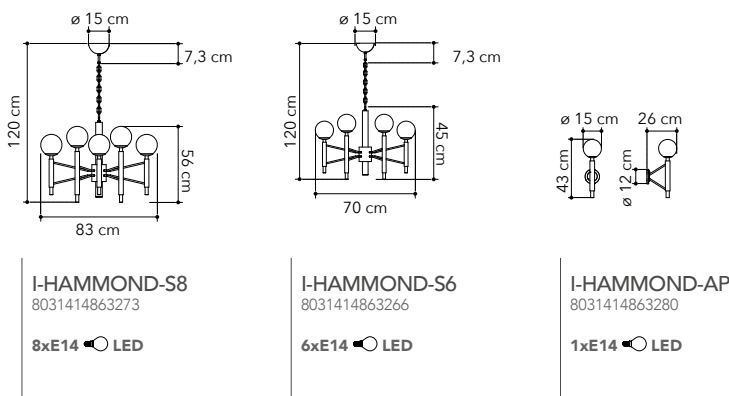

Hammond

Collezione in metallo cromo e
nero diffusore in vetro opale

Collection in metal chrome
and black color with opal
glass diffusers

○○○