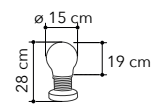

# Lampadina

Collezione in vetro e decoro  
interno con fili in alluminio

Collection in glass with inner  
aluminium wires decoration

I-LAMPD/SOSP.  
8031414085477

1xE27 LED

I-LAMPD/SOSP.15  
8031414089901

1xE27 LED