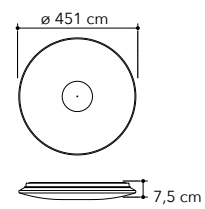

Kaos

Collezione in PC bianco con bordo interno diamantato e diffusore in acrilico bianco satinato Sistema cambio temperatura colore con interruttore interno.

White PC structure collection with diamonded internal frame with acrylic satin white diffuser Change color temperature system with internal switch.

○○○

I-KAOS-PL50
8031414886227
LED 40W
4125 Lm ●●●