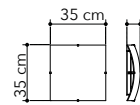

# Charme

Collezione in vetro decorato bianco con incisioni trasparenti.

Collection in white decorated glass with transparent engravings.

○○○

**I-CHARME/S65**  
8031414864553  
LED 50W  
3550-3650-3750 Lm

RF incluso-included