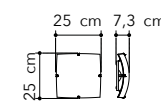

I-NEVE/PL25R
8031440355506
LED 8W
640 Lm 4000K ●