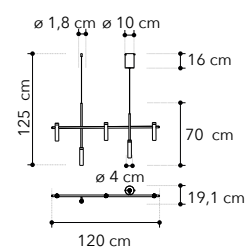

Candle

Collezione in alluminio colore bronzo con diffusori in acrilico luce biemissione

Bronze aluminium collection with acrylic diffuser, biemission light

LED-CANDLE-S5
8031414869336
LED 35W
1900 Lm 4000K ●