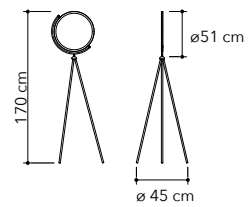

Radar

Piantana in metallo con diffusore orientabile. Sistema cambio temperatura colore con interruttore.

Metal floor lamp with movable light sources. Change color temperature system with switch.

○○○

LED-RADAR-PT-NER
8031414884797

variante nera - black colour

LED-RADAR-PT-BCO
8031414884780

variante bianca - white colour

LED 18W
2070 Lm ●●●