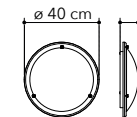

07/03812
8031414083534
variante ciliegio - cherry wood

2xE27