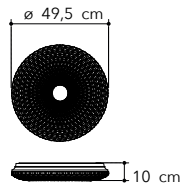

I-UNIKA-PL50-INT
8031414875306
LED 40W
4400 Lm
Dimming
2700 6500K

I-UNIKA-PL40
8031414875290
LED 24W
2400 Lm
Dimming

I-UNIKA-PL30
8031414875283
LED 18W
1800 Lm
Dimming