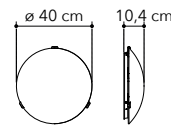

Eden

Collezione in vetro con deco-
ro foglia marrone

*Glass collection with brown
leaf decoration*

faneurope