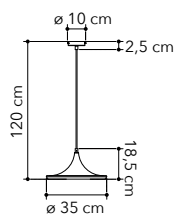

Broadway

Sospensione in metallo nero
interno oro

Black metal pendent lamp
gold interior

○○○

LUCE
ambiente
Design®

I-BROADWAY-S1
8031440354370

1xE27