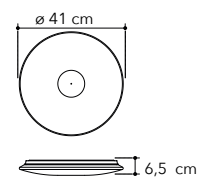

I-KAOS-PL40
8031414886234
LED 24W
2460 Lm ●●●