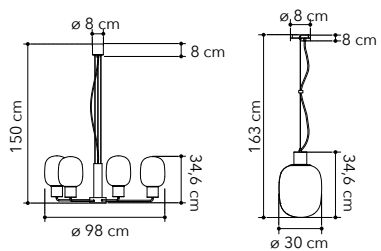

Fellini

Collezione in metallo oro satinato diffusori vetro soffiato opale

Collection in satin gold metal with blow opal glass diffusers

○○○

I-FELLINI-S6 ORO
8031414863150

6x E27 LED

I-FELLINI-S30 ORO
88031414863167

1x E27 LED

1x E27 LED