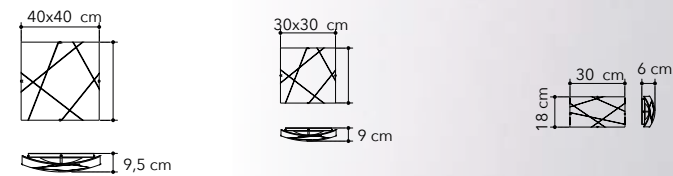

Alexia

Collezione in vetro e decoro
ad incisione

Collection in engraved deco-
ration glass