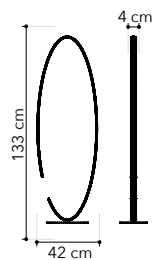

# Clarke

Collezione con struttura in alluminio nero gofrato con diffusore in silicone

Collection with aluminum structure in embossed black finish with silicon diffuser

**LED-CLARKE-S120C**  
8031414877744  
LED 110W  
6600 Lm 3000K ●