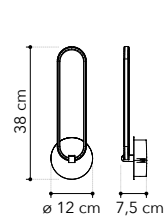

LED-INFINITY-AP
8031414868810
LED 12,5W
1120 Lm 4000K ●