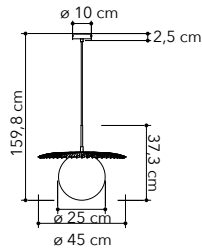

I-CHAPLIN-S45 ORO
8031414874477

1xE27 LED