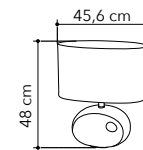

Eolo

Collezione in ceramica e paralume in tessuto

Ceramic table lamp with fabric shade