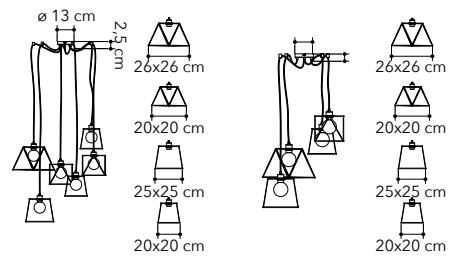

Brooklyn

Sospensione in metallo nero opaco / Satin black metal susoension

I-BROOKLYN-S6
8031440353748

6xE27
cavo regolabile
adjustable cable
250 cm

I-BROOKLYN-S4
8031414872282

4xE27
cavo regolabile
adjustable cable
250 cm