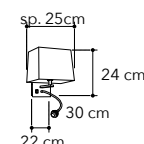

Helly

Applique in alluminio con diffusore in tessuto e luce LED da lettura.

Aluminium wall lamp with fabric diffuser and LED reading light

○○○

I-090111-5A
8031421131082
variante paralume plissettato bianco
white pleated lampshade variant

LED 3W
160 Lm 4500K ●
1xE14 ○

I-090111-5F
8031440311557
variante paralume marrone
brown lampshade variant

LED 3W
160 Lm 4500K ●
1xE14 ○

I-090111-5E
8031440051279
variante paralume bianco
white lampshade variant

LED 3W
160 Lm 4500K ●
1xE14 ○