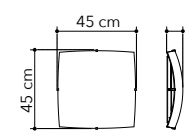

# Charme

Collezione in vetro decorato bianco con incisioni trasparenti.

Collection in white decorated glass with transparent engravings.

○○○

**I-CHARME/S65**  
8031414864553  
LED 50W  
3550-3650-3750 Lm

RF incluso-included