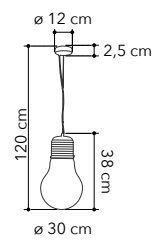

Lampadina

Collezione in vetro e decoro
interno con fili in alluminio

Collection in glass with inner
aluminium wires decoration

I-LAMPD/SOSP.
8031414085477

1xE27 LED