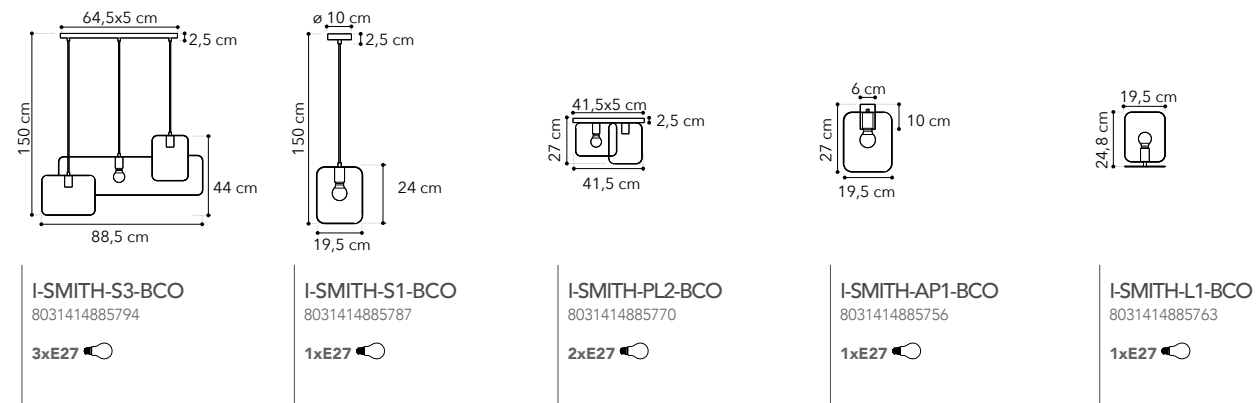

Smith

Collezione in metallo bianco
matto con copri portalampa-
de in nichel satinato

Collection with satin white-
metal frame and lamp holder
covers in satin nickel