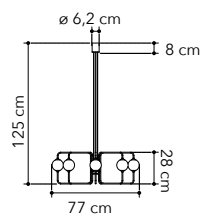

Neutron

Collezione in metallo nero goffrato con diffusori in vetro opale

Metal collection in embossed black color with opal glass diffuser

○○○

I-NEUTRON-S8
8031414871698

8xG9 LED