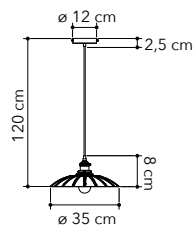

Grease

Collezione in metallo porta-lampada brunito e diffusore in ruggine.

Metal collection with antique brass lampholders and diffuser in rust finish.

○○○

LUCE ambiente Design®

I-GREASE-S1
8031440312905

1xE27

I-GREASE-AP
8031440312912

1xE27