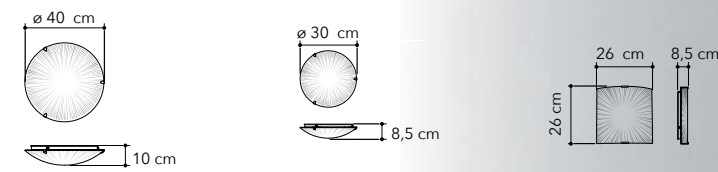

Chantal

Collezione in vetro diamanta-
to con finiture cromo

Diamond glass collection with
chrome finish