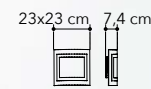

Oak

Collezione in vetro con decoro bianco finitura cornice cromo

Collection in glass with white decoration and chrome frame

○○○

I-OAK/PL40R
8031430301179

2xE27

I-OAK/PL40Q
8031430311178

2xE27

I-OAK/AP
8031437901259

1xE27