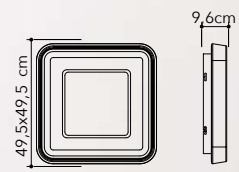

LED-NURAX-R50
8031414885879
LED 45W
4500 Lm ● ● ●

LED-NURAX-Q50
8031414885886
LED 45W
4500 Lm ● ● ●