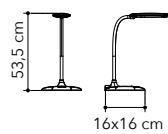

Darwin

Lampada da lettura a LED in metallo rivestito da silicone e plastica soft touch. Comandi touch.

LED reading lamp in metal with silicone cover and soft touch plastic. Touch control switch

LEDT-DARWIN-BLACK
8031440357807
variante nera - white colour
LED 4,8W
450 Lm 4000K ●

LEDT-DARWIN-WHITE
8031440357814
variante bianca - white colour
LED 4,8W
450 Lm 4000K ●

LEDT-DARWIN-GREY
8031440358804
variante grigia - grey colour
LED 4,8W
450 Lm 4000K ●