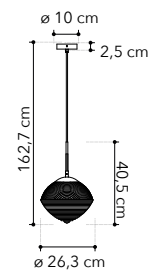

I-GREENWICH-E-S1 BLU
8031414874620
struttura cromo - chrome structure
vetro acquamarina - seablue glass

1xE27 LED