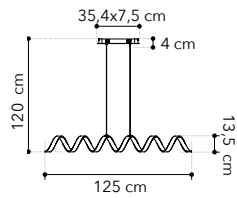

Helix

Collezione in alluminio finitura
nero goffrato e interno oro

Aluminium collection embossed
black finish, inside gold