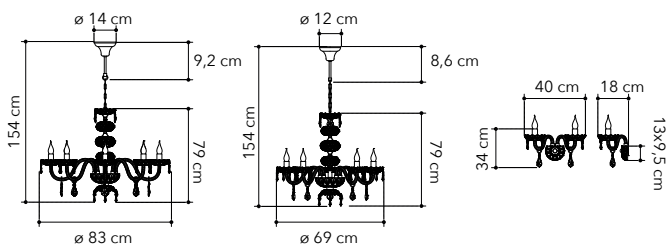

Incanto

Collezione in vetro cristallo fi-
nitura cromo

Crystal and glass collection
chrome finish

○○○

I-INCANTO/8
8031440364027

8xE14

I-INCANTO/5
8031440364010

5xE14

I-INCANTO/AP2
8031440364003

2xE14

I-INCANTO/LG1
8031440363983

1xE27

I-INCANTO/L1
8031440363976

1xE14