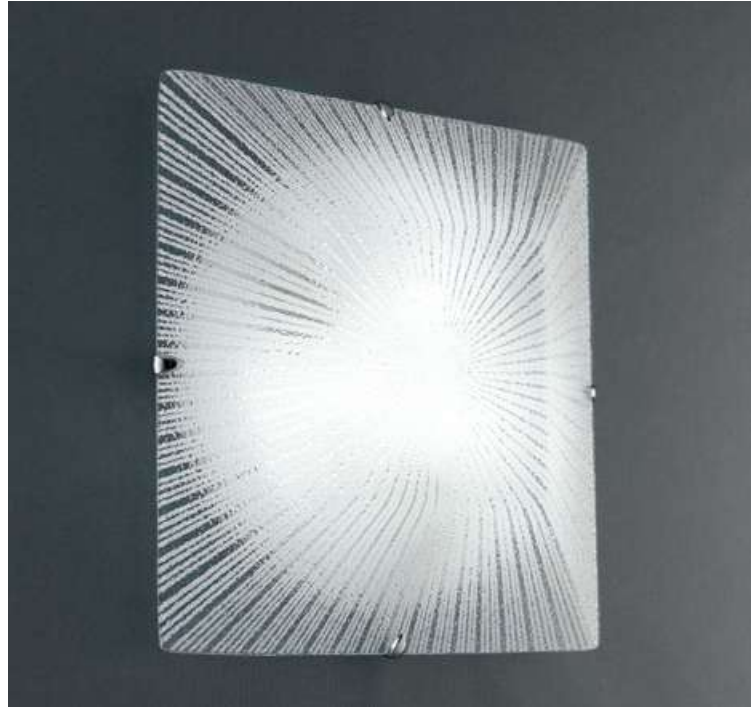

# Iside

Collezione in vetro diamantato e finiture cromo

Diamond glass collection with chrome finish

○○○

I-SIDE-S45  
8031437981251

1xE27

I-SIDE/PL40  
8031437061243

3xE27