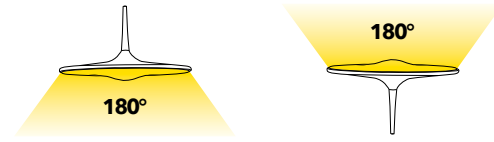

Ikon

LUCE
ambiente
Design®

Collezione con struttura in metallo cromo, filo in tessuto nero

Collection with chrome metal structure, black fabric cable

LED-IKON-S CR
8031440363112
LED 36W
2880 Lm 4000K ●
Dimmer 1-10V

LED-IKON-PT CR
8031440363068
LED 36W
2880 Lm 4000K ●