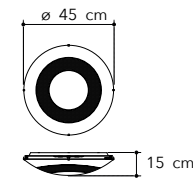

Diadema

Collezione in vetro decorato con graniglia cristallo

Collection in glass decorated with crystal sand