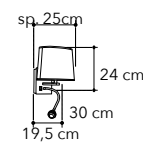

Helly

Applique in alluminio con diffusore in tessuto e luce LED da lettura.

Aluminium wall lamp with fabric diffuser and LED reading light

○○○

I-090111-5A
8031421131082
variante paralume plissettato bianco
white pleated lampshade variant

LED 3W
160 Lm 4500K ●
1xE14 ○

I-090111-5F
8031440311557
variante paralume marrone
brown lampshade variant

LED 3W
160 Lm 4500K ●
1xE14 ○

I-090111-5E
8031440051279
variante paralume bianco
white lampshade variant

LED 3W
160 Lm 4500K ●
1xE14 ○