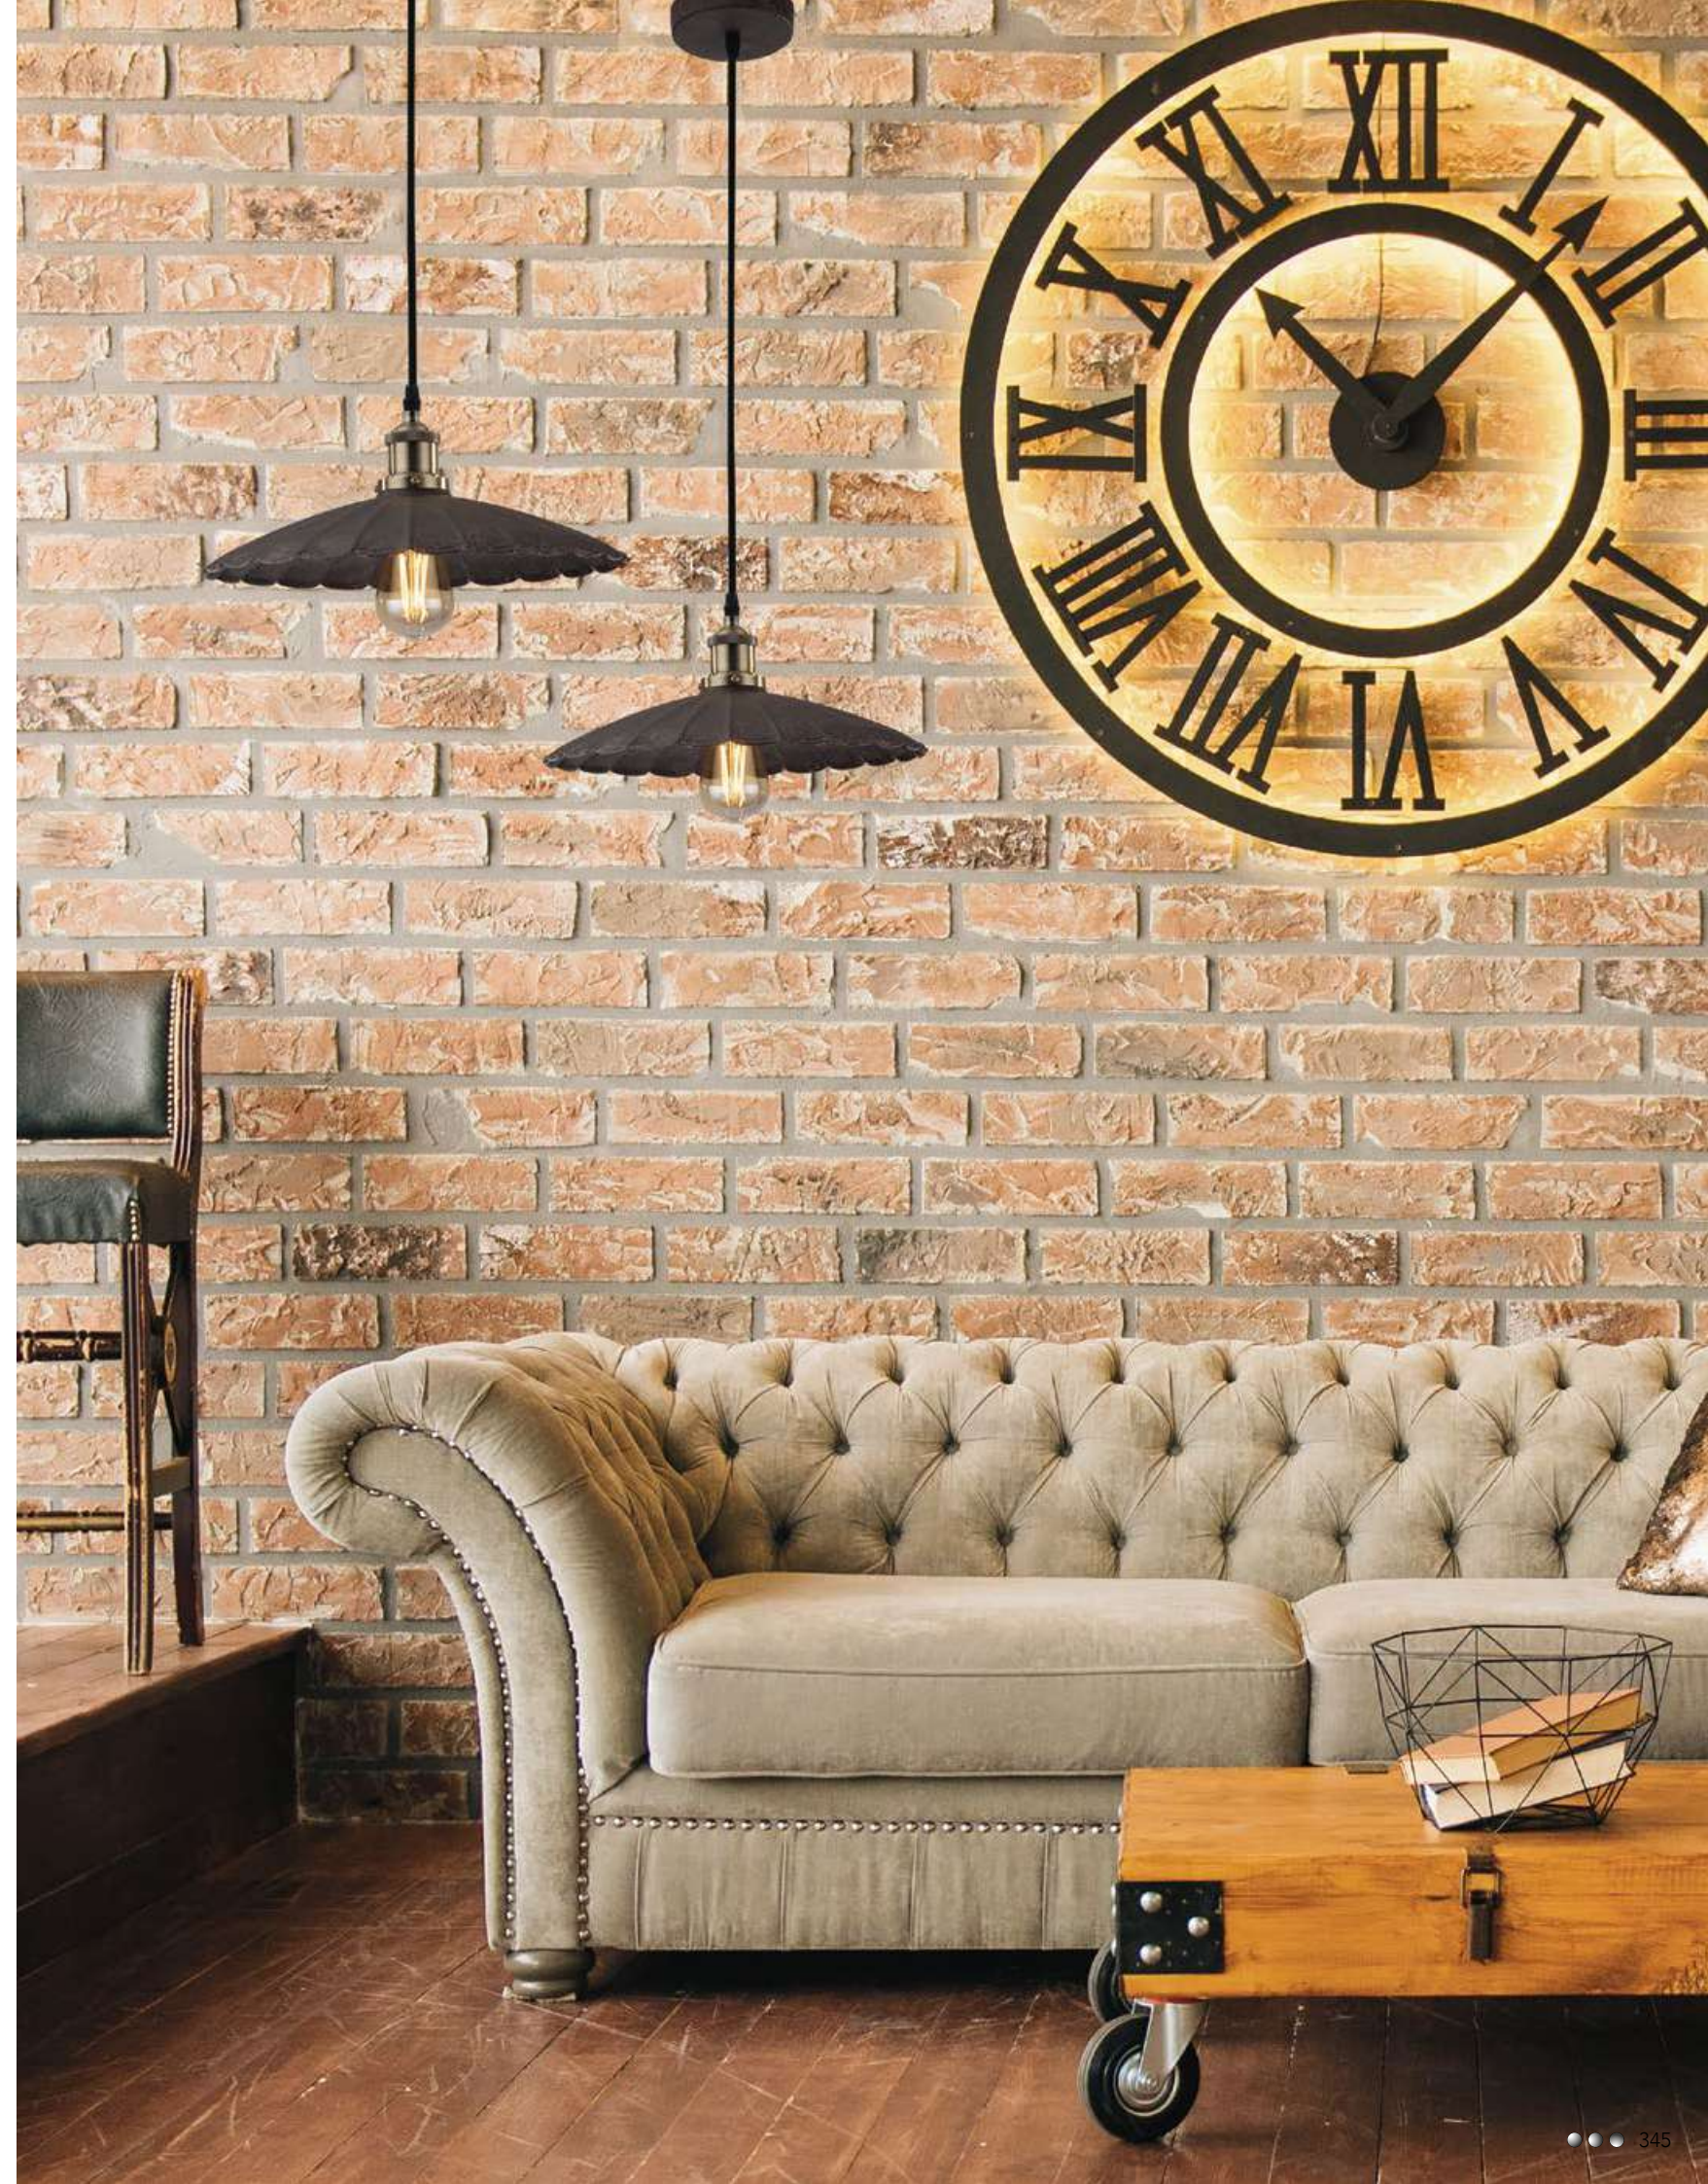

Grease

Collezione in metallo porta-lampada brunito e diffusore in ruggine.

Metal collection with antique brass lampholders and diffuser in rust finish.

○○○

LUCE ambiente Design®

I-GREASE-S1
8031440312905

1xE27

I-GREASE-AP
8031440312912

1xE27