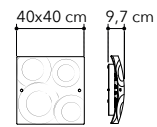

I-MIRO/PL40
8031432711198

3xE27