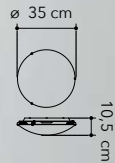

10% 50% 30%

I-CANOVA/PL35 BCO
8031414863877
variante bianco - white finish
LED 28W
2100 Lm 4000K ●

I-CANOVA/PL35 AMB
8031414863907
variante ambra - amber finish
LED 28W
2100 Lm 4000K ●