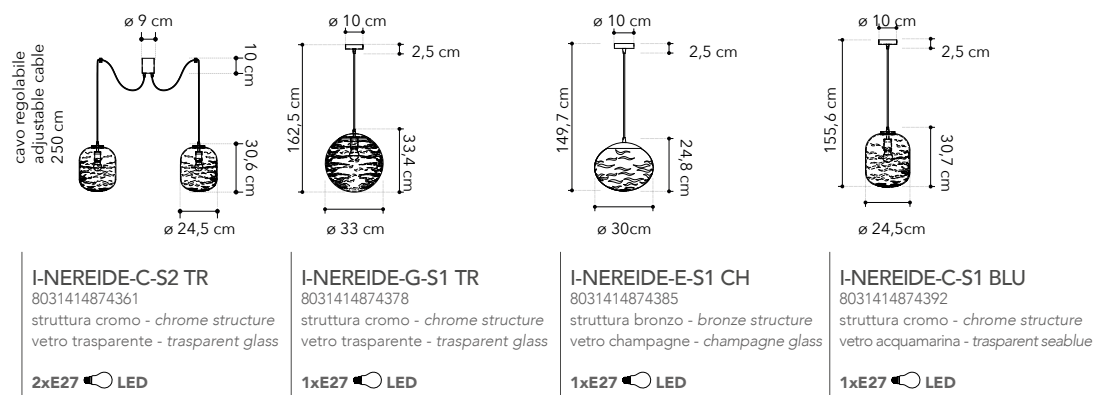

Nereide

Collezione in vetro ad onde concentriche colori acquamarina, trasparente e champagne

Concentric waves glass collection in seablue, clear and champagne colours