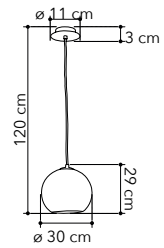

I-VANITY/S30 SIL
8031440357005

1xE27