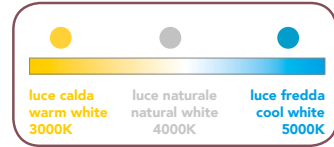

Decibel

Lampada in policarbonato ricaricabile con base speaker bluetooth.

PC table lamp rechargeable with speaker bluetooth base

○○○