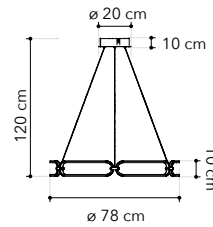

Infinity

Collezione con struttura in alluminio bianco matto con diffusore in silicone.

Collection with aluminum structure in matt white and silicone diffuser

LED-INFINITY-S80
8031414868605
LED 61,5W
5530 Lm 4000K ●