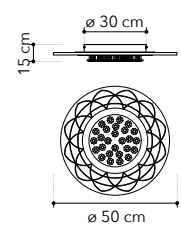

# Himalaya

Collezione in metallo bianco  
matto, diffusore lastra in acrilico  
trasparente e satinato

Collection in metal white  
matt color, satin and transpa-  
rent acrylic diffuser

○○○

**LED-HIMALAYA-S50**  
8031440365413  
**LED 42W**  
3360 Lm 4000K ●