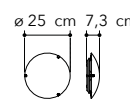

Luna

Collezione in vetro

Collection in glass

Selene

Collezione in vetro nuvolato
bianco

Collection in white cloud glass

I-SELENE/PL30
8031440353076
LED 12W
960 Lm 4000K ●

I-SELENE/AP
8031440353083
LED 12W
960 Lm 4000K ●

Neve

Collezione in vetro bianco sa-
tinato

Collection in satin white glass

LUNA/PL40
8031414861262
LED 24W
2200 Lm 4000K ●

LUNA/PL30
8031414861279
LED 16W
1400 Lm 4000K ●

LUNA/AP
8031414861255
LED 12W
960 Lm 4000K ●

I-NEVE/PL25R
8031440355506
LED 8W
640 Lm 4000K ●

I-NEVE/PL25Q
8031440355513
LED 8W
640 Lm 4000K ●