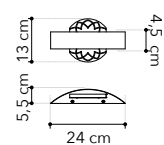

LED-HIMALAYA-AP
8031440365390
LED 10W
800 Lm 4000K ●