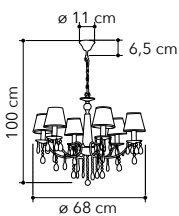

Boeme

Collezione in metallo cromo con cristalli K9 paralumi in polivinilico glitterato

Collection in chrome metal with K9 crystals and polyvinyl glittery shades

○○○

I-BOEME/6
8031428761152

6xE14