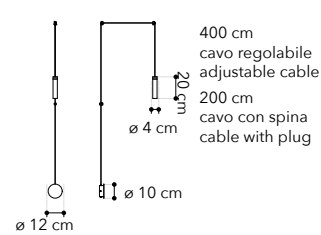

**LED-CANDLE-S1**  
8031414869329  
LED 7W  
450 Lm 4000K ●

**LED-CANDLE-PL5**  
8031414869312  
LED 35W  
1900 Lm 4000K ●

**LED-CANDLE-AP1**  
8031414869305  
LED 7W  
450 Lm 4000K ●