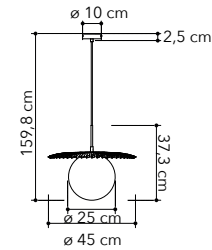

I-CHAPLIN-S45 NER
8031414874460

1xE27 LED