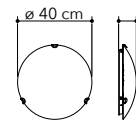

03/05012
8031414021550

2xE27