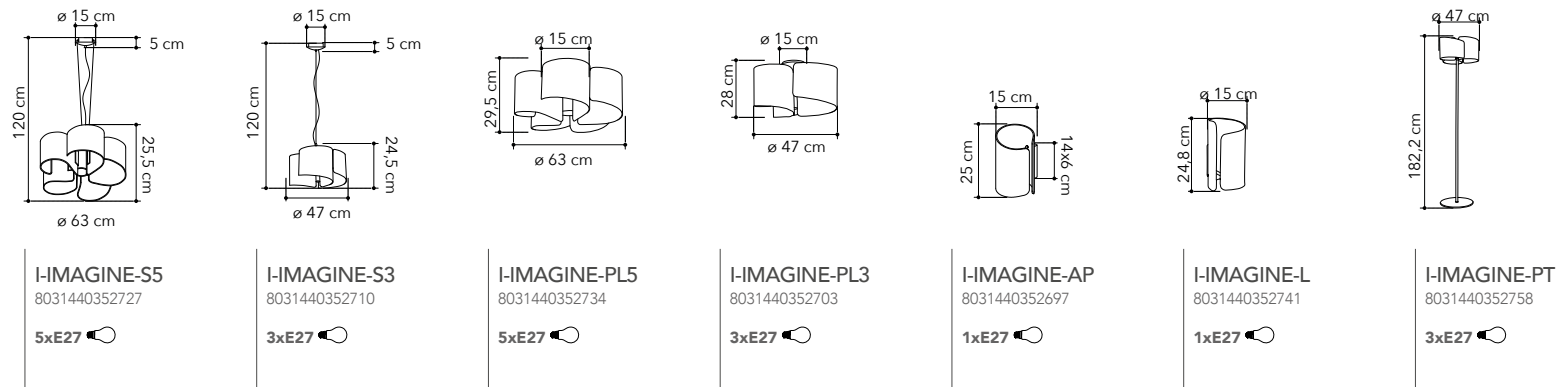

Imagine

Collezione in vetro curvo bianco con struttura bianca in alluminio

Bent white glass collection with white aluminum frame.