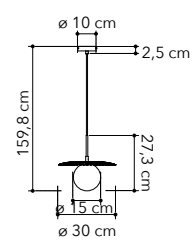

I-CHAPLIN-S30 ORO
8031414874446

1xG9 LED