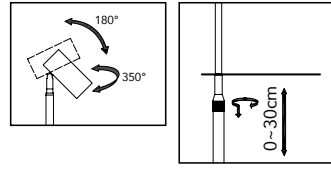

Relax

LUCE
ambiente
Design®

Piantana in metallo con punto luce orientabile. Ripiano relax regolabile in altezza. Base in marmo.

Metal floor lamp with adjustable light spot. Relax table adjustable height. Marble base.

○○○

I-RELAX-PT NERO
8031414877317
variante nera - black colour

I-RELAX-PT BCO
8031414877300
variante bianca - white colour

1xGU10