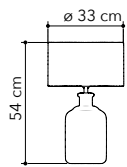

Factory

Collezione in ceramica e paralume in tessuto

Ceramic table lamp with fabric shade

○○○