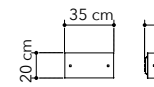

# Charme

Collezione in vetro decorato bianco con incisioni trasparenti.

Collection in white decorated glass with transparent engravings.

○○○

**I-CHARME/S65**  
8031414864553  
LED 50W  
3550-3650-3750 Lm

RF incluso-included