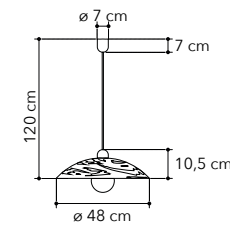

# Alabastro

Collezione in vetro curvato con pendel in plastica bianco

Curved glass collection with plastic pendent

**09-04010**  
8031414066407

1xE27