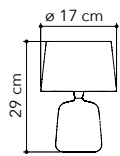

Ecstasy

Collezione in ceramica e para-
lume in tessuto

Ceramic table lamp with fa-
bric shade

I-ECSTASY-L SIL
8031414872589
variante silver - silver colour
I-ECSTASY-L ORO
8031414872572
variante oro - gold colour

1xE14