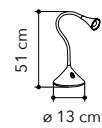

Newton

Lampada da lettura a LED in metallo rivestito da silicone.
Pratica base per utilizzo come applique.

LED reading lamp in metal with silicone cover. Practical base for wall lamp application use.

○○○

LEDT-NEWTON-BLACK
8031440358811
variante nera - white colour
LED 3W
240 Lm 4000K ●

LEDT-NEWTON-WHITE
8031440358781
variante bianca - white colour
LED 3W
240 Lm 4000K ●