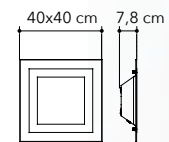

Oak

Collezione in vetro con decoro bianco finitura cornice cromo

Collection in glass with white decoration and chrome frame

○○○

I-OAK/PL40R
8031430301179

2xE27

I-OAK/PL40Q
8031430311178

2xE27

I-OAK/AP
8031437901259

1xE27