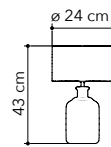

I-FACTORY-XL
8031414872534
1xE27

I-FACTORY-M
8031414872541
1xE27