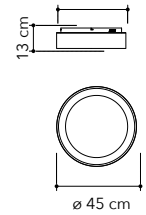

Noah

Collezione con struttura in alluminio bianco oro o nero gofrato con diffusore in silicone

Collection with aluminum structure in embossed white, gold or black finish with silicon diffuser

LED-NOAH-S60-NER
8031414886043
variante nera - black colour

LED-NOAH-S60-BCO
8031414886036
variante bianca - white colour

LED-NOAH-S60-ORO
8031414886050
variante oro - gold finish

LED 60W
6900 Lm

LED-NOAH-PL60-NER
8031414886012
variante nera - black colour

LED-NOAH-PL60-BCO
8031414885190
variante bianca - white colour

LED-NOAH-PL60-ORO
8031414886029
variante oro - gold finish

LED 60W
6900 Lm

LED-NOAH-PL45-NER
8031414885985
variante nera - black colour

LED-NOAH-PL45-BCO
8031414885978
variante bianca - white colour

LED-NOAH-PL45-ORO
8031414885992
variante oro - gold finish

LED 40W
4600 Lm

Selective color temperature

3000K 4000K 6000K

Interruttore interno per la personalizzazione dei Kelvin.
Internal switch for customization of Kelvin.