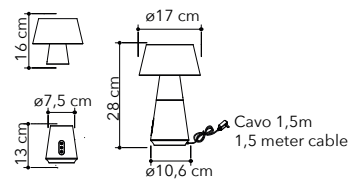

Decibel

Lampada in policarbonato ricaricabile con base speaker bluetooth.

PC table lamp rechargeable with speaker bluetooth base

○○○