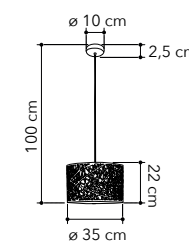

Batik

Collezione in acciaio decoro a taglio laser

Steel collection with laser cutting decoration