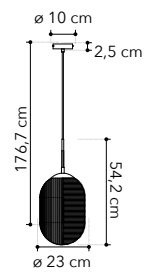

I-GREENWICH-C-S1 BCO
8031414874590
struttura cromo - chrome structure
vetro bianco - white glass

1xE27 LED