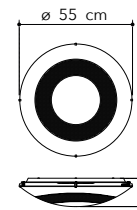

Diadema

Collezione in vetro decorato con graniglia cristallo

Collection in glass decorated with crystal sand