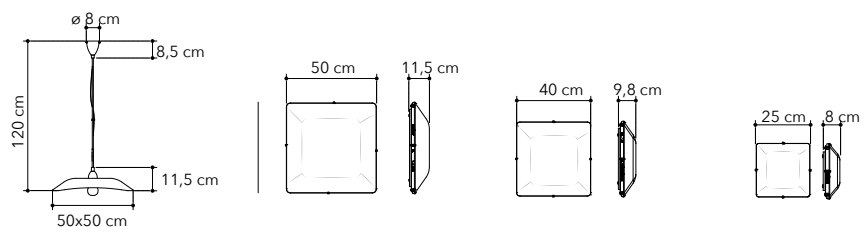

Osiride

Collezione in vetro bianco satinato *Satin white glass collection*

○○○

I-OSIRIDE-S50
8031414872756

1xE27

I-OSIRIDE-PL50
8031414872404

4xE27

I-OSIRIDE-PL40
8031414872398

3xE27

I-OSIRIDE-PL25
8031414872381

1xE27