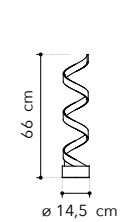

LED-HELIX-AP3C NER
8031414877546
LED 9W
720 Lm 3000K ●