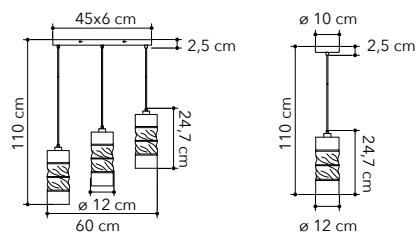

Jive

Collezione in vetro trasparente con bordi cromo fumè e pendenti in cristallo K9

Transparent glass collection with smoked chrome edges and K9 crystal pendants

○○○

I-JIVE/S3
8031438311255

3xE14

I-JIVE/S1
8031438301256

1xE14