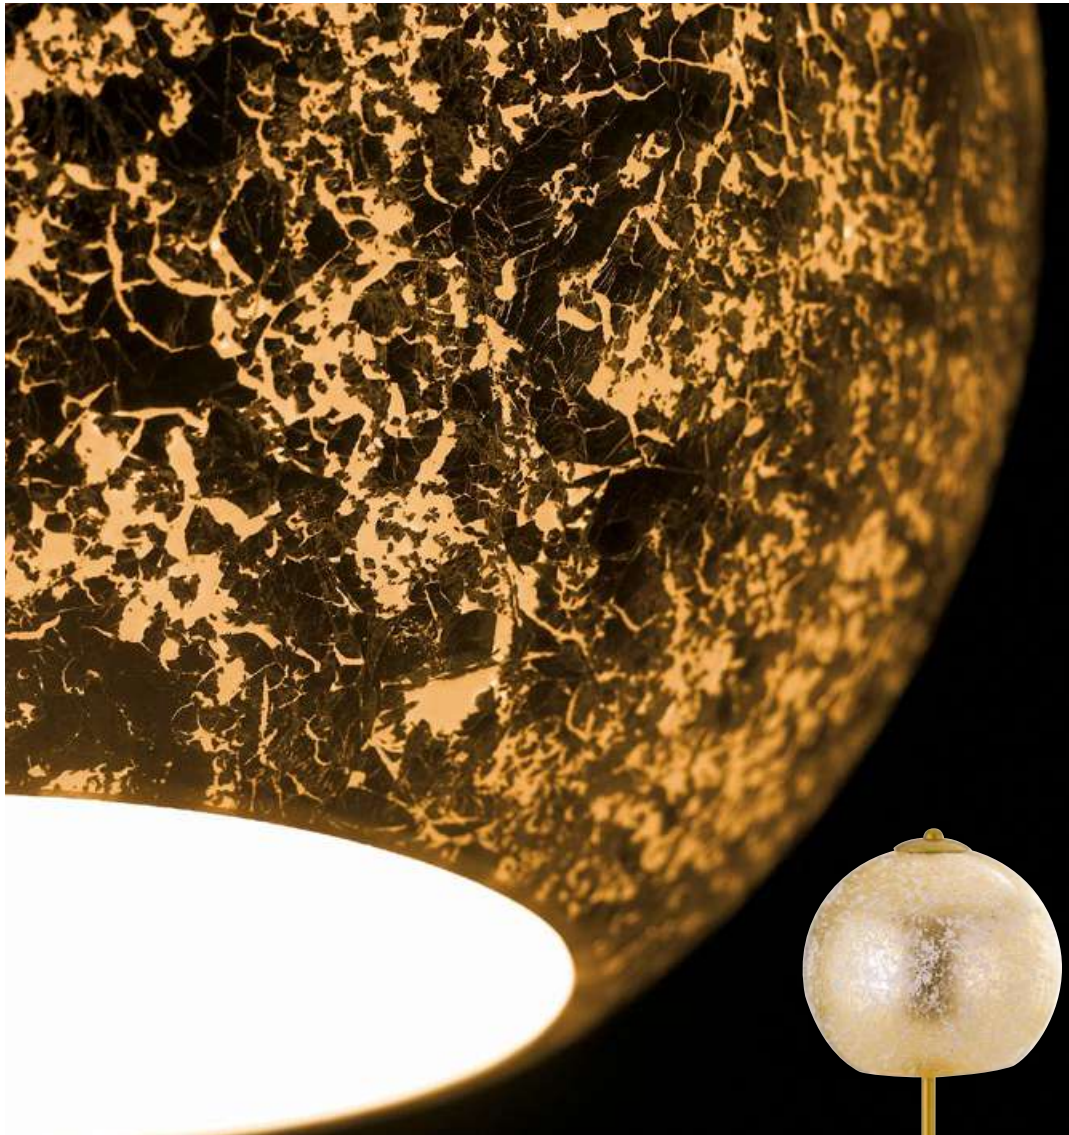

Vanity

Collezione in vetro decoro foglia oro con cavo in tessuto oro
Glass collection with gold leaf with gold fabric cable