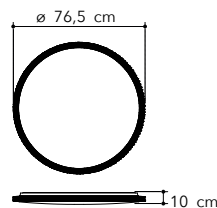

Plafoniera in acrilico effetto
polvere di stelle
cornice effetto diamantato

Acrylic ceiling lamp stardust
finish diamond edge effect

I-PIXEL-R77-INT
8031414875276
LED 66W
6600 Lm
Dimming
2700 6500K

I-PIXEL-R50-INT
8031414875269
LED 40W
4000 Lm
Dimming
2700 6500K

I-PIXEL-R40
8031414875252
LED 24W
2600 Lm
Dimming

I-PIXEL-R30
8031414875245
LED 18W
1700 Lm
Dimming