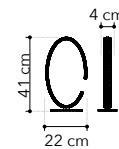

# Clarke

Collezione con struttura in alluminio nero gofrato con diffusore in silicone

Collection with aluminum structure in embossed black finish with silicon diffuser

**LED-CLARKE-S120C**  
8031414877744  
LED 110W  
6600 Lm 3000K ●