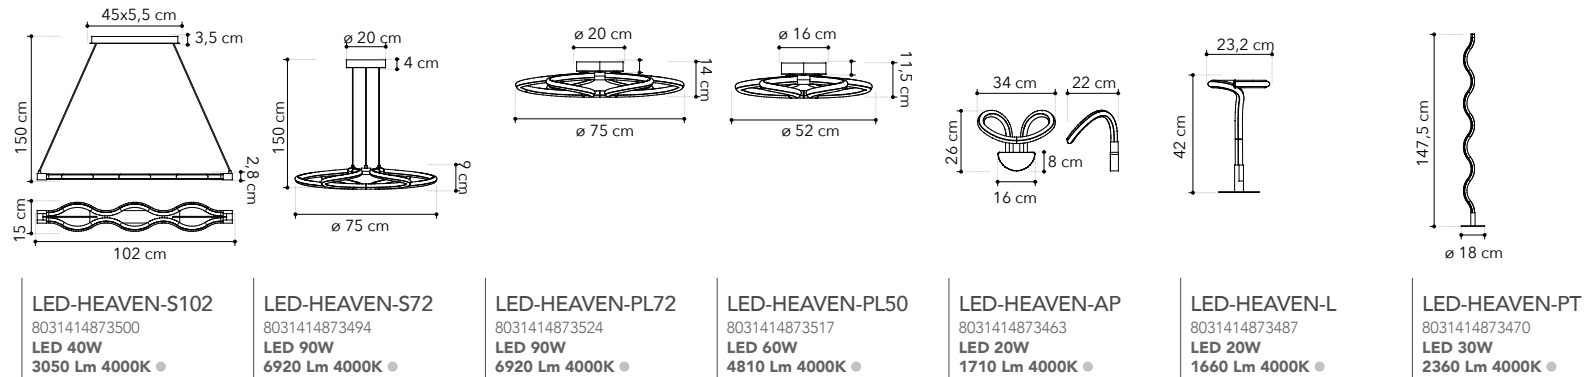

# Clarke

Collezione con struttura in alluminio nero gofrato con diffusore in silicone

Collection with aluminum structure in embossed black finish with silicon diffuser

**LED-CLARKE-S120C**  
8031414877744  
LED 110W  
6600 Lm 3000K ●