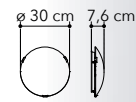

Eden

Collezione in vetro con deco-
ro foglia marrone

*Glass collection with brown
leaf decoration*

faneurope