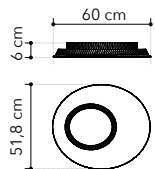

Collezione in vetro con decoro a rilievo bianco e applicazione in metallo cromato

Glass collection with white relief decoration and chrome metal ring