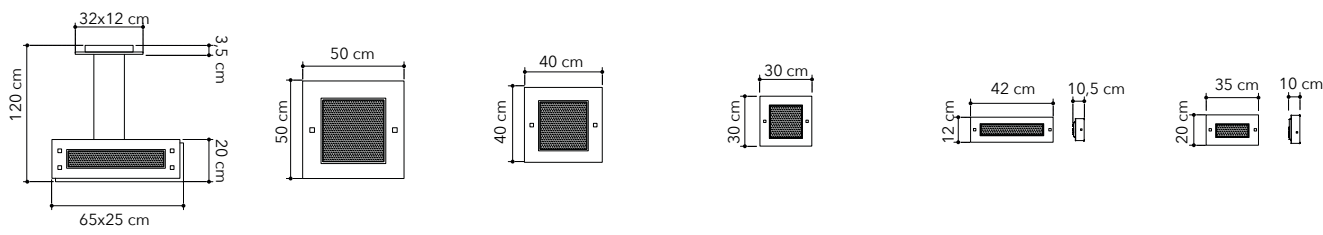

Trilogy

Collezione in vetro decorato con cristalli K9

Collection in glass decorated with K9 crystal

I-TRILOGY/S65
8031440352819
LED 40W
3200 Lm 4000K ●

I-TRILOGY/PL50
8031440352789
LED 46W
3680 Lm 4000K ●

I-TRILOGY/PL40
8031440352772
LED 28W
2240 Lm 4000K ●

I-TRILOGY/PL30
8031440352765
LED 18W
1440 Lm 4000K ●

I-TRILOGY/AP4512
8031440352802
LED 14W
1120 Lm 4000K ●

I-TRILOGY/AP3520
8031440352796
LED 16W
1280 Lm 4000K ●