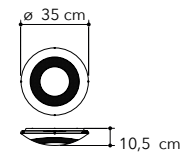

Diadema

Collezione in vetro decorato con graniglia cristallo

Collection in glass decorated with crystal sand