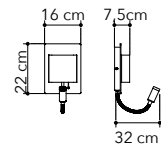

*Collection applique metal with shade in black and white*

**LED-POP-WB**  
8031440364164  
variante nero con paralume bianco  
*black finish with white shade*  
**LED 6+3W**  
**480+100 Lm 4000K** ●

**LED-WHAROL-WB**  
8031440364171  
variante nero con paralume bianco  
*black finish with white shade*  
**LED 6W**  
**480 Lm 4000K** ●