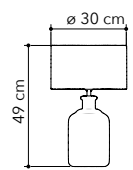

Woody

Collezione in ceramica e para-
lume in tessuto

Ceramic table lamp with fa-
bric shade

○○○

I-WOODY-XL
8031414872602

1xE27