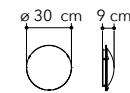

Luna

Collezione in vetro

Collection in glass

Selene

Collezione in vetro nuvolato
bianco

Collection in white cloud glass

I-SELENE/PL30
8031440353076
LED 12W
960 Lm 4000K ●

I-SELENE/AP
8031440353083
LED 12W
960 Lm 4000K ●

Neve

Collezione in vetro bianco sa-
tinato

Collection in satin white glass

LUNA/PL40
8031414861262
LED 24W
2200 Lm 4000K ●

LUNA/PL30
8031414861279
LED 16W
1400 Lm 4000K ●

LUNA/AP
8031414861255
LED 12W
960 Lm 4000K ●

I-NEVE/PL25R
8031440355506
LED 8W
640 Lm 4000K ●

I-NEVE/PL25Q
8031440355513
LED 8W
640 Lm 4000K ●