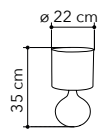

Pulsar

Collezione in ceramica e paralume in pvc

Ceramic table lamp with pvc shade

I-PULSAR/L 35 SILVER
8031422051099
variante silver - silver colour
I-PULSAR/L 35 ORO
8031422021092
variante oro - gold colour
1xE14