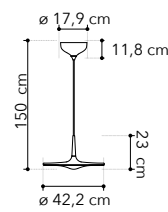

Ikon

LUCE
ambiente
Design®

Collezione con struttura in metallo cromo, filo in tessuto nero

Collection with chrome metal structure, black fabric cable

LED-IKON-S CR
8031440363112
LED 36W
2880 Lm 4000K ●
Dimmer 1-10V

LED-IKON-PT CR
8031440363068
LED 36W
2880 Lm 4000K ●