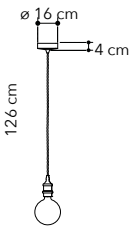

Vintage

Sospensione cavo in tessuto
portalampade in alluminio

Fabric pendent lamp with alu-
minium lamp holder

○○○

- I-VINTAGE-PD
  8031440312868
  variante bronzo - bronze colour
- I-VINTAGE-PD CR
  8031414864928
  variante cromo - chrome colour
- I-VINTAGE-PD NER
  8031414864935
  variante nera - black finish

1xE27