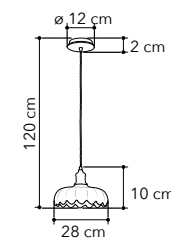

San Diego

Sospensione con vetro bianco con cavo intrecciato in tessuto marrone

White glass pendent lamp brown with twisted fabric cable

I-SANDIEGO-S20
8031440365222

1xE27