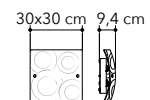

I-MIRO/PL30
8031432681194

2xE27

I-MIRO/AP
8031432691193

1xE27