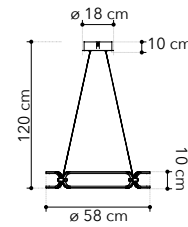

LED-INFINITY-PL60
8031414868841
LED 49W
4400 Lm 4000K ●

LED-INFINITY-S60
8031414869060
LED 49W
4400 Lm 4000K ●