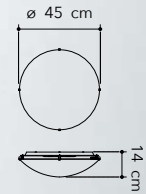

2700 6500K

I-CANOVA/PL45 BCO
8031414863884
variante bianco - white finish
LED 40W
2600-2700-2800 Lm

I-CANOVA/PL45 AMB
8031414863914
variante ambra - amber finish
LED 40W
2600-2700-2800 Lm