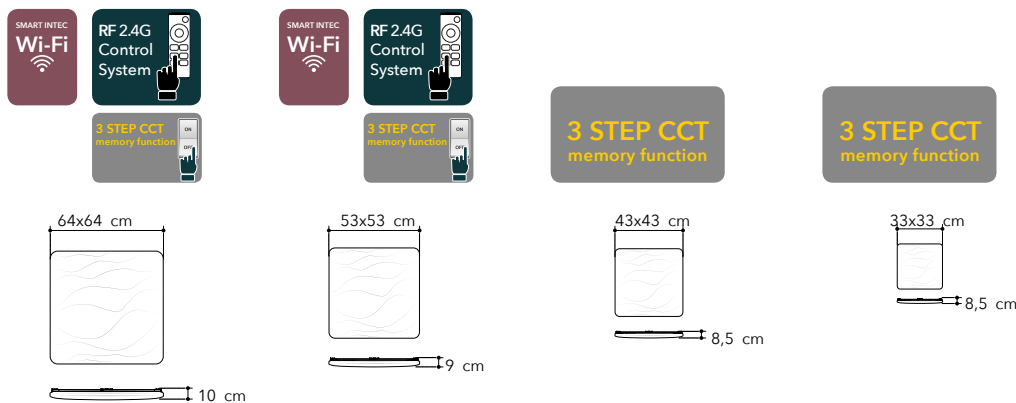

Plafoniera in acrilico effetto
polvere di stelle

Acrylic ceiling lamp stardust
finish

Plafoniera in acrilico effetto
polvere di stelle cornice effet-
to diamantato

Acrylic ceiling lamp stardust
finish diamond edge effect

I-WAVE-PL65-INT 8031414875207 LED 66W 6600 Lm	I-WAVE-PL53-INT 8031414875191 LED 40W 4000 Lm	I-WAVE-PL43 8031414875184 LED 24W 2600 Lm	I-WAVE-PL33 8031414875177 LED 18W 1700 Lm