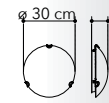

03/00712
8031414005734

1xE27