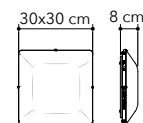

# Iside

Collezione in vetro diamantato e finiture cromo

Diamond glass collection with chrome finish

○○○

I-SIDE-S45  
8031437981251

1xE27

I-SIDE/PL40  
8031437061243

3xE27