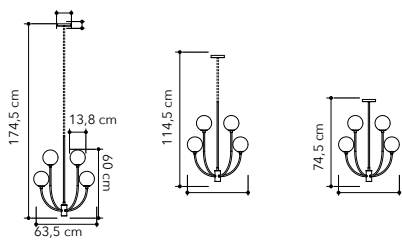

Themys

Collezione in metallo oro satinato diffusori vetro soffiato opale

Collection in satin gold metal with blow opal glass diffusers

○○○

I-THEMYS-U4
8031414870059
4xE14 LED