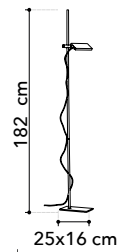

Book

Collezione in alluminio con diffusore orientabile nei colori silver o oro satinato

Alluminium collection with orientable diffuser in satin silver or gold colour

○○○

LED-BOOK-PL-GR
8031440359863
variante silver - silver colour
LED 2x17W
2600 Lm 3200K ●

LED-BOOK-AP-GR
8031440355698
variante silver - silver colour
LED 17W
1300 Lm 3200K ●

LED-BOOK-PT-GR
8031440355704
variante silver - silver colour
LED 17W
1300 Lm 3200K ●

LED-BOOK-PL-ORO
8031440359887
variante silver - silver colour
LED 2x17W
2600 Lm 3200K ●

LED-BOOK-AP-ORO
8031440359931
variante silver - silver colour
LED 17W
1300 Lm 3200K ●

LED-BOOK-PT-ORO
8031440359900
variante silver - silver colour
LED 17W
1300 Lm 3200K ●