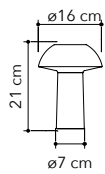

Mykes

Lampada da lavoro in policarbonato ricaricabile.

Work light in PC, rechargeable.