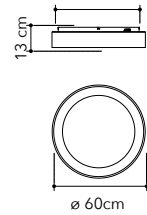

Noah

Collezione con struttura in alluminio bianco oro o nero gofrato con diffusore in silicone

Collection with aluminum structure in embossed white, gold or black finish with silicon diffuser

LED-NOAH-S60-NER
8031414886043
variante nera - black colour

LED-NOAH-S60-BCO
8031414886036
variante bianca - white colour

LED-NOAH-S60-ORO
8031414886050
variante oro - gold finish

LED 60W
6900 Lm

LED-NOAH-PL60-NER
8031414886012
variante nera - black colour

LED-NOAH-PL60-BCO
8031414885190
variante bianca - white colour

LED-NOAH-PL60-ORO
8031414886029
variante oro - gold finish

LED 60W
6900 Lm

LED-NOAH-PL45-NER
8031414885985
variante nera - black colour

LED-NOAH-PL45-BCO
8031414885978
variante bianca - white colour

LED-NOAH-PL45-ORO
8031414885992
variante oro - gold finish

LED 40W
4600 Lm

Selective color temperature

3000K 4000K 6000K

Interruttore interno per la personalizzazione dei Kelvin.
Internal switch for customization of Kelvin.