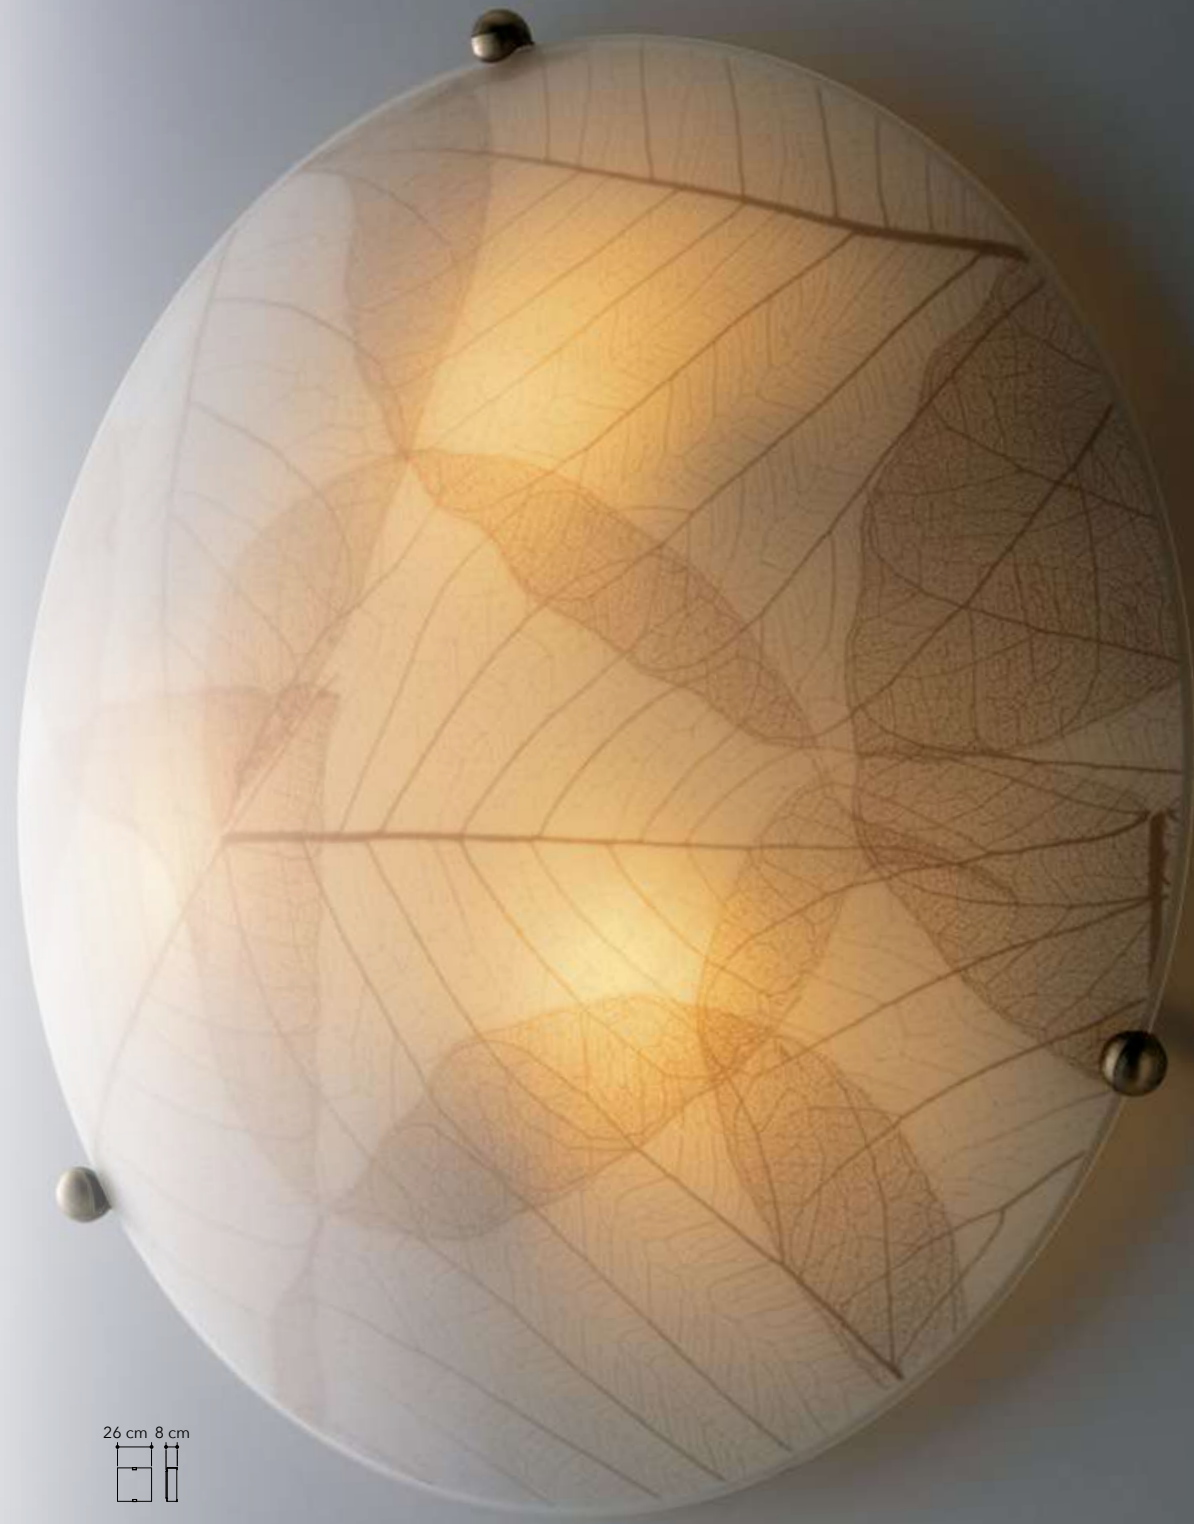

Eden

Collezione in vetro con deco-
ro foglia marrone

*Glass collection with brown
leaf decoration*

faneurope