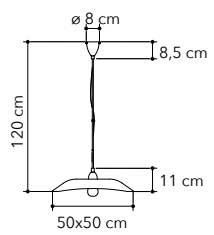

Iside

Collezione in vetro diamantato e finiture cromo

Diamond glass collection with chrome finish

○○○

I-SIDE-S45
8031437981251

1xE27