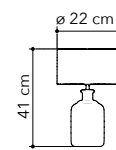

I-VIETRI-M
8031414872558
1xE27