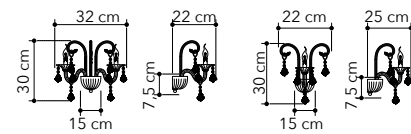

I-246/00800
8031414085460

2xE14

I-246/00700
8031414085453

2xE14

I-246/00300
8031414057191

1xE14