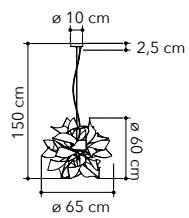

Bloom

Collezione in metallo con
diffusori fogliati in alluminio
bianco/silver

Collection with metal structu-
re and leaf diffuser in alumi-
nium white/silver

○○○

I-BLOOM-S6 BCO
8031440362566

6xG9

4xG9