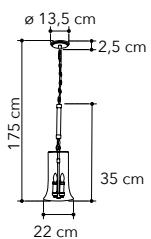

Charlot

Kora

Sospensione con vetro trasparente e portalampade finitura in corda

Clear glass pendent lamp with lampholder rope finish

Sospensione con vetro trasparente con cavo intrecciato in tessuto nero

Clear glass pendent lamp with black twisted fabric cable

I-CHARLOTS3
8031440312967

3xE14