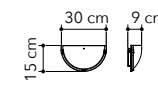

Duna

Collezione in vetro colore
bainco e tabacco

Glass collection white or to-
bacco color

32/04010
8031414023530
variante bianca - white colour

32/04310
8031414023561
variante tabacco - tobacco colour

3xE27

32/28201
8031414031399
variante bianca - white colour

32/29401
8031414031672
variante tabacco - tobacco colour

2xE27

32/28101
8031414031382
variante bianca - white colour

32/29301
8031414031665
variante tabacco - tobacco colour

1xE27

32/28401
8031414031412
variante bianca - white colour

32/29601
8031414031696
variante tabacco - tobacco colour

1xE27