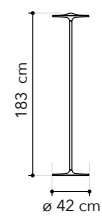

Ikon

LUCE
ambiente
Design®

Collezione con struttura in metallo cromo, filo in tessuto nero

Collection with chrome metal structure, black fabric cable

LED-IKON-S CR
8031440363112
LED 36W
2880 Lm 4000K ●
Dimmer 1-10V

LED-IKON-PT CR
8031440363068
LED 36W
2880 Lm 4000K ●