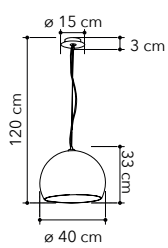

Vanity

Collezione in vetro decoro foglia argento con cavo in tessuto grigio

Glass collection with silver leaf with grey fabric cable

I-VANITY/S40 SIL
8031440356985

3xE27