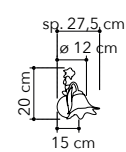

# Rose

Collezione in metallo decorato a mano e diffusori in vetro

Collection in hand decorated metal and glass diffuser

ROSE/5  
8031414083398  
5xE14

ROSE/3  
8031414083381  
3xE14

ROSE/PL2  
8031414083459  
2xE14