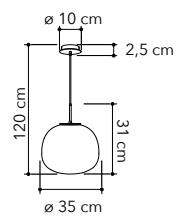

I-TOLOMEO-S39  
8031414869879

1xE27 LED

I-TOLOMEO-S31  
8031414869862

1xE27 LED