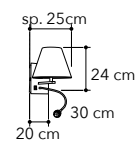

Helly

Applique in alluminio con diffusore in tessuto e luce LED da lettura.

Aluminium wall lamp with fabric diffuser and LED reading light

○○○

I-090111-5A
8031421131082
variante paralume plissettato bianco
white pleated lampshade variant

LED 3W
160 Lm 4500K ●
1xE14 ○

I-090111-5F
8031440311557
variante paralume marrone
brown lampshade variant

LED 3W
160 Lm 4500K ●
1xE14 ○

I-090111-5E
8031440051279
variante paralume bianco
white lampshade variant

LED 3W
160 Lm 4500K ●
1xE14 ○