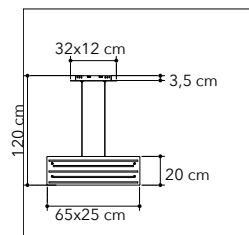

# Charme

Collezione in vetro decorato bianco con incisioni trasparenti.

Collection in white decorated glass with transparent engravings.

○○○

**I-CHARME/S65**  
8031414864553  
LED 50W  
3550-3650-3750 Lm

RF incluso-included