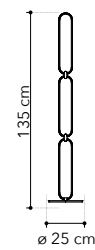

LED-INFINITY-PT
8031414868797
LED 30W
2700 Lm 4000K ●