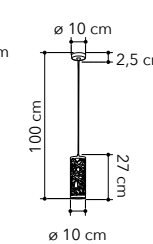

I-BATIK/S35
8031437411246
1xE27

I-BATIK/S10
8031437431244
1xE27