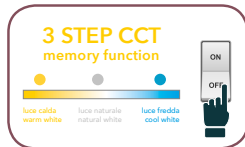

Plafoniera in acrilico effetto
polvere di stelle

Acrylic ceiling lamp stardust
finish

I-SPRING-PL80-INT
8031414875160
LED 66W
6600 Lm
Dimming
2700 6500K

I-SPRING-PL50-INT
8031414875153
LED 40W
3700 Lm
Dimming
2700 6500K

I-SPRING-PL40
8031414875146
LED 24W
2400 Lm
Dimming

I-SPRING-PL30
8031414875139
LED 18W
1500 Lm
Dimming