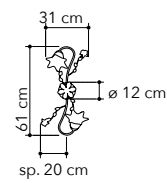

# Rose

Collezione in metallo decorato a mano e diffusori in vetro

Collection in hand decorated metal and glass diffuser

ROSE/5  
8031414083398  
5xE14

ROSE/3  
8031414083381  
3xE14

ROSE/PL2  
8031414083459  
2xE14