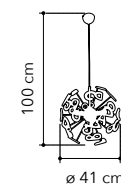

Letterine

Collezione in metallo e plastica
Collection in metal and plastic

Collection in metal and plastic