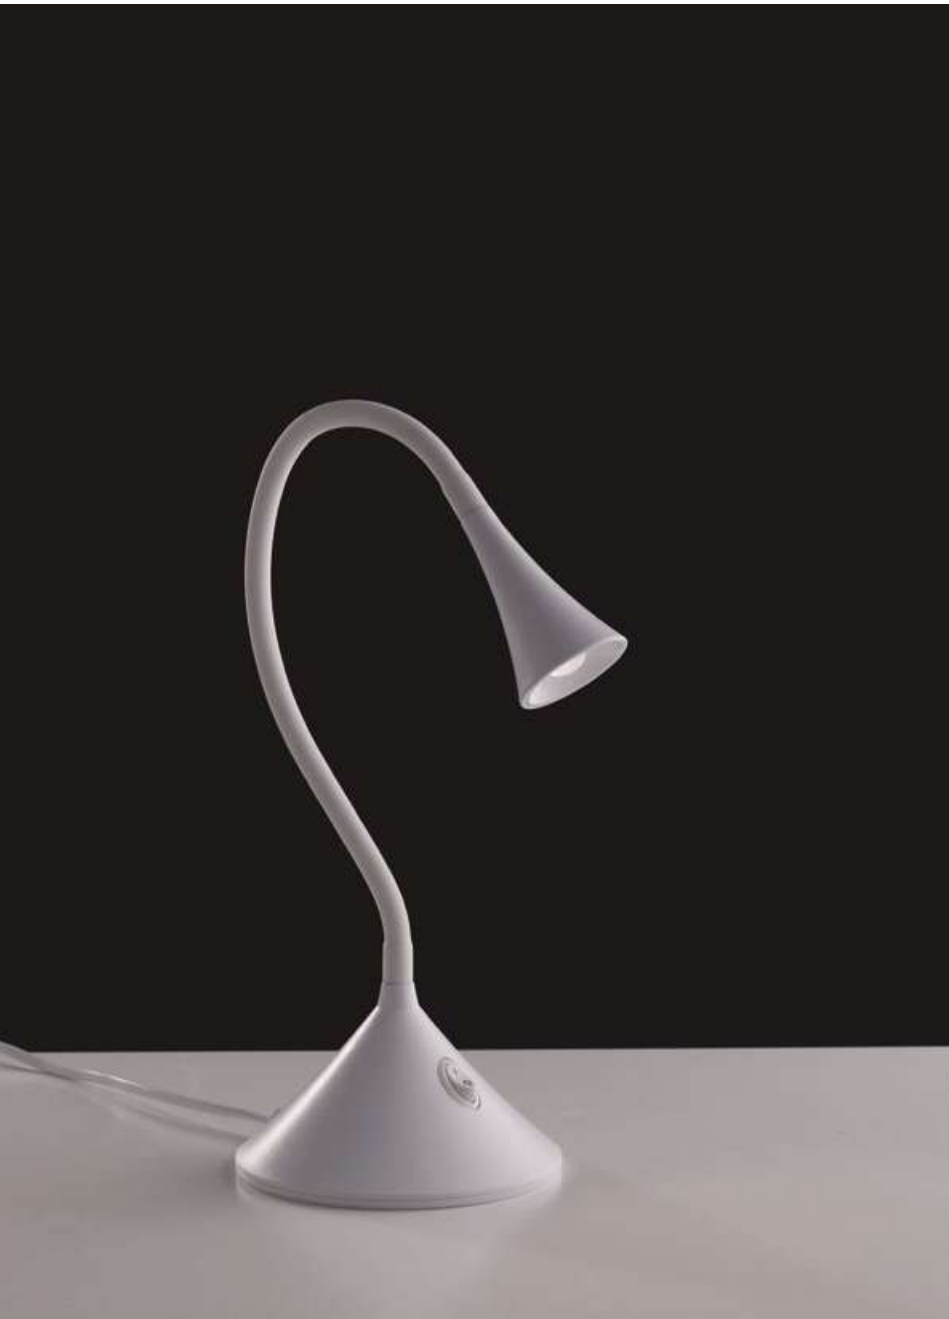

Newton

Lampada da lettura a LED in metallo rivestito da silicone.
Pratica base per utilizzo come applique.

LED reading lamp in metal with silicone cover. Practical base for wall lamp application use.

○○○