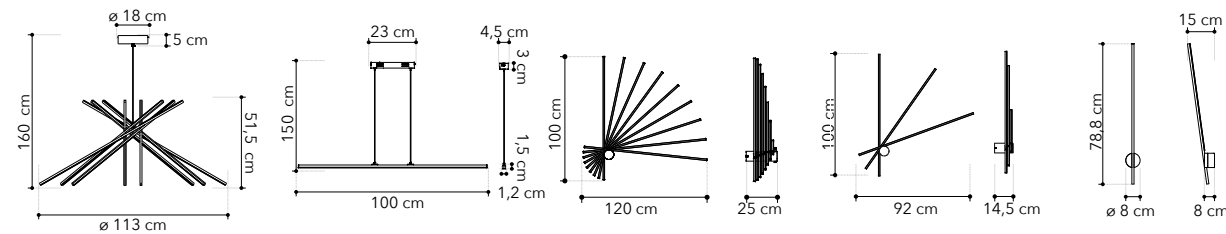

Shanghai

Collezione con struttura in alluminio colore nero goffrato, diffusore opale

Collection with aluminum structure in embossed black color, opal diffuser

LED-SHANGHAI-S8C NERO 8031414877461 LED 54W 2370 Lm 3000K ●	LED-SHANGHAI-S1C NERO 8031414877508 LED 29W 1700 Lm 3000K ●	LED-SHANGHAI-PL9C NERO 8031414877416 LED 66W 3860 Lm 3000K ●	LED-SHANGHAI-PL3C NERO 8031414877393 LED 27W 1790 Lm 3000K ●	LED-SHANGHAI-APC NERO 8031414877430 LED 10W 500 Lm 3000K ●
LED-SHANGHAI-S8 NERO 8031440361293 LED 54W 2370 Lm 4000K ●	LED-SHANGHAI-S1 NERO 8031414877454 LED 29W 1700 Lm 4000K ●	LED-SHANGHAI-PL9 NERO 8031414877119 LED 66W 3860 Lm 4000K ●	LED-SHANGHAI-PL3 NERO 8031414877096 LED 27W 1790 Lm 4000K ●	LED-SHANGHAI-AP NERO 8031440365550 LED 10W 500 Lm 4000K ●