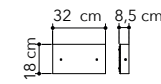

I-SELENE/PL30
8031440353076
LED 12W
960 Lm 4000K ●

I-SELENE/AP
8031440353083
LED 12W
960 Lm 4000K ●