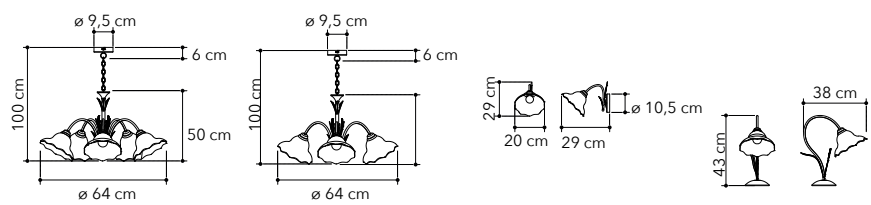

Byron

Collezione in metallo decorato a mano e diffusori in vetro tirato a mano

Collection in hand decorated metal and glass hand pulled diffuser

I-BYRON/5 RUG
8031440353045

5xE27

I-BYRON/3 RUG
8031440353038

3xE27

I-BYRON/AP RUG
8031440353052

1xE27

I-BYRON/L RUG
8031440353069

1xE27