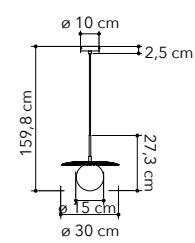

I-CHAPLIN-S30 NER
8031414874453

1xG9 LED