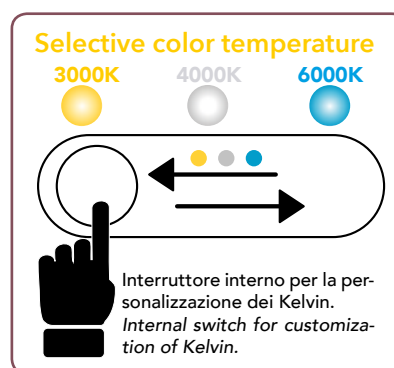

# Ibis

LUCE ambiente Design®

Piantana in metallo e paralume in tessuto

Metal floor lamp with fabric shade

I-IBIS-PT NERO

8031414877362

variante nera - black colour

I-IBIS-PT BCO