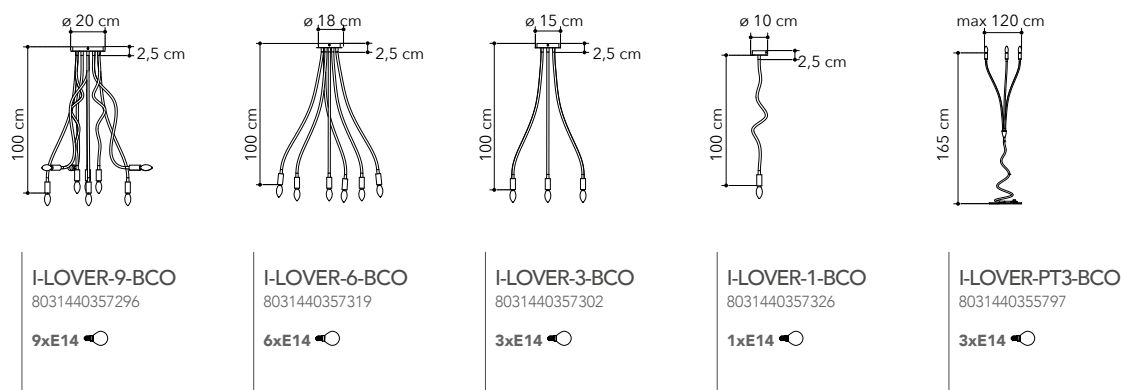

Lover

Collezione in metallo flessibile
rivestito in silicone bianco

Collection in flexible metal co-
vered by white silicone

○○○