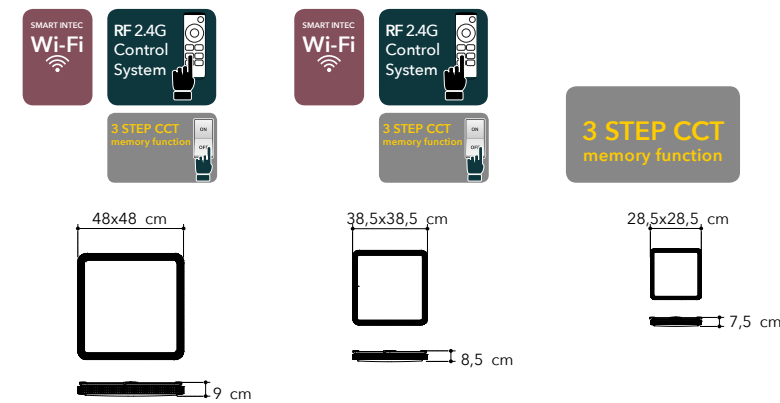

I-PIXEL-Q50-INT 8031414875238 LED 40W 3800 Lm	I-PIXEL-Q40 8031414875221 LED 24W 2400 Lm	I-PIXEL-Q30 8031414875214 LED 18W 1500 Lm