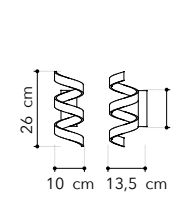

LED-HELIX-PL4C NER
8031414877584
LED 20W
1600 Lm 3000K ●