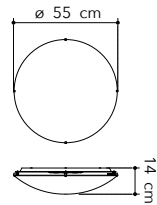

Canova

Collezione in vetro decorato
marmo lucido ambra o bianco

Glass collection in amber or
white shine marble decoration

○○○

2700 6500K

I-CANOVA/PL55 BCO
8031414863891
variante bianco - white finish
LED 60W
4300-4400-4500 Lm

I-CANOVA/PL55 AMB
8031414863921
variante ambra - amber finish
LED 60W
4300-4400-4500 Lm

2700 6500K

I-CANOVA/PL45 BCO
8031414863884
variante bianco - white finish
LED 40W
2600-2700-2800 Lm

I-CANOVA/PL45 AMB
8031414863914
variante ambra - amber finish
LED 40W
2600-2700-2800 Lm

10% 50% 30%

I-CANOVA/PL35 BCO
8031414863877
variante bianco - white finish
LED 28W
2100 Lm 4000K ●

I-CANOVA/PL35 AMB
8031414863907
variante ambra - amber finish
LED 28W
2100 Lm 4000K ●