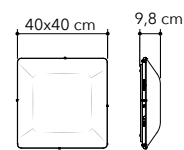

# Iside

Collezione in vetro diamantato e finiture cromo

Diamond glass collection with chrome finish

○○○

I-SIDE-S45  
8031437981251

1xE27

I-SIDE/PL40  
8031437061243

3xE27