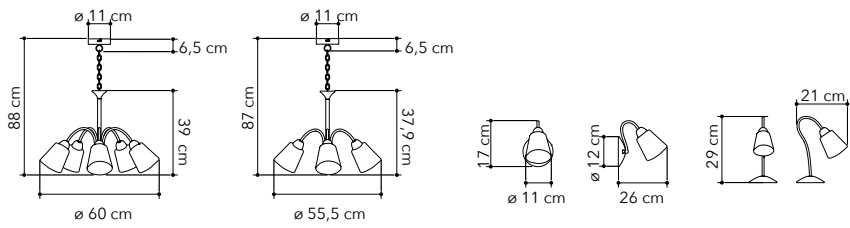

1162

faneurope

Collezione in metallo finitura
nickel e diffusori in vetro so-
fiato bianco acidato

Metal collection nickel finish
with acid white blow glass
diffuser

I-1162/5 NIK
8031414088942
variante nichel - nickel finish
I-1162/5 ORO
8031414089116
variante oro - gold finish
5xE14

I-1162/3 NIK
8031414088959
variante nichel - nickel finish
I-1162/3 ORO
8031414089109
variante oro - gold finish
3xE14

I-1162/AP NIK
8031414088973
variante nichel - nickel finish
I-1162/AP ORO
8031414089093
variante oro - gold finish
1xE14

I-1162/L NIK
8031414088966
variante nichel - nickel finish
I-1162/L ORO
8031414089086
variante oro - gold finish
1xE14