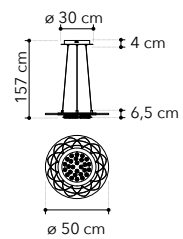

Himalaya

Collezione in metallo bianco
matto, diffusore lastra in acrilico
trasparente e satinato

Collection in metal white
matt color, satin and transpa-
rent acrylic diffuser

○○○

LED-HIMALAYA-S50
8031440365413
LED 42W
3360 Lm 4000K ●