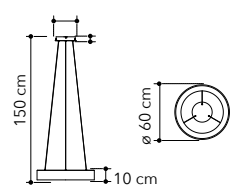

Noah

Collezione con struttura in alluminio bianco oro o nero gofrato con diffusore in silicone

Collection with aluminum structure in embossed white, gold or black finish with silicon diffuser

LED-NOAH-S60-NER
8031414886043
variante nera - black colour

LED-NOAH-S60-BCO
8031414886036
variante bianca - white colour

LED-NOAH-S60-ORO
8031414886050
variante oro - gold finish

LED 60W
6900 Lm

LED-NOAH-PL60-NER
8031414886012
variante nera - black colour

LED-NOAH-PL60-BCO
8031414885190
variante bianca - white colour

LED-NOAH-PL60-ORO
8031414886029
variante oro - gold finish

LED 60W
6900 Lm

LED-NOAH-PL45-NER
8031414885985
variante nera - black colour

LED-NOAH-PL45-BCO
8031414885978
variante bianca - white colour

LED-NOAH-PL45-ORO
8031414885992
variante oro - gold finish

LED 40W
4600 Lm

Selective color temperature

3000K 4000K 6000K

Interruttore interno per la personalizzazione dei Kelvin.
Internal switch for customization of Kelvin.