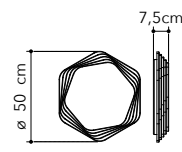

Psyche

Plafoniera in acrilico effetto
polvere di stelle

Acrylic ceiling lamp stardust
finish

○○○