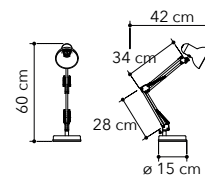

Architetto

Lampada da lettura con braccio e diffusore orientabile in metallo basi incluse da appoggio, fissaggio su tavolo.

Metal reading lamp with orientable arm and diffuser in metal bases included by desk base, clamp mount.