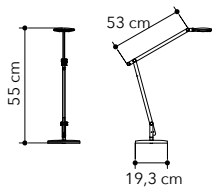

Locke

Lampada da lavoro con testa e braccio orientabili basi inclusive da appoggio, fissaggio su tavolo o applique

Work light in metal with orientable arm and diffuser inclusive of desk base, clamp or wall mount

LEDT-LOCKE-WHITE
8031440362603
variante bianca - white colour
LED 6W
500 Lm 4000K ●

LEDT-LOCKE-GREY
8031440358217
variante grigia - grey colour
LED 6W
500 Lm 4000K ●