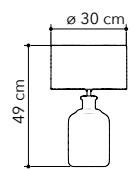

Collezione in ceramica e paralume in tessuto

Ceramic table lamp with fabric shade

○○○

I-VIETRI-XL
8031414872565
1xE27