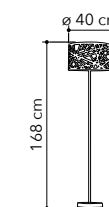

I-BATIK/L
8031437451242
1xE14

I-BATIK/PT
8031437421245
1xE27