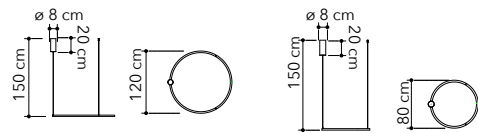

Hope

Collezione con struttura in alluminio bianco oro o nero gofrato con diffusore in silicone

Collection with aluminum structure in embossed white, gold or black finish with silicon diffuser