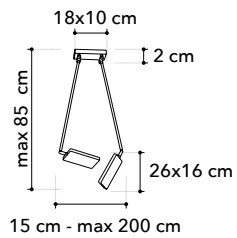

Book

Collezione in alluminio con diffusore orientabile nei colori silver o oro satinato

Alluminium collection with orientable diffuser in satin silver or gold colour

○○○

LED-BOOK-PL-GR
8031440359863
variante silver - silver colour
LED 2x17W
2600 Lm 3200K ●

LED-BOOK-AP-GR
8031440355698
variante silver - silver colour
LED 17W
1300 Lm 3200K ●

LED-BOOK-PT-GR
8031440355704
variante silver - silver colour
LED 17W
1300 Lm 3200K ●

LED-BOOK-PL-ORO
8031440359887
variante silver - silver colour
LED 2x17W
2600 Lm 3200K ●

LED-BOOK-AP-ORO
8031440359931
variante silver - silver colour
LED 17W
1300 Lm 3200K ●

LED-BOOK-PT-ORO
8031440359900
variante silver - silver colour
LED 17W
1300 Lm 3200K ●