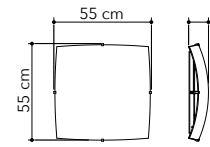

# Charme

Collezione in vetro decorato bianco con incisioni trasparenti.

Collection in white decorated glass with transparent engravings.

○○○

**I-CHARME/S65**  
8031414864553  
LED 50W  
3550-3650-3750 Lm

RF incluso-included