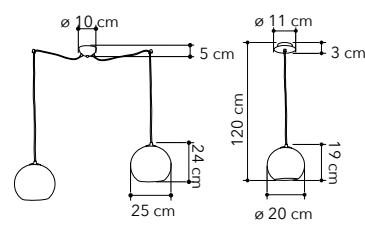

1xE27

I-VANITY/S2 SIL  
8031440356923

2xE27

cavo regolabile  
adjustable cable  
2x120 cm

I-VANITY/S20 SIL  
8031440357029

1xE27

I-VANITY/AP SIL  
8031440356947

2xE14