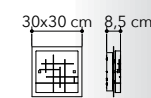

Musa

Collezione in vetro con decori tortora

Collection in glass with dove grey decor

○○○

I-MUSA/PL40
8031436181232

2xE27

I-MUSA/PL30
8031436211236

2xE27

I-MUSA/AP
8031436201237

1xE27