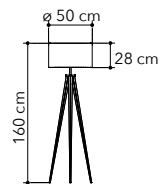

# Ibis

LUCE ambiente Design®

Piantana in metallo e paralume in tessuto

Metal floor lamp with fabric shade

I-IBIS-PT NERO

8031414877362

variante nera - black colour

I-IBIS-PT BCO