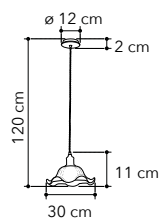

Kansas

Sospensione con vetro trasparente con cavo intrecciato in tessuto marrone

Clear glass pendent lamp brown with twisted fabric cable

I-KANSAS-S30
8031440365239

1xE27