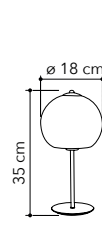

1xE27

I-VANITY/S2 SIL  
8031440356923

2xE27

cavo regolabile  
adjustable cable  
2x120 cm

I-VANITY/S20 SIL  
8031440357029

1xE27

I-VANITY/AP SIL  
8031440356947

2xE14