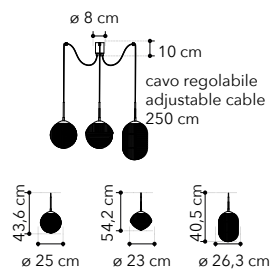

Greenwich

Collezione in vetro con linee meridiane a rilievo colori acquamarina, bianco, fumè e ambra

Glass collection with sundial line relief, in seablue, white, smoky and amber colour

I-GREENWICH-S4
8031414874606
struttura cromo - chrome structure
vetri acaquamarina - bianco - fumè
- ambra
glass seablue - white - smoky -
amber

4xE27 LED