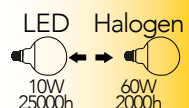

Codice	EAN	Watt	CRI	Lumen	Angolo	K	Durata	Inner	Master	Prezzo
SMART-E27G95-RGBCCT	8031414872664	10W	80	800	200°		25000h	5	20	€ 30,60