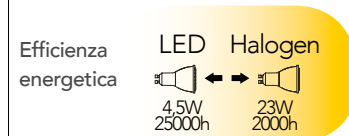

Codice	EAN	Watt	CRI	Lumen	Angolo	K	Durata	Inner	Master	Prezzo
SMART-GU10-CCT	8031414867639	4,5W	80	300	120°		25000h	10	50	€ 16,20

Lampada LED SMART
4,5W 230V