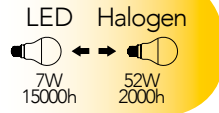

Codice	EAN	Watt	CRI	Lumen	Angolo	K	Durata	Inner	Master	Prezzo
GENIUS-E27-CCT	8031414870714	7W	80	680	300°		15000h	10	100	€ 16,40

Lampada LED SMART
7W 230V