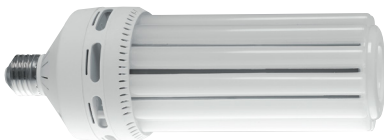

Lampada LED
E40 LOWBAY 55W 230V

Misure
dimensioni in mm