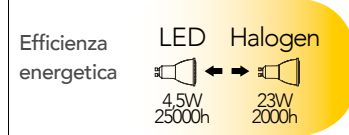

Lampada LED SMART
4,5W 230V

2700K 4000K 6500K