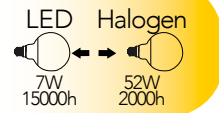

Codice	EAN	Watt	CRI	Lumen	Angolo	K	Durata	Inner	Master	Prezzo
GENIUS-E27G95-CCT	8031414870141	7W	80	680	300°		15000h	1	20	€ 17,80

Lampada LED SMART
7W 230V