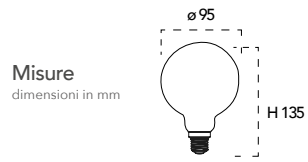

Attacco

Efficienza
energetica