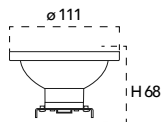

Lampada LED
AR111 14W 12V AC/DC

Misure
dimensioni in mm

Attacco