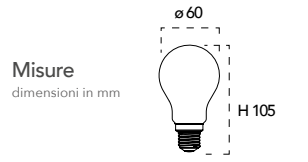

Lampada LED SMART
7W 230V

Dimming

Attacco

Efficienza
energetica