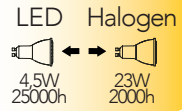

Efficienza
energetica