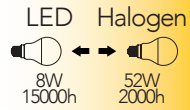

Codice	EAN	Watt	Cri	Lumen	Angolo	K	Durata	Inner	Master	Prezzo
GENIUS-E27-CCT	8031414870714	8W	80	680	300°		15000h	10	40	€ 17,35

Lampada LED SMART classe **A+**
8W 230V