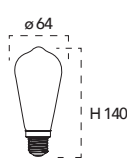

Lampada LED classe
40W 230V

Attacco