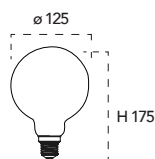

Lampada LED classe
40W 230V

Misure
dimensioni in mm

Attacco