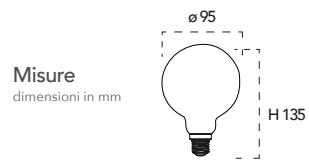

Attacco

Efficienza
energetica