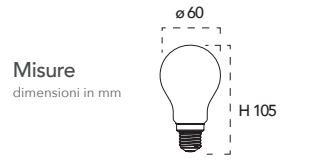

Lampada LED SMART classe **A+**
8W 230V

Dimming

Attacco

Efficienza
energetica