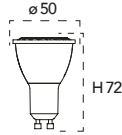

Misure
dimensioni in mm