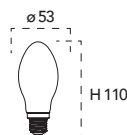

Lampada LED classe
40W 230V

Attacco