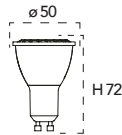

Misure
dimensioni in mm