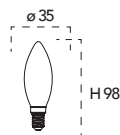

DOWNLOAD ON

Good solution for your Smart life!

iOS

Android

Lampada LED classe
25W 230V

Misure
dimensioni in mm

Attacco

Codice	EAN	Watt	Cri	Lumen	Angolo	K	Durata	Inner	Master	Prezzo
I-JOULE-E14-25W-C35	8031440313018	25W	--	90	360°	2700	3000h	1	200	€ 1,65