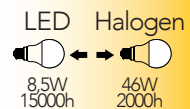

Lampada LED classe **A+**
E27 8,5W 230V

Misure
dimensioni in mm

Attacco

Efficienza
energetica

RADIOCOMANDO INCLUSO

Dimming

Adjustable white

ON OFF OFF