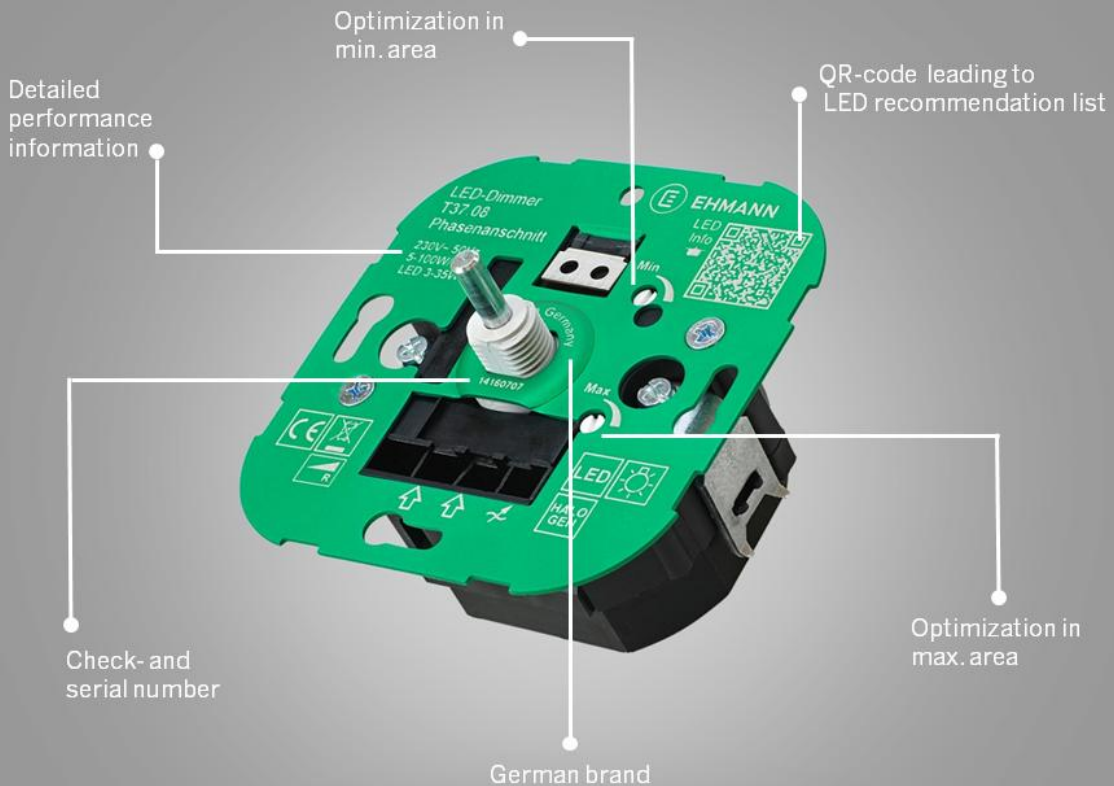

EHMANN

LED flush-mounted dimmers

Green works!

Electronic LED leading-edge dimmer

T37.08

- > LED 3-35 W | 5-100 W/VA
- > Microprocessor-controlled
- > SILENT TECHNOLOGY – Operates utterly quiet
- > Optimization possible in min. and max. area
- > Multi-LED dimmer

LED leading-edge dimmer

T39.07

- > LED 3-35 W | 7-110 W/VA
- > Optimization possible in min. area
- > Especially suitable for retrofit LEDs

T39.08

- > LED 3-85 W | 20-250 W/VA
- > Optimization possible in min. area
- > Especially suitable for retrofit LEDs

T42.07

- > LED 2x 5-40 W | 2x 15-110 W/VA
- > Double-dimmer to dim two illuminants in a space saving way
- > Available in different versions

EHMANN

LED trailing-edge dimmer

T46.03

- > LED 3-50 W | 15-150 W/VA
- > SILENT TECHNOLOGY
 - Operates utterly quiet
- > Optimization possible in max. area
- > Especially suitable for LED driver

T46.08

- > LED 5-150 W | 15-450 W/VA
- > SILENT TECHNOLOGY
 - Operates utterly quiet
- > Optimization possible in min. and max. area
- > Especially suitable for LED driver

Electronic potentiometer

T73

- > 1-10V signal transmitter
- > Rated power max. 40 mA
- > Switch 10 A
- > Optimization possible in min. area