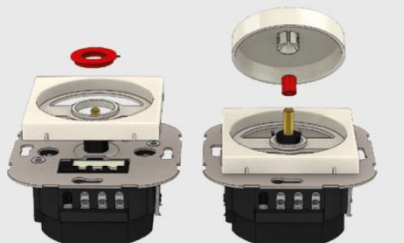

Compatible with switch ranges from Busch Jäger, GIRA, Jung etc.

Gira

Berker

Busch-Jäger

+

Jung

+

Adapter parts (red) for switch ranges from Busch-Jäger and Jung are included in all EHMANN dimmers