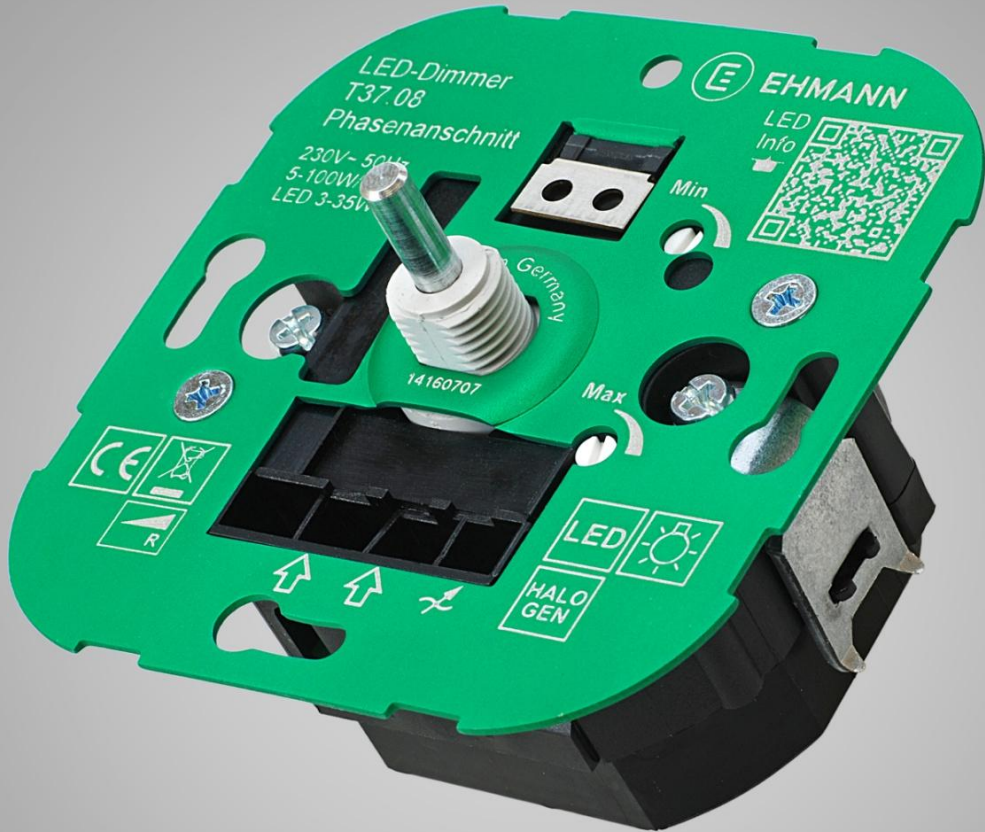

EHMANN

LED flush-mounted dimmers

Green works!

Electronic LED leading-edge dimmer

T37.08

- > LED 3-35 W | 5-100 W/VA
- > Microprocessor-controlled
- > SILENT TECHNOLOGY – Operates utterly quiet
- > Optimization possible in min. and max. area
- > Multi-LED dimmer

LED leading-edge dimmer

T39.07

- > LED 3-35 W | 7-110 W/VA
- > Optimization possible in min. area
- > Especially suitable for retrofit LEDs

T39.08

- > LED 3-85 W | 20-250 W/VA
- > Optimization possible in min. area
- > Especially suitable for retrofit LEDs

T42.07

- > LED 2x 5-40 W | 2x 15-110 W/VA
- > Double-dimmer to dim two illuminants in a space saving way
- > Available in different versions

EHMANN

LED trailing-edge dimmer

T46.03

- > LED 3-50 W | 15-150 W/VA
- > SILENT TECHNOLOGY
 - Operates utterly quiet
- > Optimization possible in max. area
- > Especially suitable for LED driver

T46.08

- > LED 5-150 W | 15-450 W/VA
- > SILENT TECHNOLOGY
 - Operates utterly quiet
- > Optimization possible in min. and max. area
- > Especially suitable for LED driver

Electronic potentiometer

T73

- > 1-10V signal transmitter
- > Rated power max. 40 mA
- > Switch 10 A
- > Optimization possible in min. area