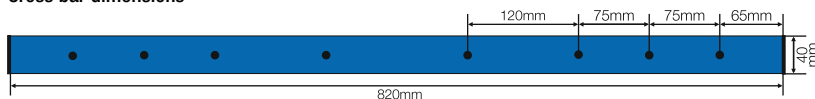

Cross bar dimensions