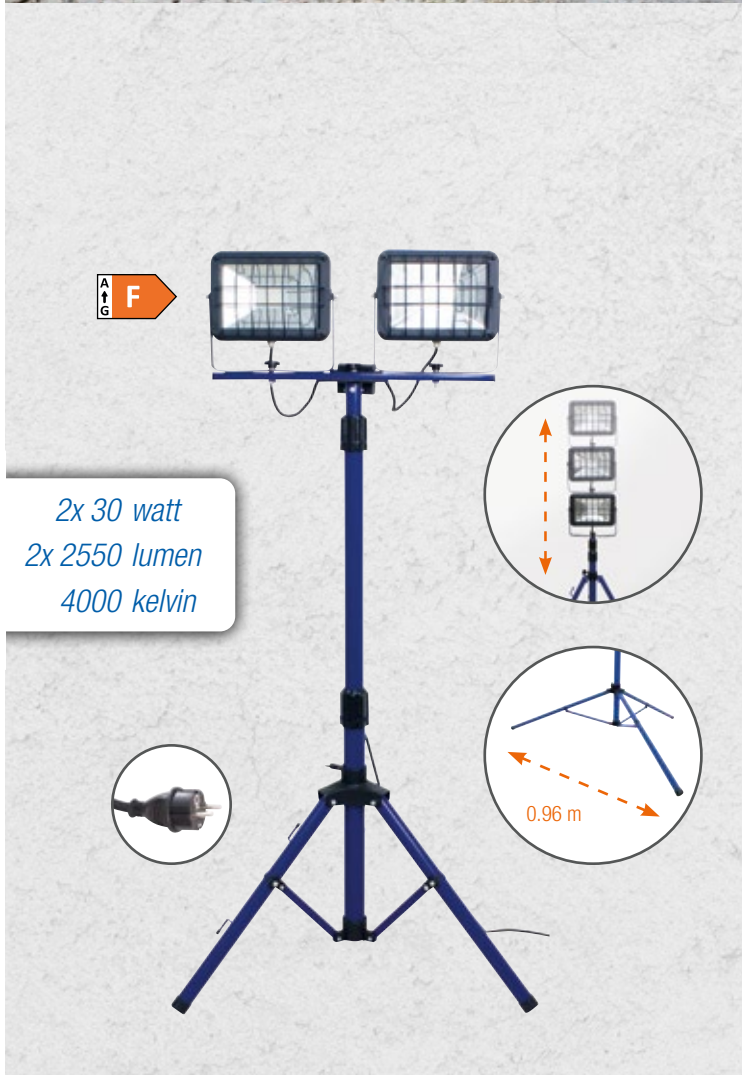

Slimline 30 W LED floodlight with tripod

- Specially developed **ORIGINAL SAMSUNG SMD LED**: Nominal lifetime of over 50000 hours (85 lm/W)
- Colour rendering index: CRI > 80
- Reinforced die-cast aluminium housing in a modern design
- Robust protective grille
- 5 m rubber power cable H05RN-F 3G1.0 with shock-proof plug
- LED beam angle: 120°
- Maximum height: 1.6 m
- Optionally available with robust case for simple, secure transportation
- Input voltage/frequency: 230 V / 50 - 60 Hz
- Tested in accordance with DIN EN 60598-1
- IP65: dust-tight and jet-water-proof

Model	Luminous flux	Colour temperature	EAN	Art. no.
30 watt	Approx. 2550 lumen	4000 K (neutral white)	4011160464034	46403