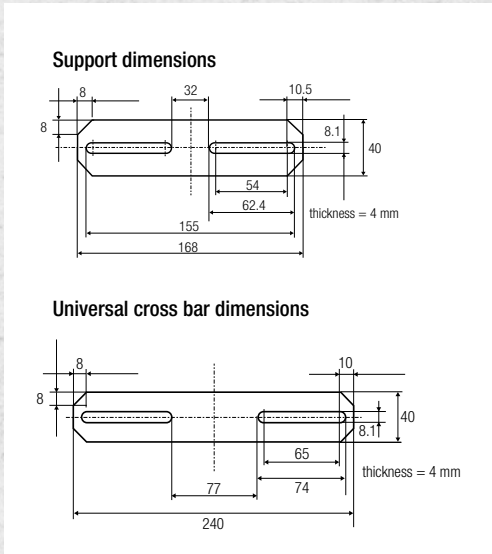

Professional tripod XXL
with cross bar
Art. no. 46758

Professional tripod XXL
with cross bar and DIN spigot
Art. no. 46758

Professional tripod XXL with cross bar

- High processing quality
- Powder-coated iron tube frame with 5 tube elements and adjusting screws
- Tripod with DIN spigot and 820 mm long cross bar with DIN support to ensure quick assembly and quick securing of the working lamps onto tripod
- Legs include foot cones for very good stability
- Includes 3 safety cords with snap hook and 3 ground spirals for stability
- Max. 40 kg load capacity

Height adjustable	EAN	Art. no.
from 1.3 m to 4.6 m	4011160467585	46758

Cross bar dimensions

3 safety cords with snap hook and ground spirals included in delivery.

Professional tripod with universal cross bar