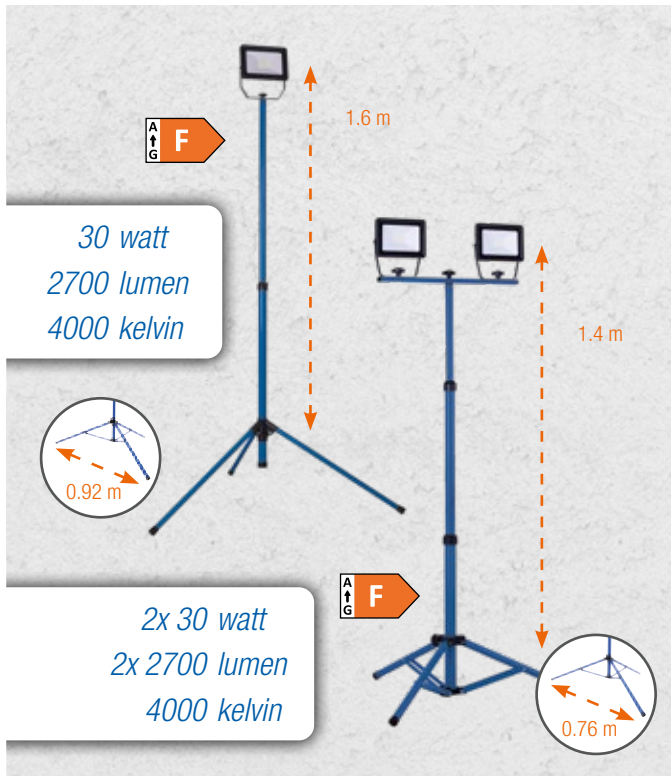

Optiline mobile LED working lamps with tripod

- LEDs with a nominal lifetime of over 40000 hours (90 lm/W)
- Colour rendering index: CRI > 80
- LED beam angle: 100°
- Slimline die-cast aluminium housing with swivelling and lockable fastening material
- Powder-coated tripod, height-adjustable, collapsible
- 3 m rubber power cable H05RN-F 3G1.0 with shock-proof plug
- Input voltage/frequency: 220-240 V / 50 Hz
- Tested in accordance with DIN EN 60598-1
- IP65: dust-tight and jet-water-proof

Model	Luminous flux	Height adjustable	EAN	Art. no.
30 watt	Approx. 2700 lumen	from 0.73 m to 1.6 m	4011160463501	46350
2x 30 watt	Approx. 2 x 2700 lumen	from 0.63 m to 1.4 m	4011160463518	46351