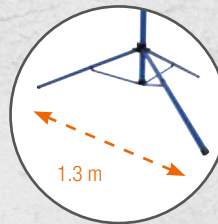

2x 30 watt
2x 3250 lumen
4000 kelvin

1.6 m

Optiline LED floodlight with tripod

- Extremely long-lasting LEDs: Nominal lifetime of over 40000 hours (108 lm/W)
- Colour rendering index: CRI > 80
- LED beam angle: 100°
- Robust, powder-coated tripod, collapsible
- Span of tripod: 1.3 m
- Height adjustable from 1.2 m to 1.6 m including floodlight
- Extremely slimline floodlight housing made of special plastic
- With polycarbonate diffuser plate
- Swivelling and lockable holder
- With 3 m rubber power cable H05RN-F 3G1.0 with shock-proof plug
- Input voltage/frequency: 220-240 V / 50 Hz
- IP54: protected against dust and splash-proof

Model	Luminous flux	Colour temperature	EAN	Art. no.
2x30 watt	2x 3250 lumen	4000 K (neutral white)	4011160463471	46347