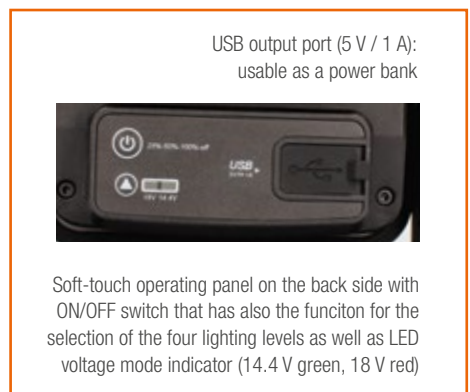

Model	Luminous flux	Colour temperature	Type	for use with 14.4 V or 18 V batteries from	EAN	Art. no.
20 watt	Approx. 2600 lumen	4000 K (neutral white)	A1	BOSCH Professional, MAKITA, PANASONIC, WÜRTH and HIKOKI	4011160464508	46450
20 watt	Approx. 2600 lumen	4000 K (neutral white)	A2	DEWALT, MILWAUKEE, METABO and FISCHER	4011160464515	46451