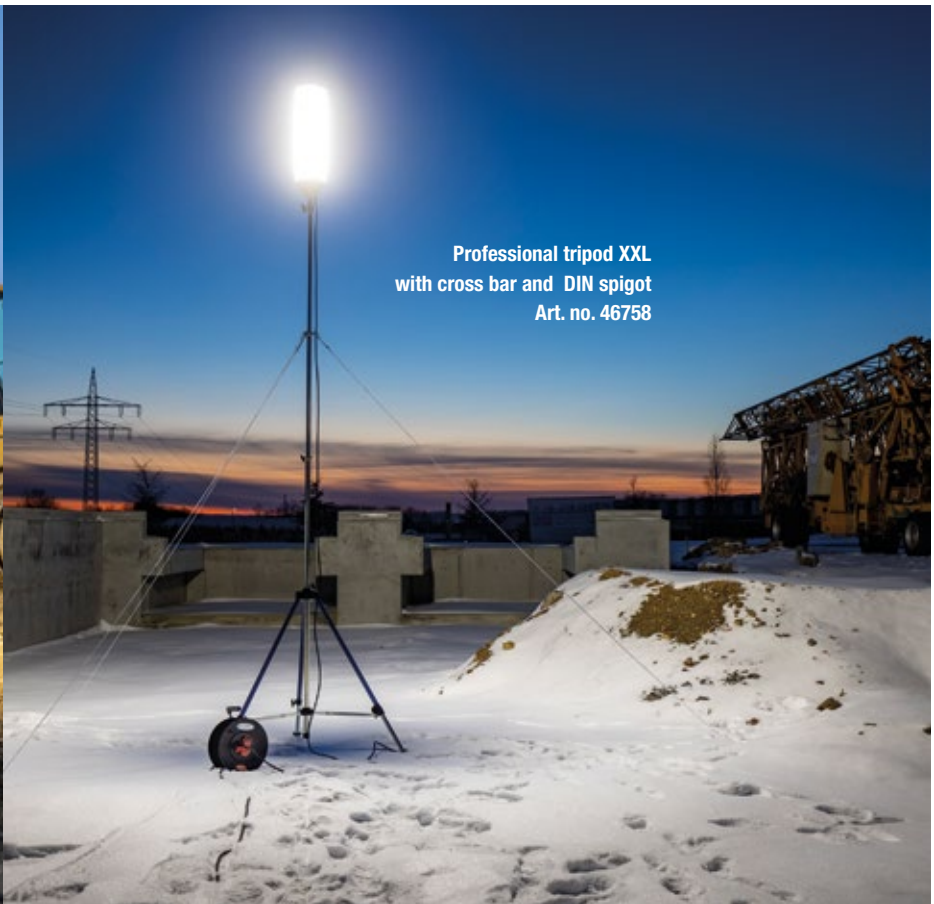

Professional tripod XXL
with cross bar and DIN spigot
Art. no. 46758

Professional tripod XXL with cross bar

- High processing quality
- Powder-coated iron tube frame with 5 tube elements and adjusting screws
- Tripod with DIN spigot and 820 mm long cross bar with DIN support to ensure quick assembly and quick securing of the working lamps onto tripod
- Legs include foot cones for very good stability
- Includes 3 safety cords with snap hook and 3 ground spirals for stability
- Max. 40 kg load capacity

Height adjustable	EAN	Art. no.
from 1.3 m to 4.6 m	4011160467585	46758

Cross bar dimensions

3 safety cords with snap hook and ground spirals included in delivery.