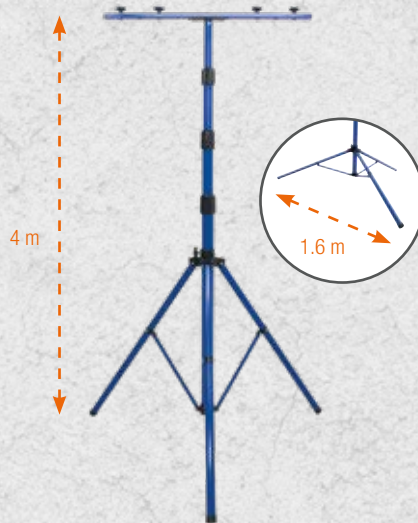

DIN pin adapter (optional)

- Adapter plate, including galvanised DIN pin (to DIN 14640) for attachment to tripod
- Adapter plate hole spacing 100 mm
- Adapter plate dimensions: 150 mm x 40 mm

optional	EAN	Art. no.
DIN pin adapter	4011160467592	46759

Tripod XL with cross bar

- High processing quality
- Shock-resistant
- Very good stability due to the three-legged frame
- Max. 30 kg load capacity

Height adjustable	EAN	Art. no.
from 1.4 m to 4 m	4011160467516	46751