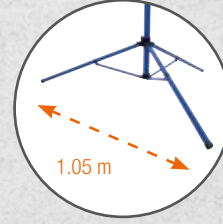

100 watt
8000 lumen
4000 kelvin

1.42 m

100 W LED light column 360°

- Optimum light distribution due to 360° illumination
- 296xSMD2835 LED surrounded by a poly carbonate protective column (80 lm/W)
- Colour rendering index: CRI > 80
- Folding suspension hook at the top of the column
- Stable collapsible tripod made of powder-coated metal
- Span of tripod: 1.05 m
- Height: 1.42 m
- 1 shock-proof socket outlet 230 V~ / 16 A / max. 3500 W, IP54 on the tripod
- 3 m heavy-duty rubber cable H07RN-F 3G1.5 with shock-proof plug
- Input voltage/frequency: 230 V / 16 A / max. 3500 W / 50-60 Hz
- IP44: protected against foreign bodies and splash-proof

Model	Luminous flux	Colour temperature	EAN	Art. no.
100 watt	Approx. 8000 lumen	4000 K (neutral white)	4011160463716	46371