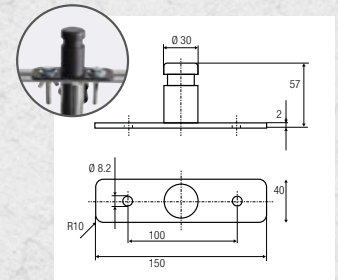

Height adjustable	EAN	Art. no.
from 1.3 m to 4.6 m	4011160467585	46758

Cross bar dimensions

3 safety cords with snap hook and ground spirals included in delivery.

Professional tripod with universal cross bar

DIN pin adapter (optional)

- Adapter plate, including galvanised DIN pin (to DIN 14640) for attachment to tripod
- Adapter plate hole spacing 100 mm
- Adapter plate dimensions: 150 mm x 40 mm

optional	EAN	Art. no.
DIN pin adapter	4011160467592	46759