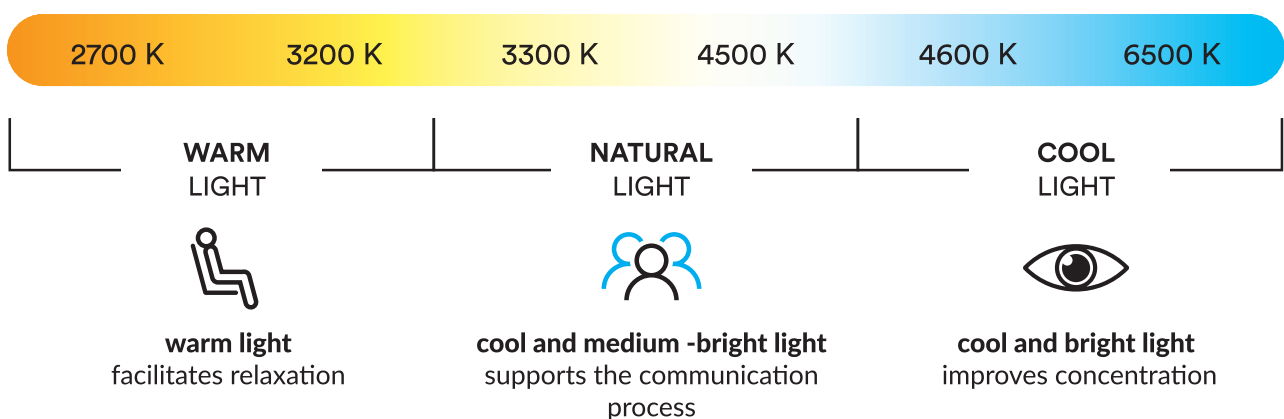

How to match lighting to the changing natural light?

TUNABLE WHITE

Tunable White is a technology which allows the user to adjust the colour (colour temperature) and luminous flux of a luminaire or group of luminaires, imitating natural light which colour and intensity changes during the day.

Tunable White can be also adjusted to your current needs and activities you perform, regardless of time of the day.

How does it work?

There are two types of diodes in the luminaire. Using the **DALI** control you can, with a touch panel or application, set the colour and luminous flux. It is also possible to operate it manually or to select pre-programmed lighting scenes.

Where can Tunable White be used?

Tunable White can be used in all places where people are present. In particular, it will:

- improve effectiveness when working in an office
- ensure that your mood is good and improve recovery of patients in hospitals
- positively influence concentration and learning effectiveness in schools
- create an appropriate environment for discussions and meeting in conference halls
- maintain high level of productivity, 24 hours a day, in production halls
- help to stay focused and improve accuracy and precision in laboratories
- improve overall efficiency and effectiveness of activities in rehabilitation rooms
- create the appropriate atmosphere in sanatoria
- support calm, homely atmosphere in nursing homes
- ensure the appropriate level of discretion and calmness in hospices
- emphasise products and their colours in shops
- improve the level of artistic experiences in museums