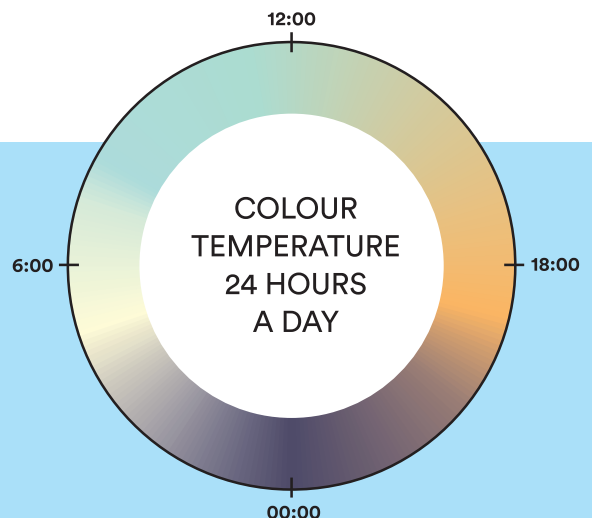

Natural light

It has been proven that following the changes of natural light during the day brings immense physiological and psychological benefits. This aspect seems to be even more important as sleep and concentration disorders, stress and symptoms of modern-age diseases are becoming increasingly common.