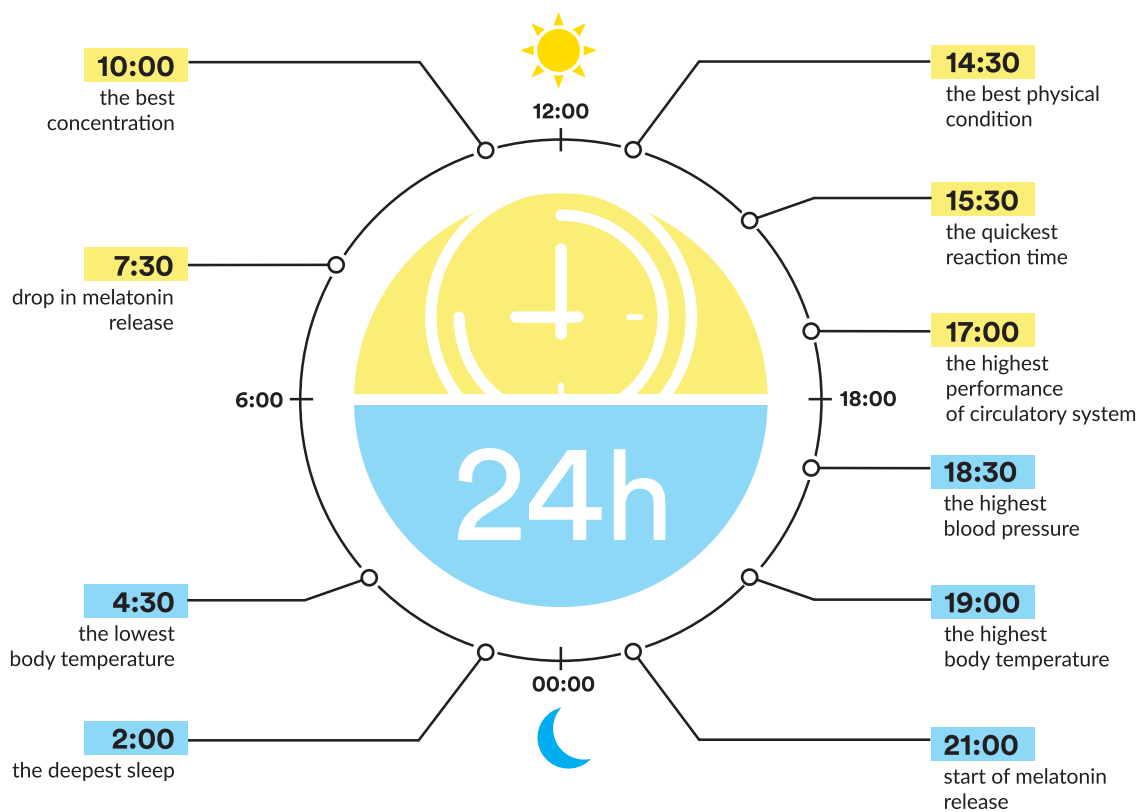

Influence of light on people

Thanks to the development of technology, we are able to decide on brightness, colour and other parameters of light which influence our mood, ability to focus and our overall well-being. As recommended by medical communities, the type of lighting should be similar to

natural light as far as possible, in order to match it to a person's sleep-wake rhythm. It allows for maximum support of our concentration and calms us down before going to sleep - to rest effectively.

Human circadian rhythm