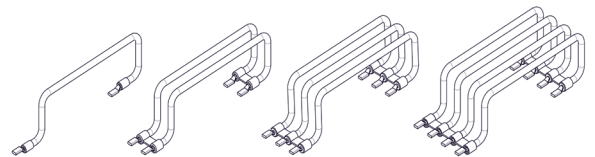

# 1 - 4 pole row connectors

Distribution between rows

## Distribution between rows

- now available in 10mm<sup>2</sup> and 16mm<sup>2</sup>
- variety of 1-, 2-, 3- and 4-pole types
- possibility of different colors
- further connections to next row possible

### Types

article-no. black	article-no. blue	lengths (mm)	description
RV 1125	RV 1125B	125	1-pole distribution between rows
RV 1138	RV 1138B	138	
RV 1150	RV 1150B	150	
RV 1250	RV 1250B	250	
RV 1125/16	RV 1125B/16	125	
RV 1138/16	RV 1138B/16	138	
RV 1150/16	RV 1150B/16	150	
RV 1250/16	RV 1250B/16	250	
RV 2125	RV 2125B	125	2-pole distribution between rows
RV 2138	RV 2138B	138	
RV 2150	RV 2150B	150	
RV 2250	RV 2250B	250	
RV 2125/16	RV 2125B/16	125	
RV 2138/16	RV 2138B/16	138	
RV 2150/16	RV 2150B/16	150	
RV 2250/16	RV 2250B/16	250	
RV 3125		125	3-pole distribution between rows
RV 3138		138	
RV 3150		150	
RV 3250		250	
RV 3125/16		125	
RV 3138/16		138	
RV 3150/16		150	
RV 3250/16 (3 x black)		250	
RV 4125 (3 x black)	1 x blue	125	4-pole distribution between rows
RV 4138		138	
RV 4150		150	
RV 4250		250	
RV 4125/16		125	
RV 4138/16		138	
RV 4150/16		150	
RV 4250/16		250	