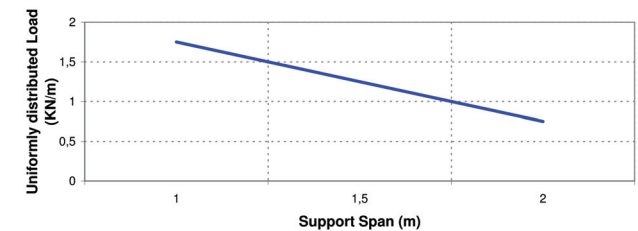

# WORK SMARTER NOT HARDER

NIEDAX Series	Dimensions in mm HxW	EAN Code	Material-thickness mm	Accessories FLM 6x12	Weight kg/m	PU
---------------	----------------------	----------	-----------------------	----------------------	-------------	----

## S Cable Tray

<b>RLRS 60.100</b>	60x100		0,6	1	1,25	2x3 m
<b>RLRS 60.200</b>	60x200		0,6	1	2,02	2x3 m
<b>RLRS 60.300</b>	60x300		0,75	1	2,56	2x3 m
<b>RLRS 60.400</b>	60x400		0,9	1	3,53	2x3 m

Take the cost out of installation instantly. In today's competitive environment it is essential to reduce the installation costs, therefore the right choice of material is more important than ever.