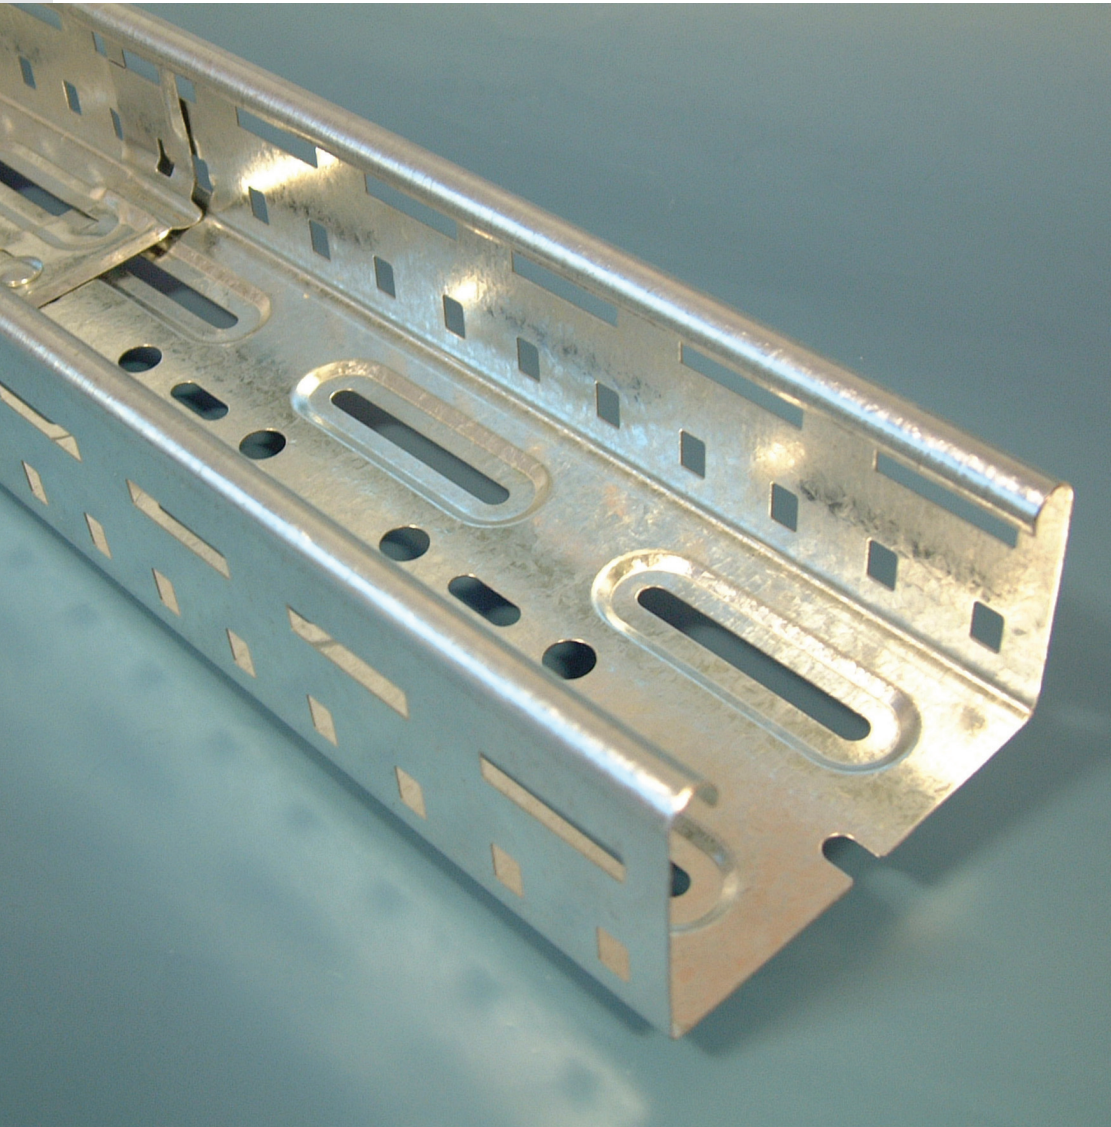

# WORK SMARTER NOT HARDER

NIEDAX Series	Dimensions in mm HxW	EAN Code	Material-thickness mm	Accessories FLM 6x12	Weight kg/m	PU
---------------	----------------------	----------	-----------------------	----------------------	-------------	----

## S Cable Tray

<b>RLRS 60.100</b>	60x100		0,6	1	1,25	2x3 m
<b>RLRS 60.200</b>	60x200		0,6	1	2,02	2x3 m
<b>RLRS 60.300</b>	60x300		0,75	1	2,56	2x3 m
<b>RLRS 60.400</b>	60x400		0,9	1	3,53	2x3 m

Take the cost out of installation instantly. In today's competitive environment it is essential to reduce the installation costs, therefore the right choice of material is more important than ever.

With the new RLRS cable tray from NIEDAX, installation time is reduced to the minimum without compromise on quality and safety.

The new tray is clicked in and only fastened with one bolt which is included in the delivery.