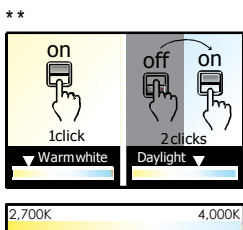

Filament clear

adjustable whites

Material: clear glass

Color of finish: clear transparent

Color temperature: adjustable whites 2200K - 6500K

Specificities: multi control by iDual remote control*, switch**

* Dim/ adjustable whites via iDual infrared remote control

E27 | 9W 806lm | 60W equivalent | 220V-240V | Beam angle: 330°

E14 | 5W 470lm | 40W equivalent | 220V-240V | Beam angle: 330°

A60 E27	JE0126930	5420060433016	x1 W/O RC.
A60 E27	JE0126931	5420060433009	x1 W/ flat RC.

ST64 E27	JE0186930	5420060433061	x1 W/O RC.
ST64 E27	JE0186931	5420060433078	x1 W/ flat RC.
G95 E27	JE0189930	5420060433047	x1 W/O RC.
G95 E27	JE0189931	5420060433054	x1 W/ flat RC.
G125 E27	JE0181930	5420060433023	x1 W/O RC.
G125 E27	JE0181931	5420060433030	x1 W/ flat RC.