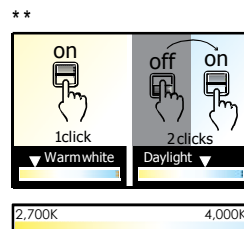

Aluminium cliplock (Retrofit downlight)

Retrofit LED downlight IP23 round adjustable ring
Light source is replaceable with GU10 iDual bulb included

GU10 330lm | 50W equivalent halo | 220 - 240V

Material: aluminum die cast cliplock + plastic basic connect box

Color of finish: white/ brushed nickel

Color temperature:

adjustable whites 2200K - 4000K + RGB

Specificities:

multi control by iDual remote control*, switch**

* Dim/ adjustable whites/ RGB via iDual infrared remote control

Beam angle: 100°

Cutting: 74 mm

White	JE1195430	5420060425837	x3 W/ flat RC.
Brushed nickel	JE1195438	5420060425844	x3 W/ flat RC.

whites & colors

↓ 68mm
Ø 82mm