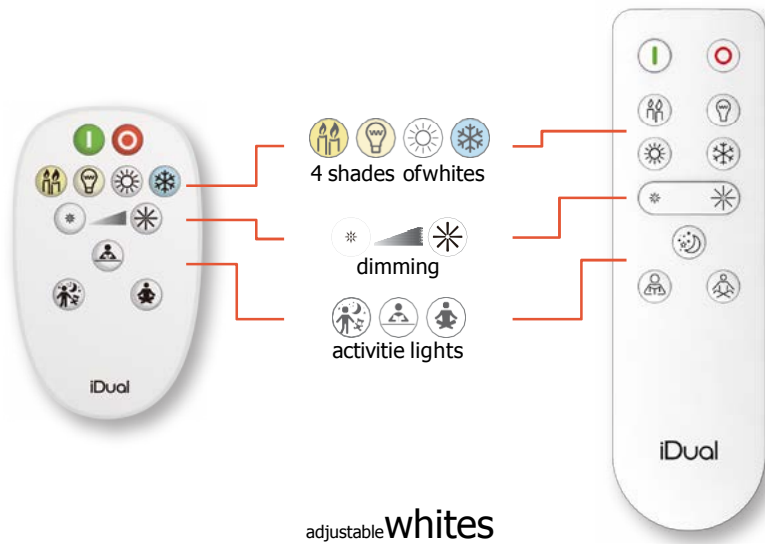

Reliability

Versatility

The most advanced lighting wireless infrared control

Simplicity is our promise to you as nothing beats the added convenience of plug, point and play.

Replace your existing lights with those from our large Collection to fit all the rooms, point at them with the Infrared.

iDual has been a trendsetter from the start. Today, we are very proud to launch a complete range of remote controlled filament lamps with high quality adjustable whites.

iDual offers the most extensive range of added value lights, from adjustable whites to colors and connected lights.

iDual, one eco-system

Remote Control

Flat remote control | adjustable whites
Standard in packs of lamps and luminaires,
cell batteries included.

Premium remote control | adjustable whites
AAA batteries not included.

Standard remotecontrol

↓ 95mm
 ↔ 54mm
 ↗ 16.5mm

Light source

whites & colors

Material: thermal PC + Alu. core body + plastic PC diffuser
 Color of finish: white
 Color temperature: adjustable whites 2200K - 4000K & RGB
 Specificities: multi control by iDual remote control*, switch**
 * Dim/ adjustable whites / RGB via iDual infrared remote control
 GU10 | 4.5W 330lm | 50W equivalent
 G45/ C E14 | 4.5W 400lm | 50W equivalent | 220V-240V
 G100 E27 | 12W 1055lm | 75W equivalent | 220V-240V
 A60 E27/ B22 | 9W 806lm | 60W equivalent | 220V-240V