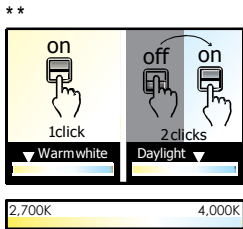

Filament amber adjustable whites

Material: amber glass
Color of finish: amber
Color temperature: adjustable whites 2200K - 5500K
Specificities: multi control by iDual remote control*, switch**
* Dim/ adjustable whites via iDual infrared remote control
E27 | 9W 806lm | 60W equivalent | 220V-240V | Beam angle: 330°
E14 | 5W 470lm | 40W equivalent | 220V-240V | Beam angle: 330°

A60 E27	JE0126630	5420060429361	x1 W/ORC.
A60 E27	JE0126631	5420060429408	x1 W/ flat RC.

ST64 E27	JE0186630	5420060429392	x1 W/ORC.
ST64 E27	JE0186631	5420060429439	x1 W/ flat RC.
G95 E27	JE0189630	5420060429378	x1 W/ORC.
G95 E27	JE0189631	5420060429415	x1 W/ flat RC.
G125 E27	JE0181630	5420060429385	x1 W/ORC.
G125 E27	JE0181631	5420060429422	x1 W/ flat RC.