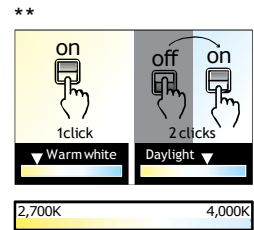

Filament E27 silver

Material: silver glass
Color of finish: silver grey
Color temperature:
adjustable whites 2200K - 6500K

Specificities:

multi control by iDual remote control*, switch**

* Dim/ adjustable whites via iDual infrared remote control
9W 500lm | 40W equivalent | E27 | 220V-240V |

Beam angle: 330°

ST64 E27	JE0186730	5420060433146	x1 W/ORC.
ST64 E27	JE0186731	5420060433153	x1 W/ flatRC.
G95 E27	JE0189730	5420060433122	x1 W/ORC.
G95 E27	JE0189731	5420060433139	x1 W/ flatRC.
G125 E27	JE0181730	5420060433108	x1 W/ORC.
G125 E27	JE0181731	5420060433115	x1 W/ flatRC.

adjustable whites

ST64

↑ 140mm
Ø 64mm

G95

↑ 140mm
Ø 95mm

G125

↑ 175mm
Ø 125mm