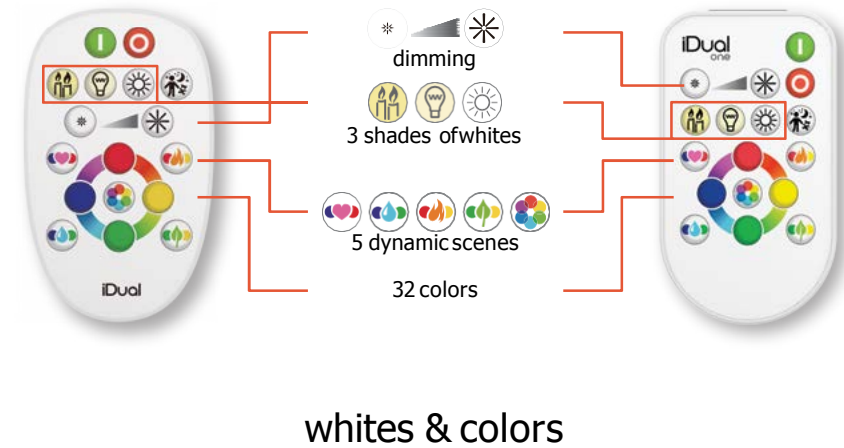

Reliability

Versatility

The most advanced lighting wireless infrared control

Simplicity is our promise to you as nothing beats the added convenience of plug, point and play.

Replace your existing lights with those from our large Collection to fit all the rooms, point at them with the Infrared.

iDual has been a trendsetter from the start. Today, we are very proud to launch a complete range of remote controlled filament lamps with high quality adjustable whites.

iDual offers the most extensive range of added value lights, from adjustable whites to colors and connected lights.

iDual, one eco-system

Remote Control

Flat remote control | adjustable whites
Standard in packs of lamps and luminaires,
cell batteries included.

Premium remote control | adjustable whites
AAA batteries not included.

Standard remotecontrol

↓ 95mm
 ↔ 54mm
 ↗ 16.5mm

Light source

whites & colors

Material: thermal PC + Alu. core body + plastic PC diffuser
 Color of finish: white
 Color temperature: adjustable whites 2200K - 4000K & RGB
 Specificities: multi control by iDual remote control*, switch**
 * Dim/ adjustable whites / RGB via iDual infrared remote control
 GU10 | 4.5W 330lm | 50W equivalent
 G45/ C E14 | 4.5W 400lm | 50W equivalent | 220V-240V
 G100 E27 | 12W 1055lm | 75W equivalent | 220V-240V
 A60 E27/ B22 | 9W 806lm | 60W equivalent | 220V-240V