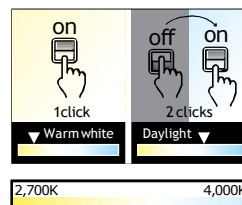

amber

↑ 300mm
Ø 160mm

silver

↑ 300mm
Ø 160mm

**