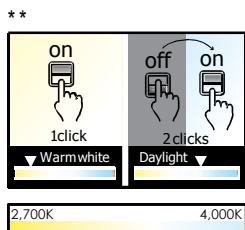

Standard remotecontrol

↓ 95mm
 ↔ 54mm
 ↗ 16.5mm

Light source

whites & colors

Material: thermal PC + Alu. core body + plastic PC diffuser
 Color of finish: white
 Color temperature: adjustable whites 2200K - 4000K & RGB
 Specificities: multi control by iDual remote control*, switch**
 * Dim/ adjustable whites / RGB via iDual infrared remote control
 GU10 | 4.5W 330lm | 50W equivalent
 G45/ C E14 | 4.5W 400lm | 50W equivalent | 220V-240V
 G100 E27 | 12W 1055lm | 75W equivalent | 220V-240V
 A60 E27/ B22 | 9W 806lm | 60W equivalent | 220V-240V