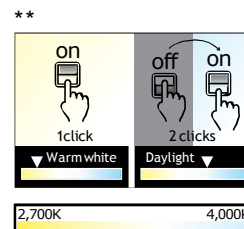

Filament G200

Material: glass

Color of finish: amber/ silver

Color temperature:

adjustable whites 2200K - 5000K

Specifities:

multi control by iDual remote control*, switch**

* Dim/ adjustable whites via iDual infrared remote control

Silver | 7W 150lm | 15W equivalent

Amber | 7W 450lm | 35W equivalent

E27 | 220V-240V | Beam angle: 330°

Amber	JE0162631	5420060433214	x1 W/ flatRC.
Silver	JE0162731	5420060433375	x1 W/ flatRC.

adjustable whites