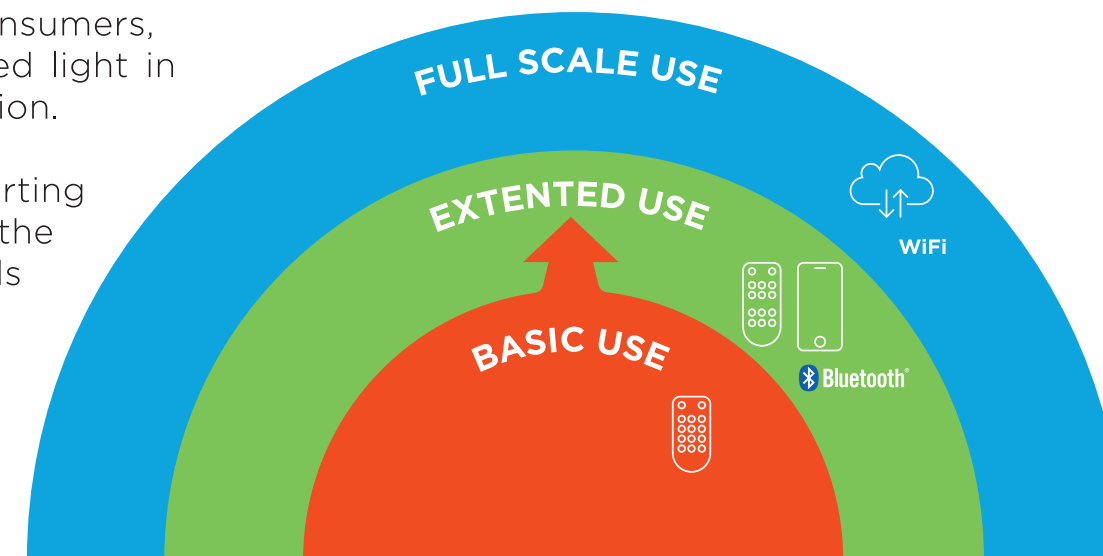

- Innovative new product & concept developments.
- Integrated design, engineering and manufacturing.
- Application of the newest technologies in tuneable and connected lighting.
- Global sales, service & logistic footprint.

Connected
Each moment has its light

Control your lights from your bedroom to your garden.

The LUTEC/iDual proposition offers the consumers, exploring the possibilities of tuneable & connected light in their complete home, an easy and accessible solution.

Resulting in a convenient step-up program, starting from the IR Remote control and including the possibility to extend the user interface towards smartphone and smart speaker (*).

Full scalability towards all your indoor & outdoor living spaces thanks to Bluetooth Mesh technology.