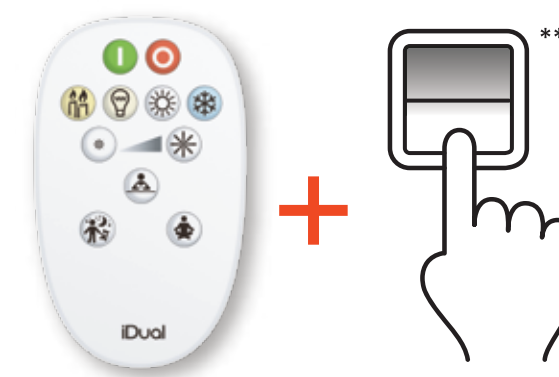

adjustable whites