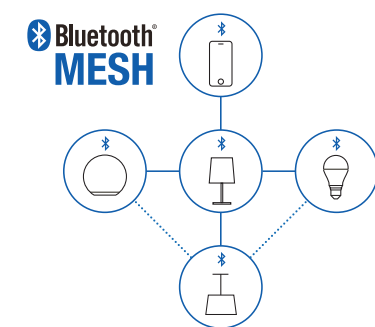

Control your lights from your bedroom to your garden.

The LUTEC/iDual proposition offers the consumers, exploring the possibilities of tuneable & connected light in their complete home, an easy and accessible solution.

Resulting in a convenient step-up program, starting from the IR Remote control and including the possibility to extend the user interface towards smartphone and smart speaker (*).

Full scalability towards all your indoor & outdoor living spaces thanks to Bluetooth Mesh technology.

Clever & Convenient User Interfaces

Launch of a brand new & elegant iDual Remote Control (IR Pointing or Bluetooth Room or Group Selection) or by Smart Phone control with the new iDual App.

In a second phase the possibility of Voice Control will be added to the eco-system.