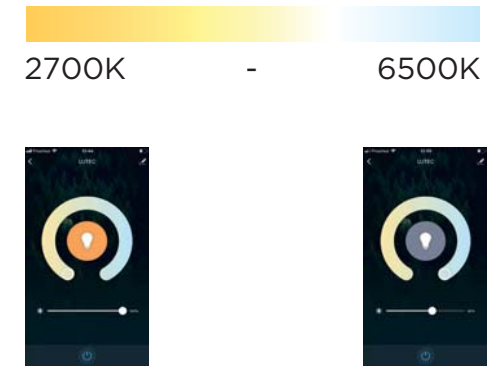

TUNEABLE WHITES