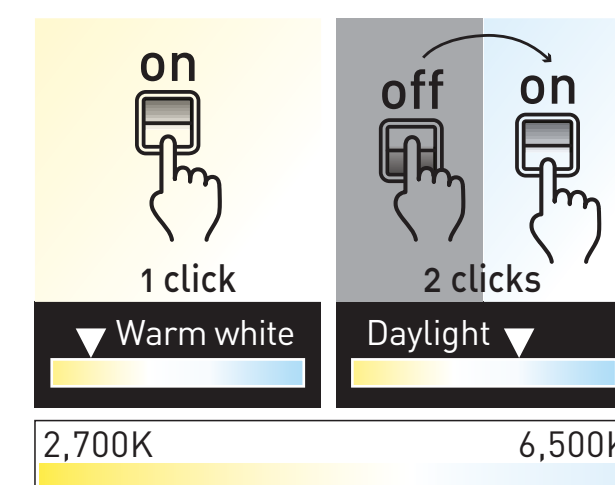

let the sun **pop-up!**

LUTEC has a variety of different concepts covering the complete solar energy field.

POPPY

Filament Bulbs

All iDual's DNA in trendy vintage bulbs

Stay in your sofa and control your bulbs, switch On/Off, dim and tune the color temperature, it's so easy for all the family.

Not only decorative, our filament bulbs fit all your needs and all your moments.

adjustable whites

Multi control

Remote control + Existing switch**

Filament opal glass

Filament amber

Filament clear

Filament silver