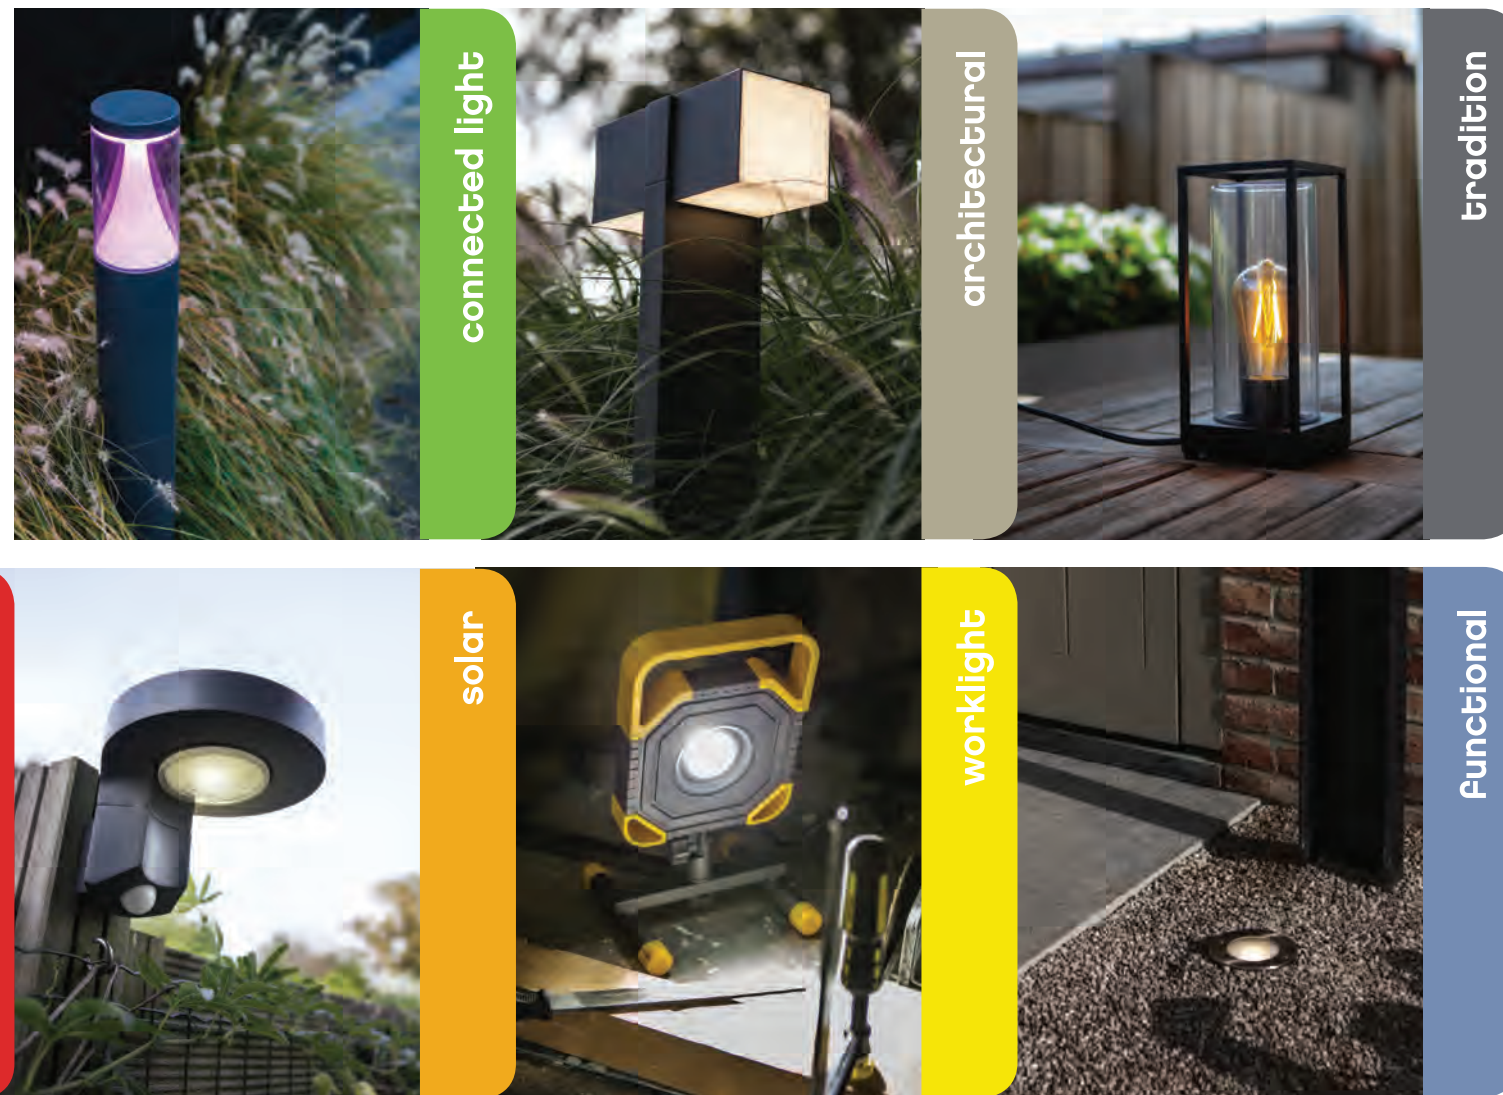

LUTEC

CONNECTED BY LIGHTING

Creating outdoor fixtures in many different sectors of use, LUTEC has become a leader in the outdoor lighting field.

The LUTEC centre is located in Yuyao (China) and combines all our design and engineering services as well as our main factories. An international sales & logistic network has been established in Europe, USA, Middle East & Australia.

outdoor lighting

our 7 activity segments

LUTEC

iDual

iDual

iDual has been a trendsetter from the start. Creating the most advanced lighting wireless remote control.

Simplicity is our promise, as nothing beats the added convenience of plug, point & play!

Over 5 million iDual products all compatible together, have been sold via DIY and retail channels across Europe and Asia Pacific.