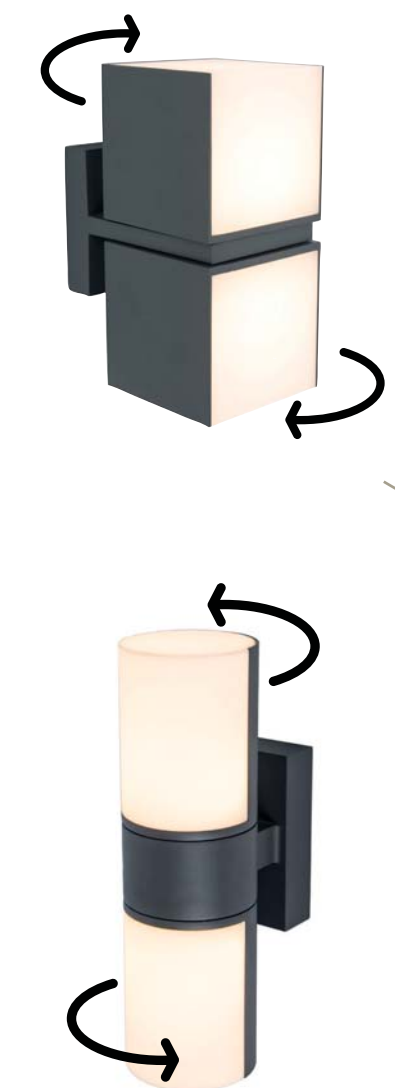

Make your outdoor life smarter

Always connected

LUTEC introduces a range of Outdoor luminaires with the integrated TUYA connected light module.

Correlated Colour Temperature

Combining high quality weatherproof aluminium fixtures with endless possibilities to control the powerful LED light.

Convenient, Comfortable & Personal

FULL CONTROL

EASY CONNECTION

TUNEABLE WHITES

Create your own lighting designs

LUTEC offers a number of new outdoor LED wall & bollard lights, for consumers, who want to create versatile light effects around their homes in a playful though convenient way.

New! Compact one-head versions

Next to the CYRA model in round shape with similar characteristics, LUTEC has extended this well appreciated range with a number of one head wall & bollard versions. Compact solutions, providing the same superb lighting effects and product flexibility.

reddot award 2019 winner