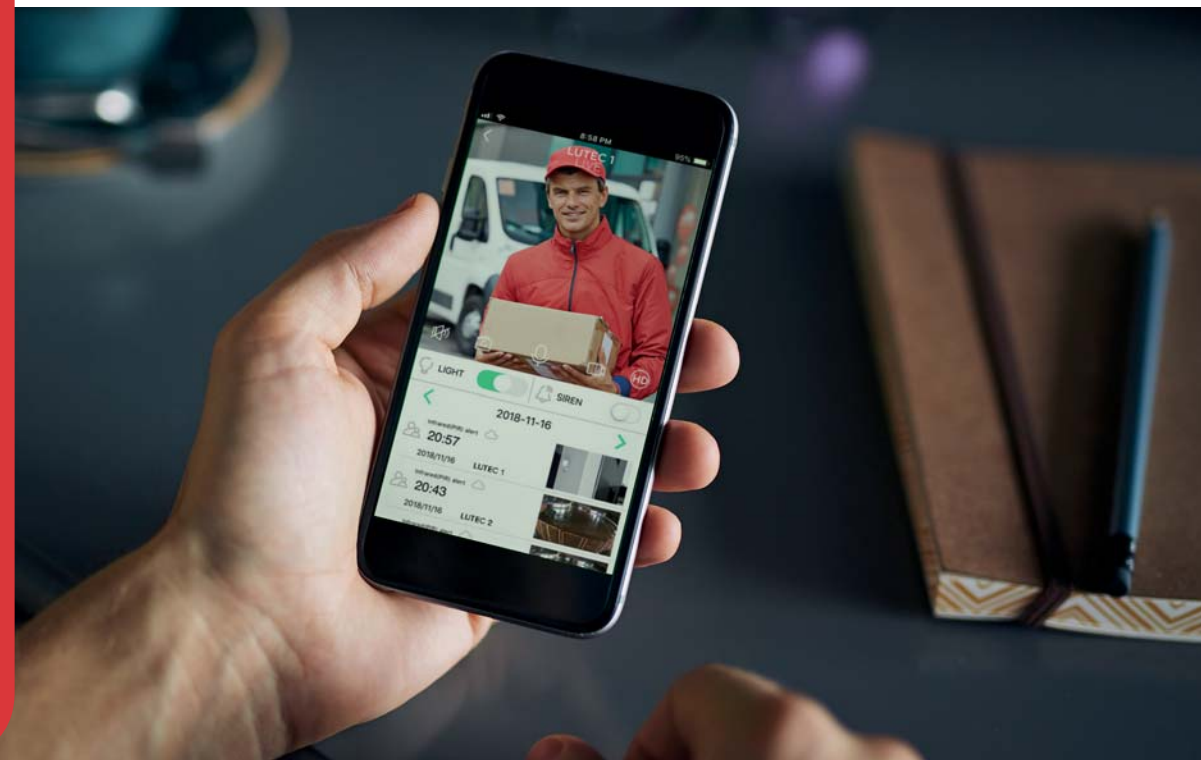

reddot award 2019 winner

Always **connected** with your home

As market initiator LUTEC is proud to present the 2nd generation of the connected camera range.

there's a new **tradition**

Cottage flair around your house