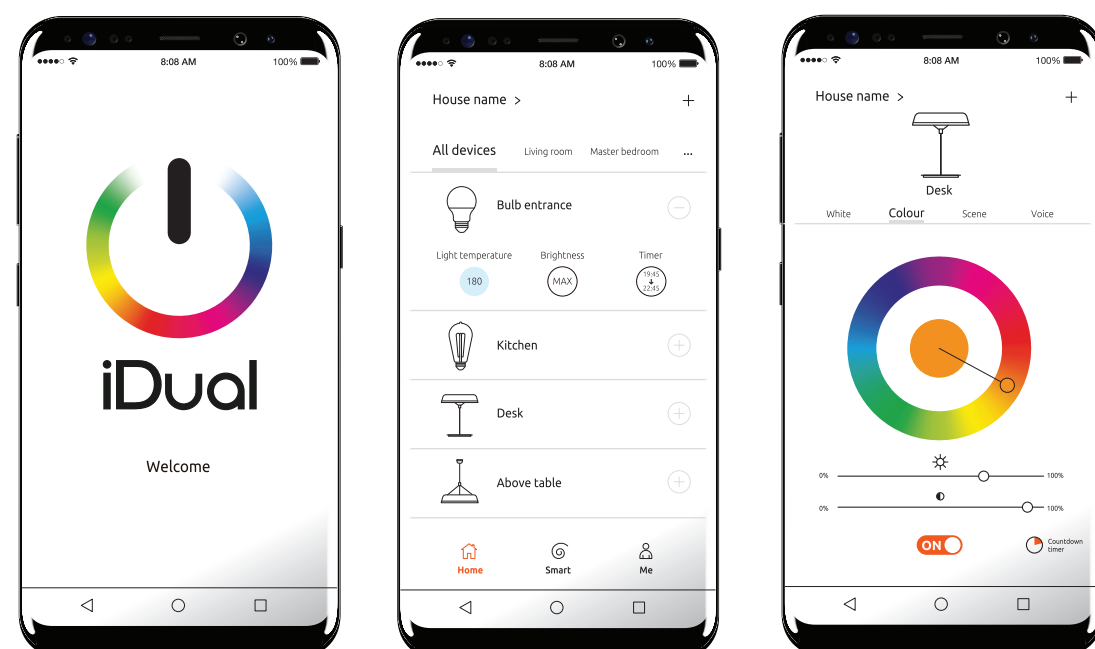

Connected
Each moment has its light

Control your lights from your bedroom to your garden.

The LUTEC/iDual proposition offers the consumers, exploring the possibilities of tuneable & connected light in their complete home, an easy and accessible solution.

Resulting in a convenient step-up program, starting from the IR Remote control and including the possibility to extend the user interface towards smartphone and smart speaker (*).

Full scalability towards all your indoor & outdoor living spaces thanks to Bluetooth Mesh technology.

Clever & Convenient User Interfaces

Launch of a brand new & elegant iDual Remote Control (IR Pointing or Bluetooth Room or Group Selection) or by Smart Phone control with the new iDual App.

In a second phase the possibility of Voice Control will be added to the eco-system.

Point & Play
in the room

- ON/OFF
- Tunable White
- Dimming
- Colors
- Scenes
- Night Light
- Work light
- Party
- Fire
- Forest
- Ocean
- Romantic

Control every lights
Inside or outside the house

By rooms or by groups following easy settings on iDual App