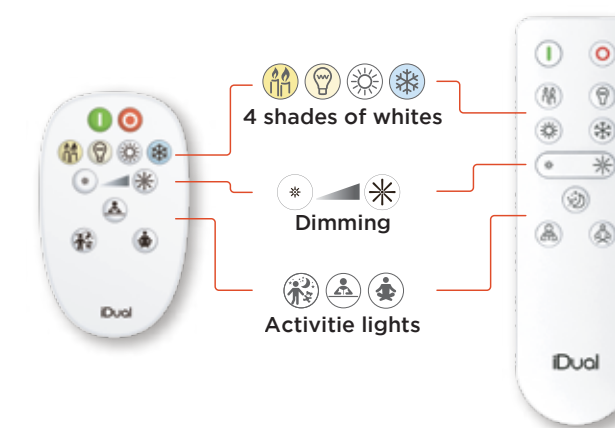

Correlated Colour Temperature

Combining high quality weatherproof aluminium fixtures with endless possibilities to control the powerful LED light.

Convenient, Comfortable & Personal

FULL CONTROL

EASY CONNECTION

reddot award 2019 winner

Always **connected** with your home

As market initiator LUTEC is proud to present the 2nd generation of the connected camera range.

there's a new **tradition**

Cottage flair around your house

let the sun **pop-up!**

LUTEC has a variety of different concepts covering the complete solar energy field.

POPPY

Filament Bulbs

All iDual's DNA in trendy vintage bulbs

Stay in your sofa and control your bulbs, switch On/Off, dim and tune the color temperature, it's so easy for all the family.

Not only decorative, our filament bulbs fit all your needs and all your moments.

adjustable whites

Multi control

Remote control + Existing switch**

Filament opal glass

Filament amber

Filament clear

Filament silver