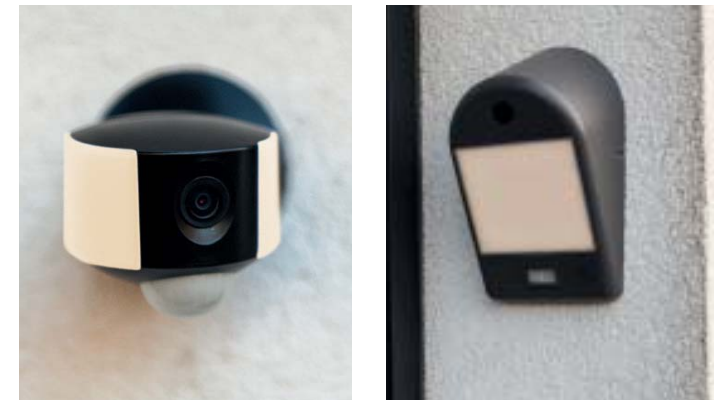

TUNEABLE WHITES

Create your own lighting designs

LUTEC offers a number of new outdoor LED wall & bollard lights, for consumers, who want to create versatile light effects around their homes in a playful though convenient way.

New! Compact one-head versions

Next to the CYRA model in round shape with similar characteristics, LUTEC has extended this well appreciated range with a number of one head wall & bollard versions. Compact solutions, providing the same superb lighting effects and product flexibility.

reddot award 2019 winner

Always **connected** with your home

As market initiator LUTEC is proud to present the 2nd generation of the connected camera range.

there's a new **tradition**

Cottage flair around your house