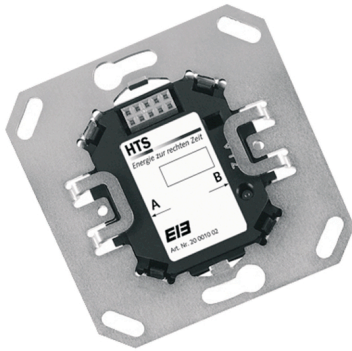

Description

- Necessary for diverse presence detectors
- For flush-mounted installation