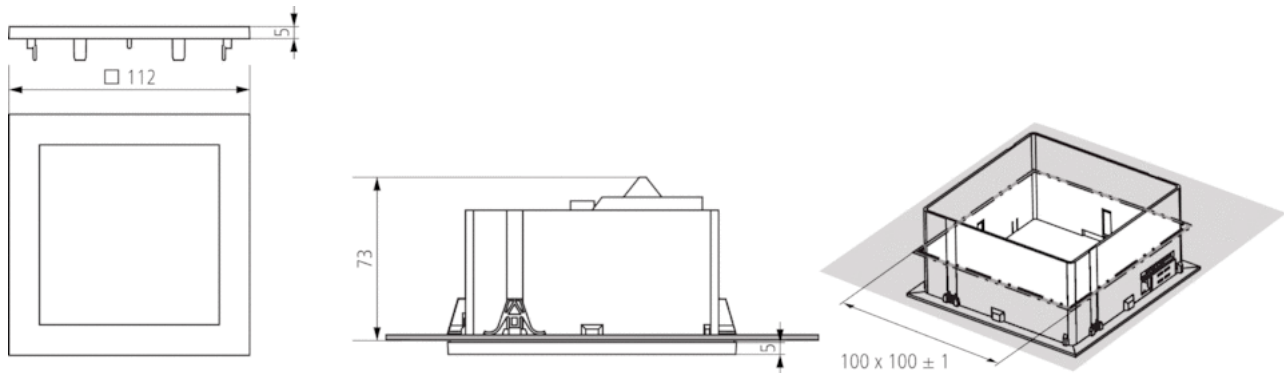

Article number: 2059103

Scale drawings

Accessories

PlanoSet RQ EBK

- Article number: 9070737
  Details ▶ www.theben.de

PlanoSet RR EBK

- Article number: 9070741
  Details ▶ www.theben.de

SendoPro 868-A

- Article number: 9070675
  Details ▶ www.theben.de

theSenda S

- Article number: 9070911
  Details ▶ www.theben.de

QuickSafe

- Article number: 9070531
  Details ▶ www.theben.de