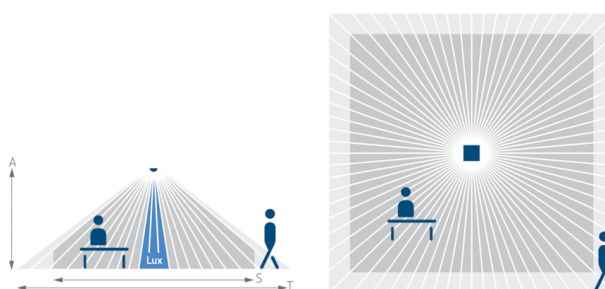

Detection range

Mounting height (A)	Sitting (S)	Walking (T)
2 m	20 m² | 4,5 m x 4,5 m	36 m² | 6 m x 6 m ± 0,5 m
2,5 m	36 m² | 6 m x 6 m	64 m² | 8 m x 8 m ± 0,5 m
3 m	49 m² | 7 m x 7 m	81 m² | 9 m x 9 m ± 1 m
3,5 m	64 m² | 8 m x 8 m	100 m² | 10 m x 10 m ± 1 m